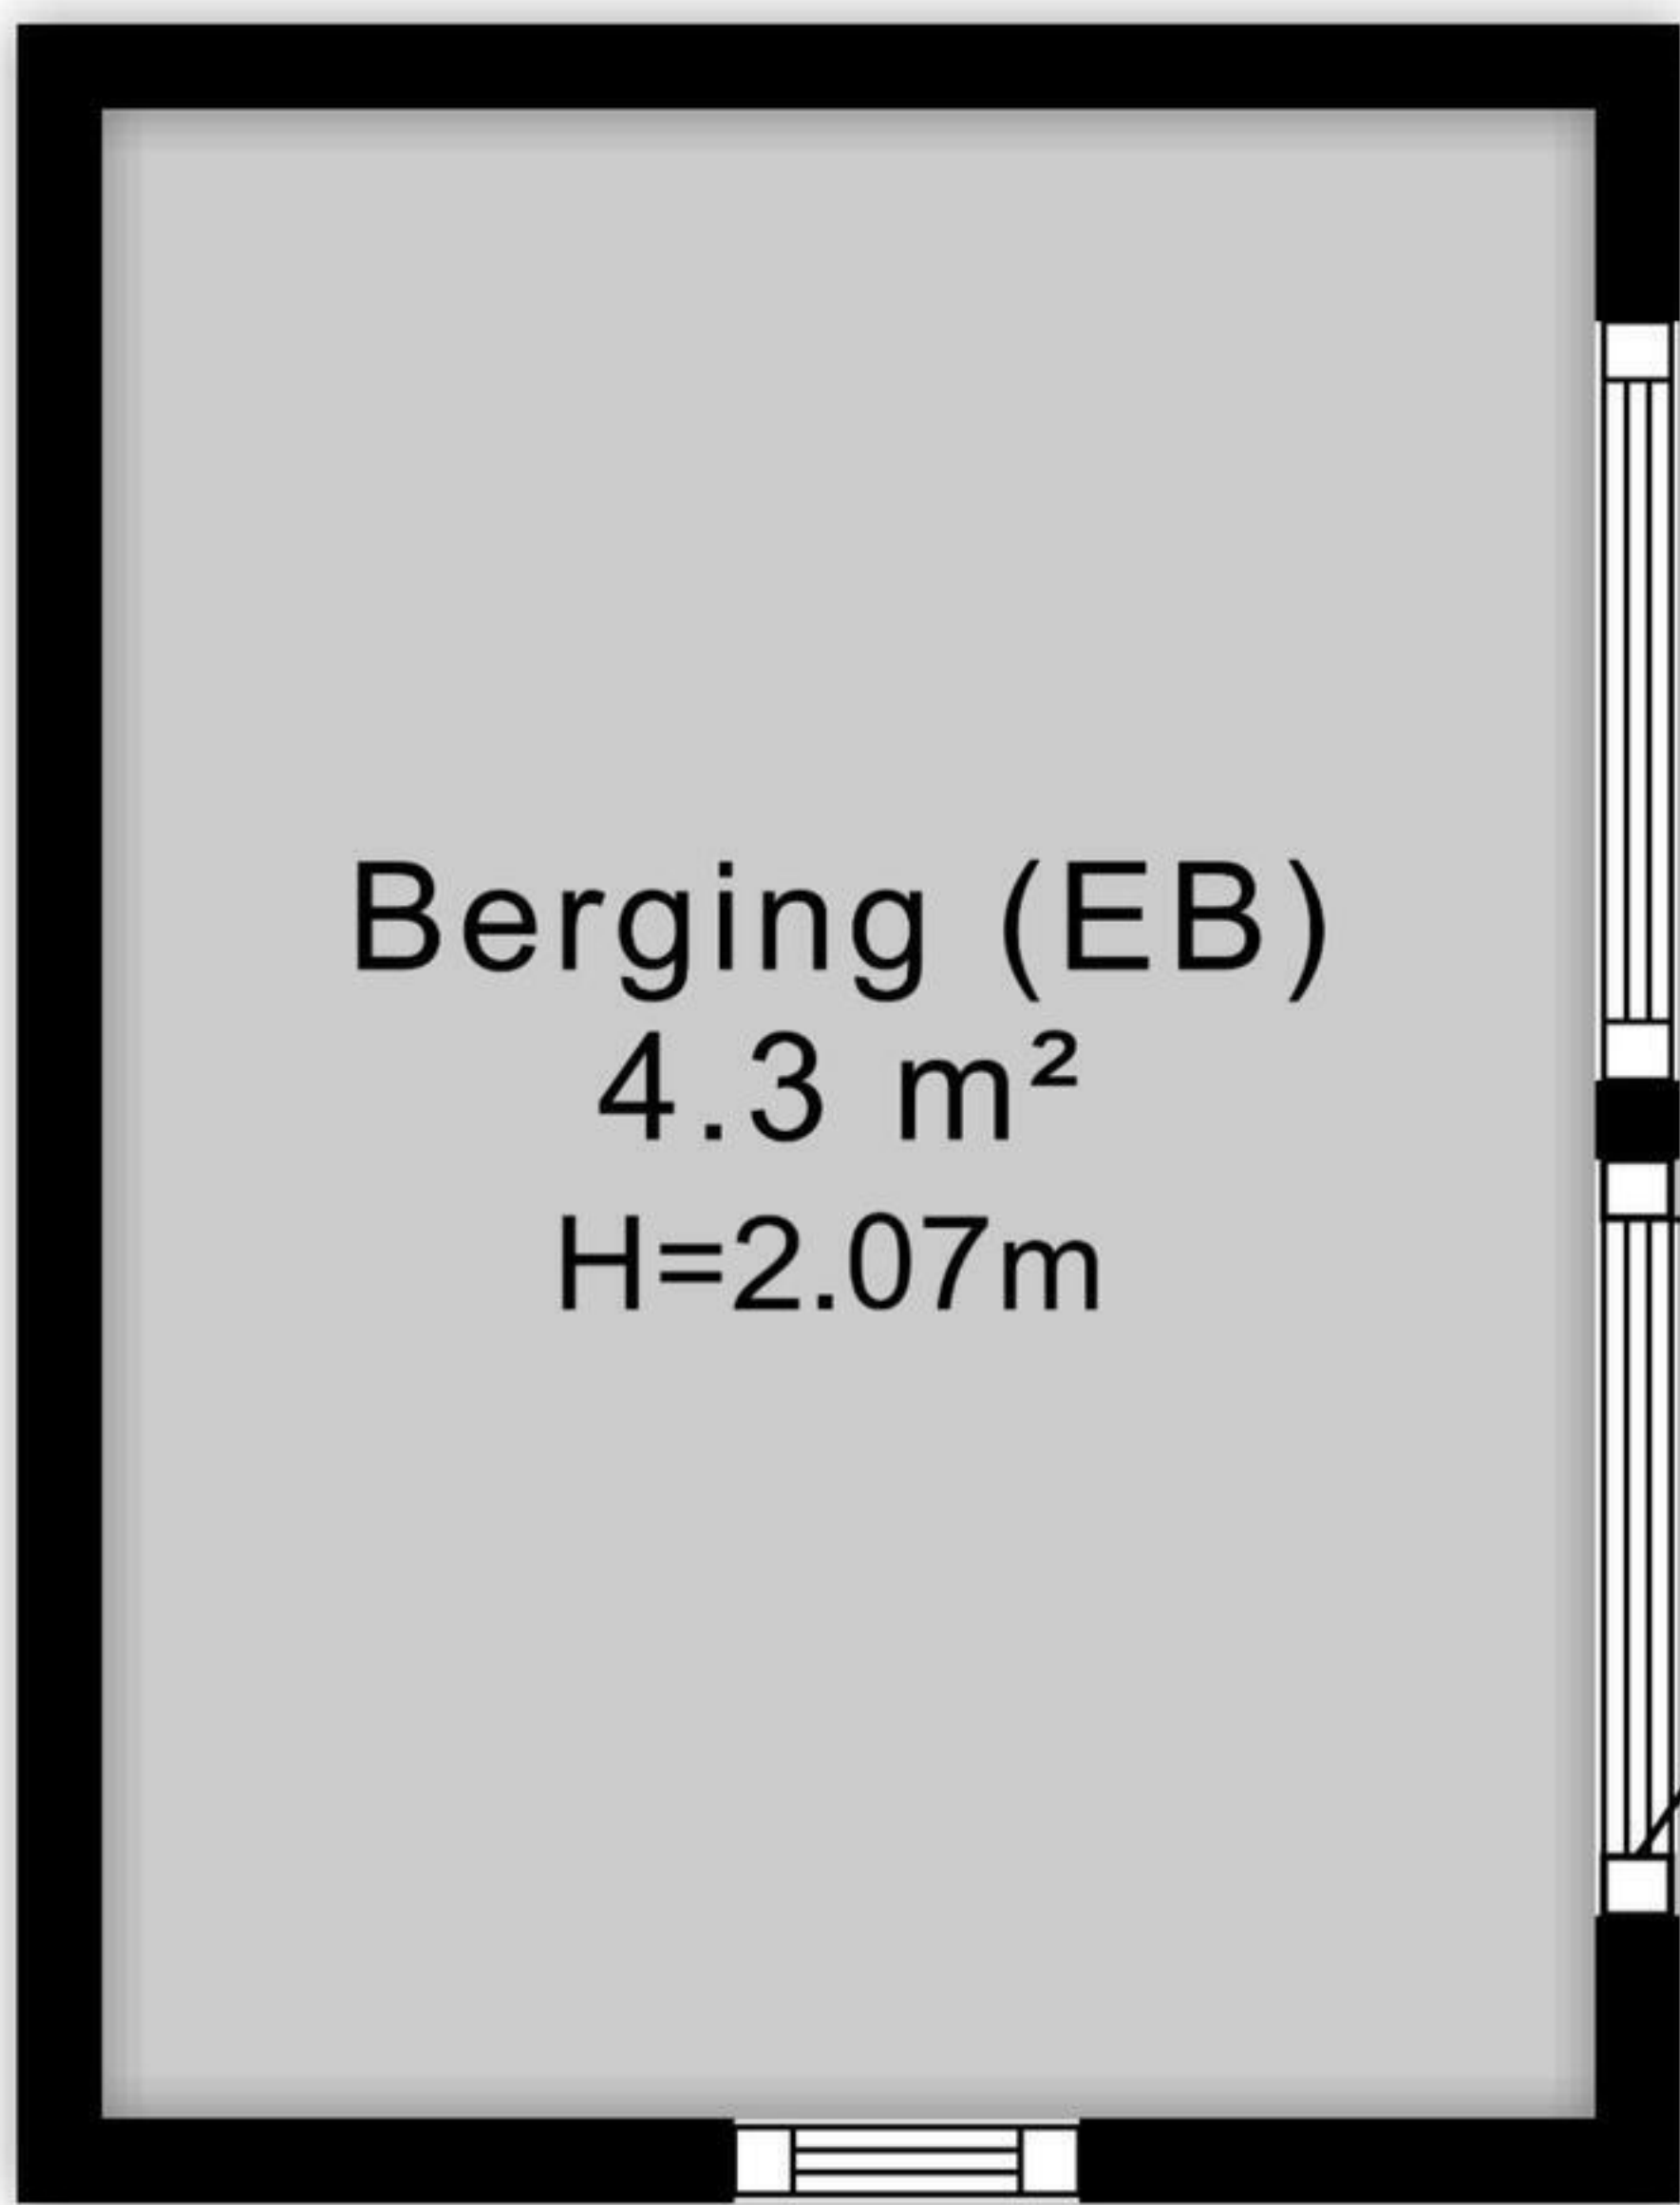

5.16 m

4.17 m

1.44 m

2.93 m

Berging

Zolder
13.1 m²
Nok H=3.84m

← 1.78 m →

↑
2.39 m
↓