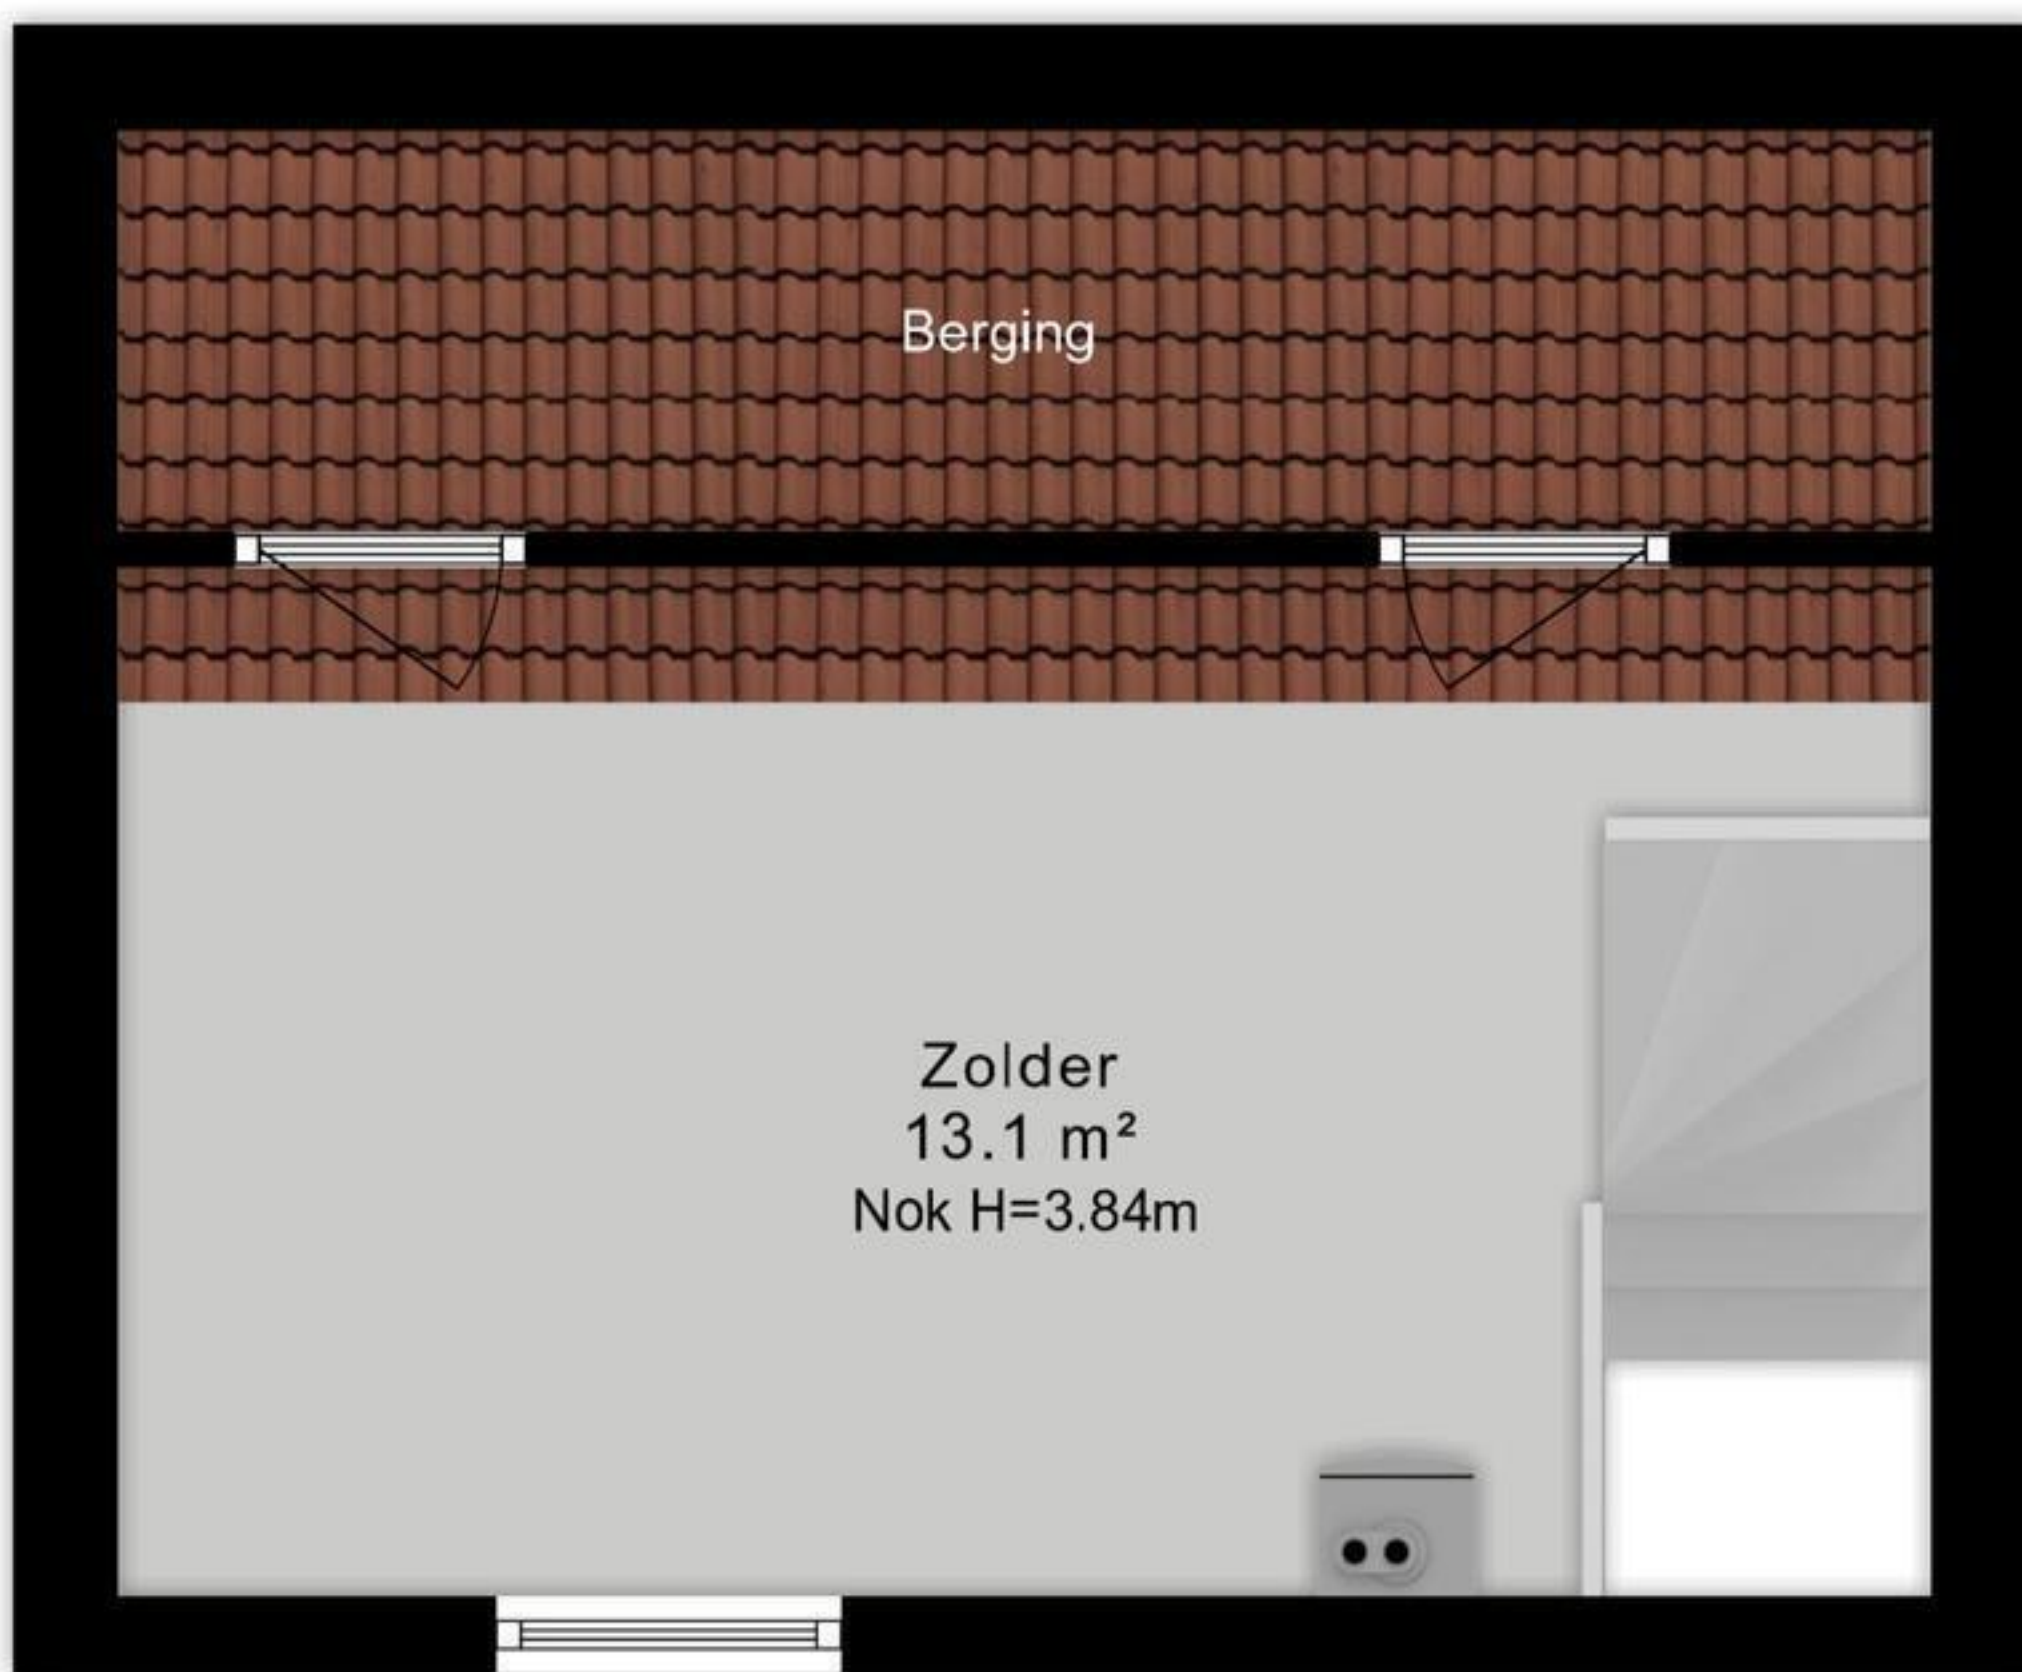

5.16 m

4.17 m

1.44 m

2.93 m

Berging

Zolder
13.1 m²
Nok H=3.84m

← 1.78 m →

↑
2.39 m
↓