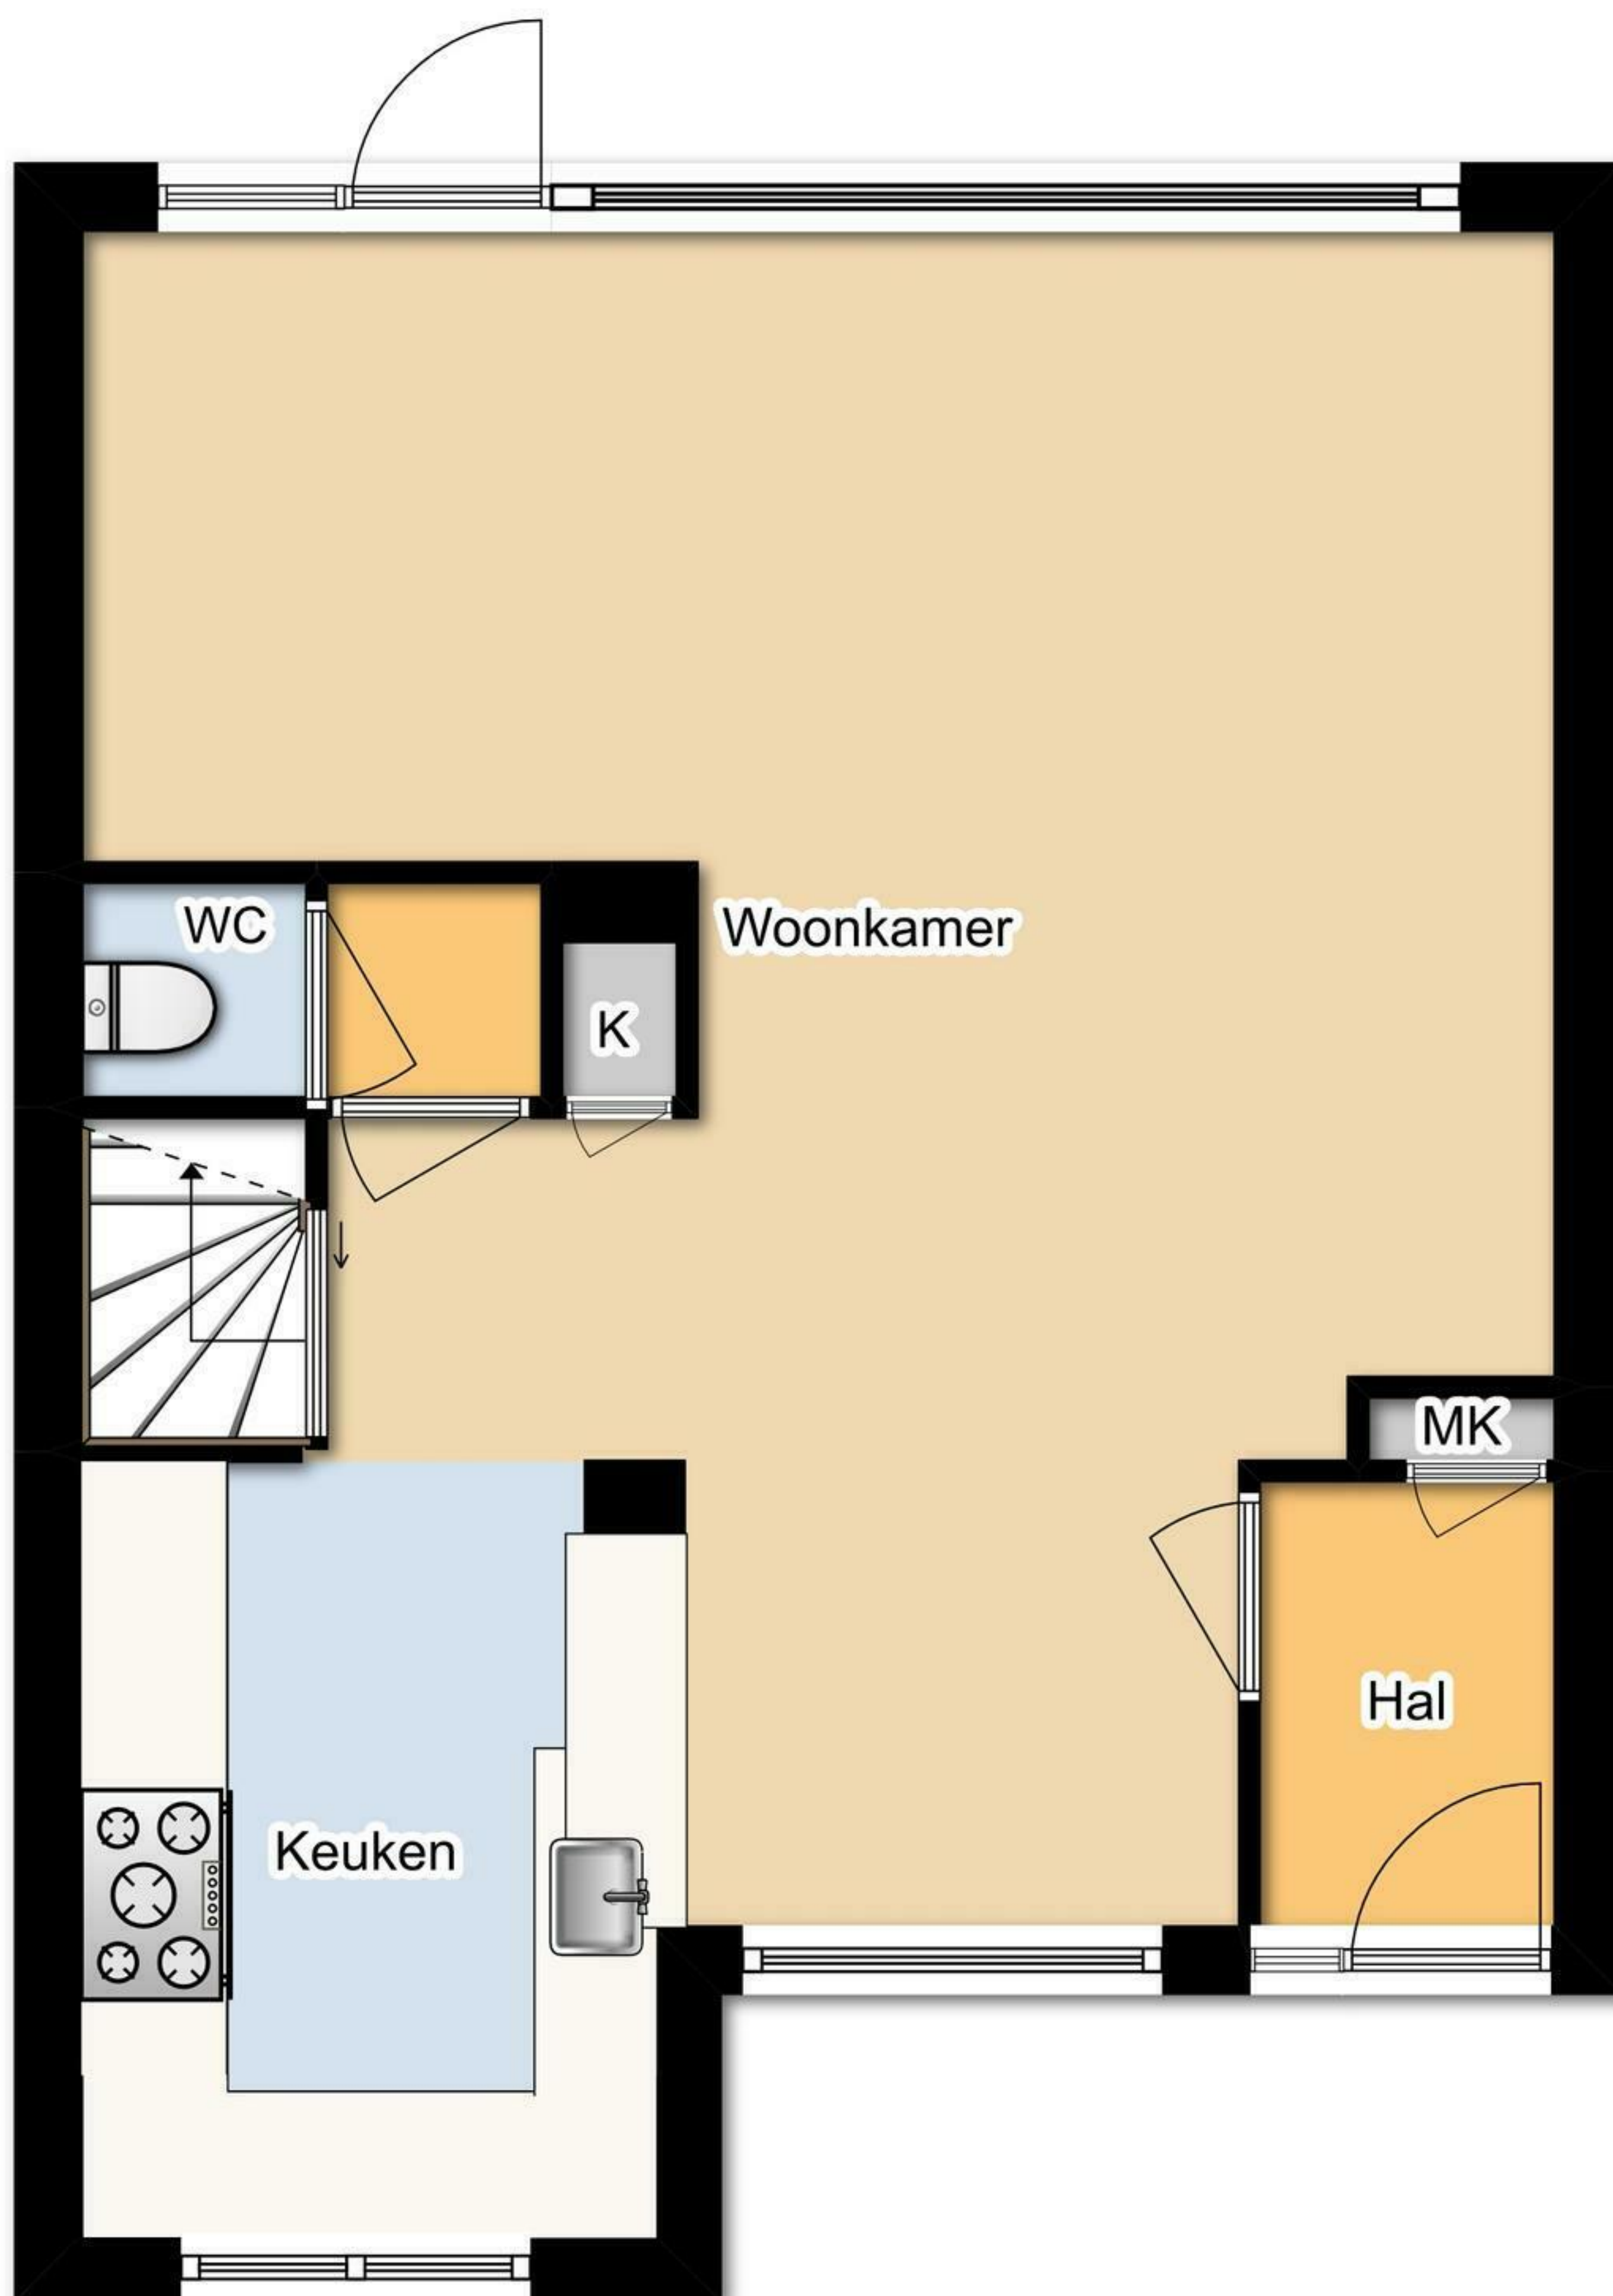

0.95m 0.93m

6.35m

2.67m

0.90m

1.40m

3.30m

4.90m

2.18m

Begane Grond

# 1e Verdieping

2.86m  
2.41m  
3.42m

1.73m  
4.13m  
4.66m  
0.30m

2.60m 3.65m

# Zolder

2.61m 3.65m

2.26m

2.86m

2.26m

6.35m

2.04m

4.15m