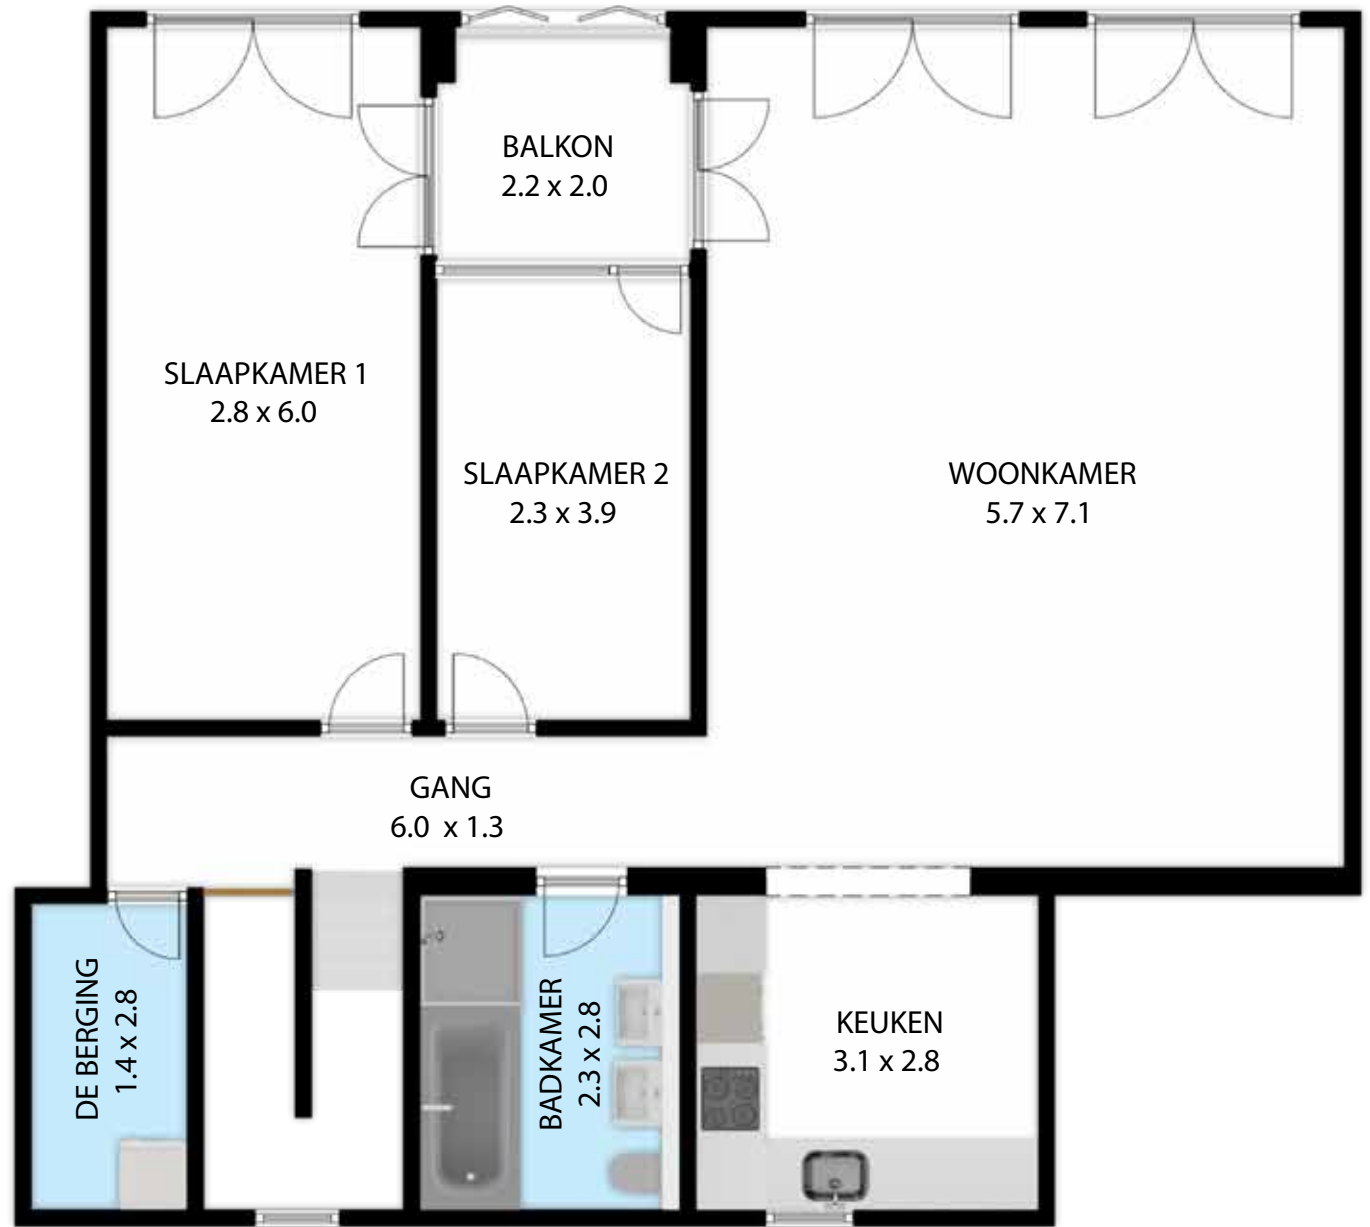

BEGANE GROND

EERSTE VERDIEPING

Boschcour 14A, 6221 JR, Maastricht, LI, 6221 JR

TOTAL APPROBATIE. FLOOR AREA 118 SQ.M

Whilst every attempt has been made to ensure the accuracy of the floor plan contained here, measurements of doors, windows, rooms and any other items are approximate and no responsibility is taken for any error, omission, or misstatement. This plan is for illustrative purposes only and should be used as such by any prospective purchaser.