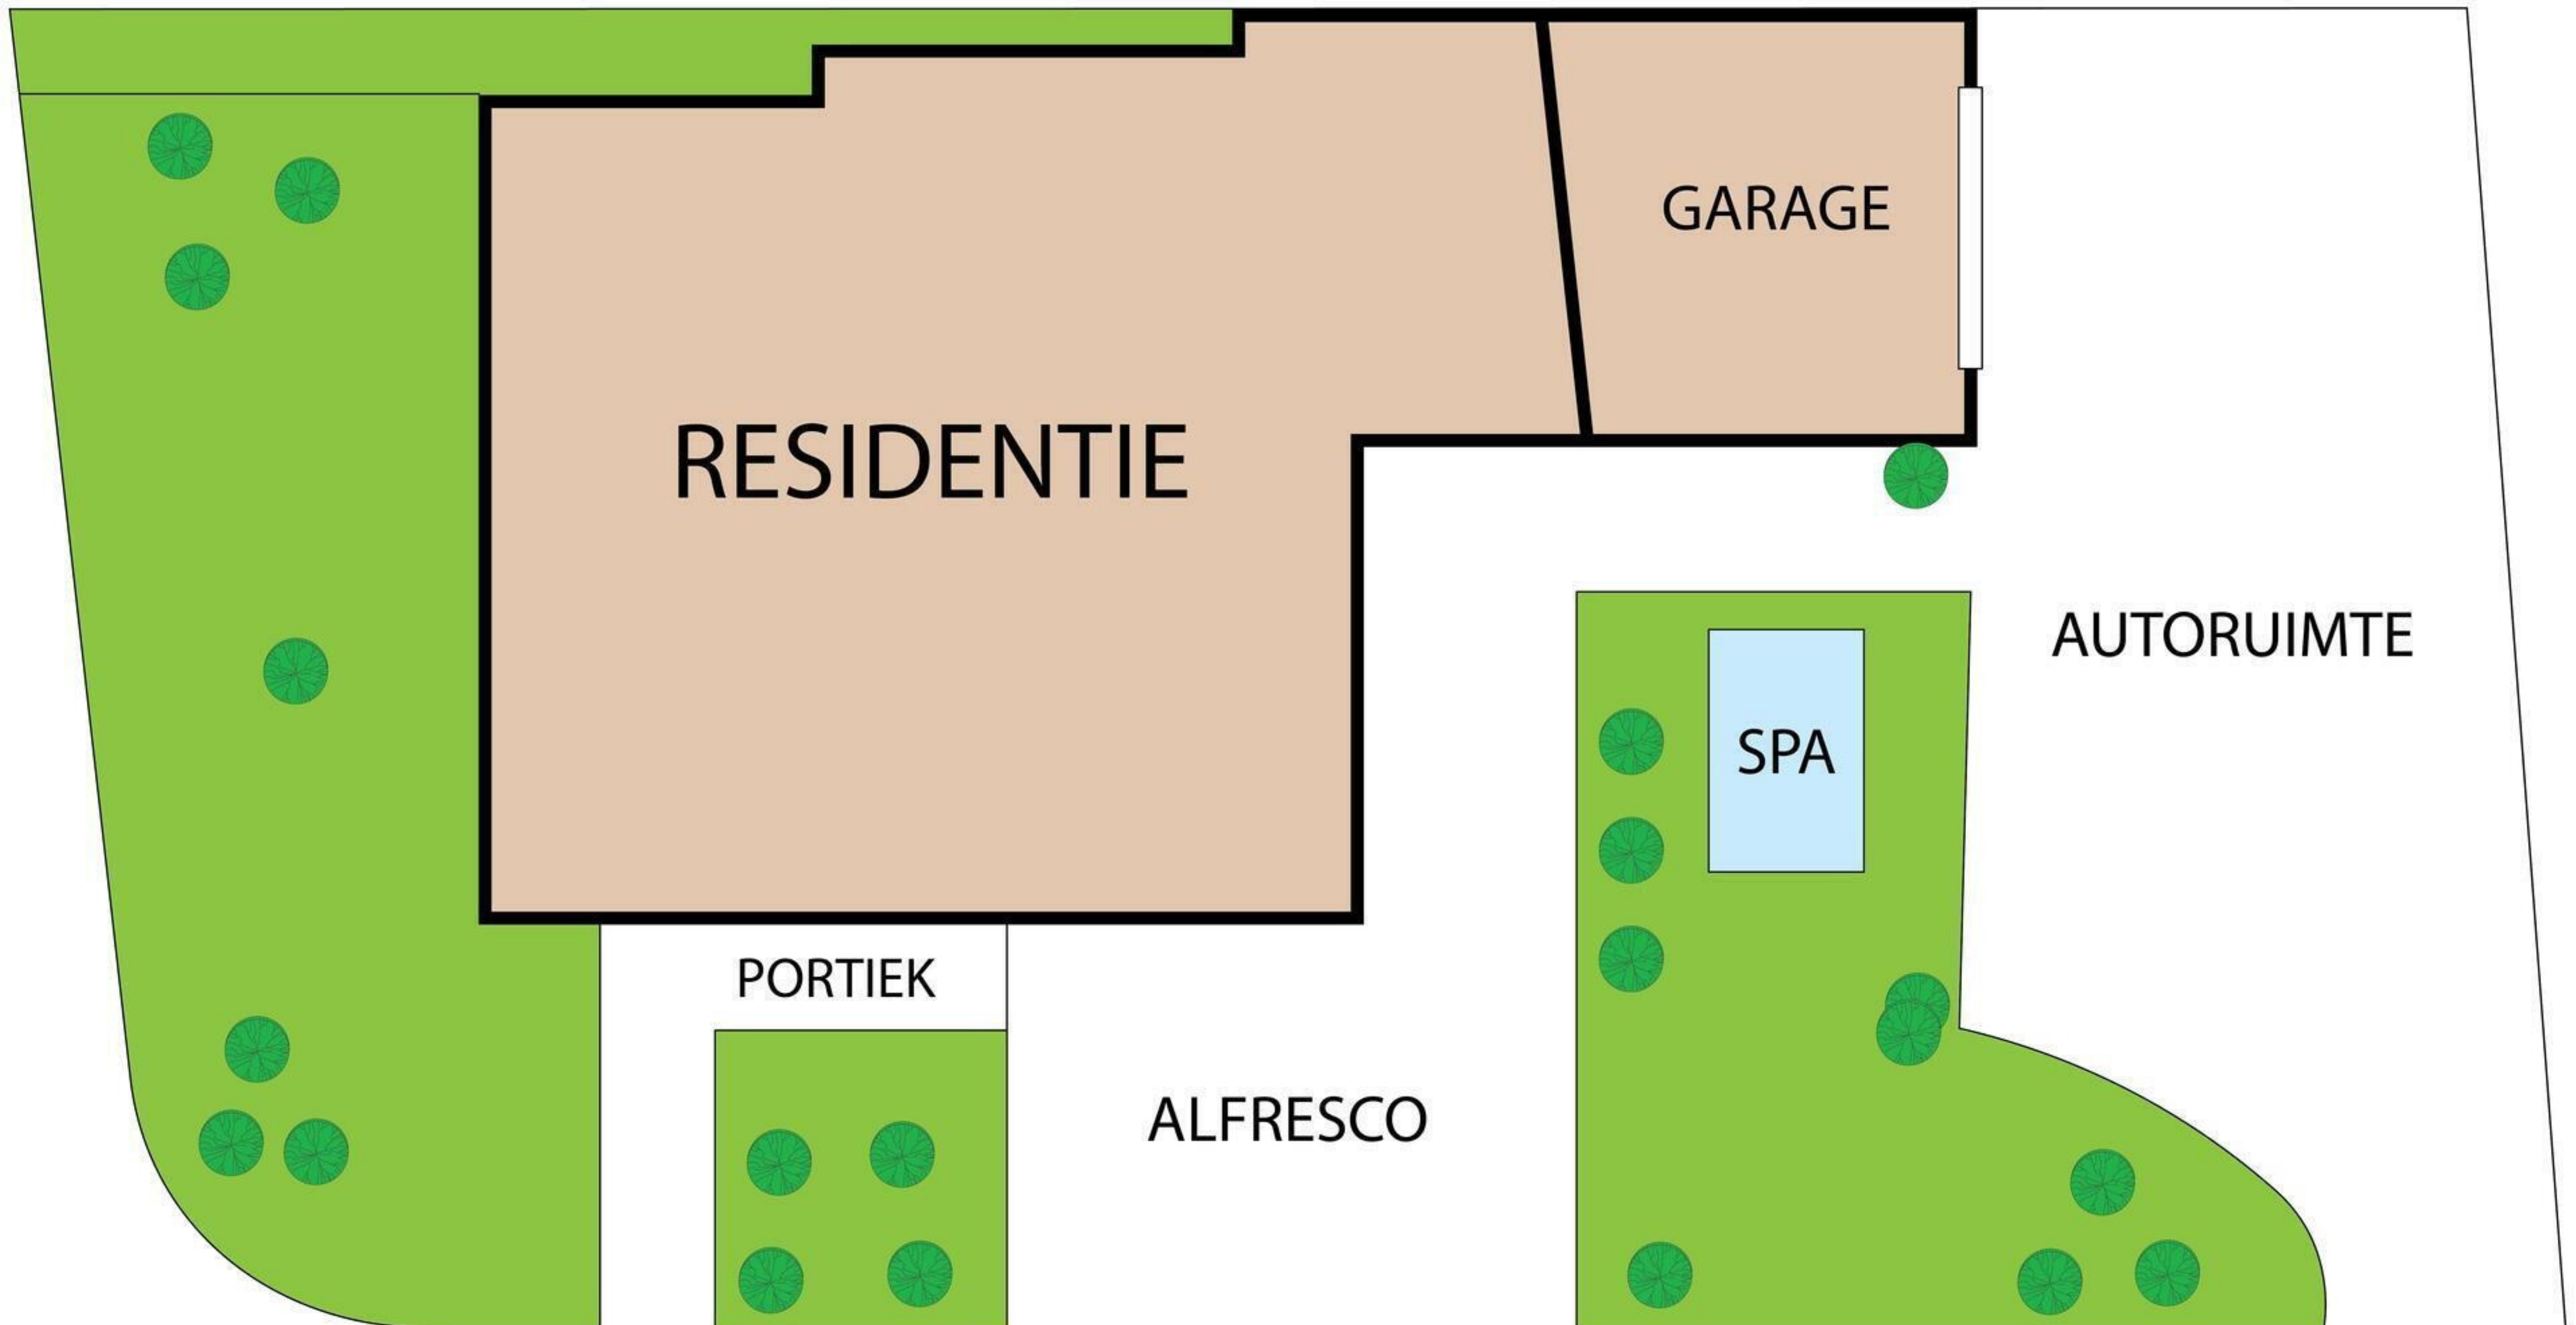

Brandwegske 14, 6247 EH, Gronsveld 6247 EH

TOTAL APPROX. FLOOR AREA 210 SQ.M

Whilst every attempt has been made to ensure the accuracy of the floor plan contained here, measurements of doors, windows, rooms and any other items are approximate and no responsibility is taken for any error, omission, or misstatement. This plan is for illustrative purposes only and should be used as such by any prospective purchaser.

Brandwegske 14, 6247 EH, Gronsveld 6247 EH

Whilst every attempt has been made to ensure the accuracy of the floor plan contained here, measurements of doors, windows, rooms and any other items are approximate and no responsibility is taken for any error, omission, or misstatement. This plan is for illustrative purposes only and should be used as such by any prospective purchaser.