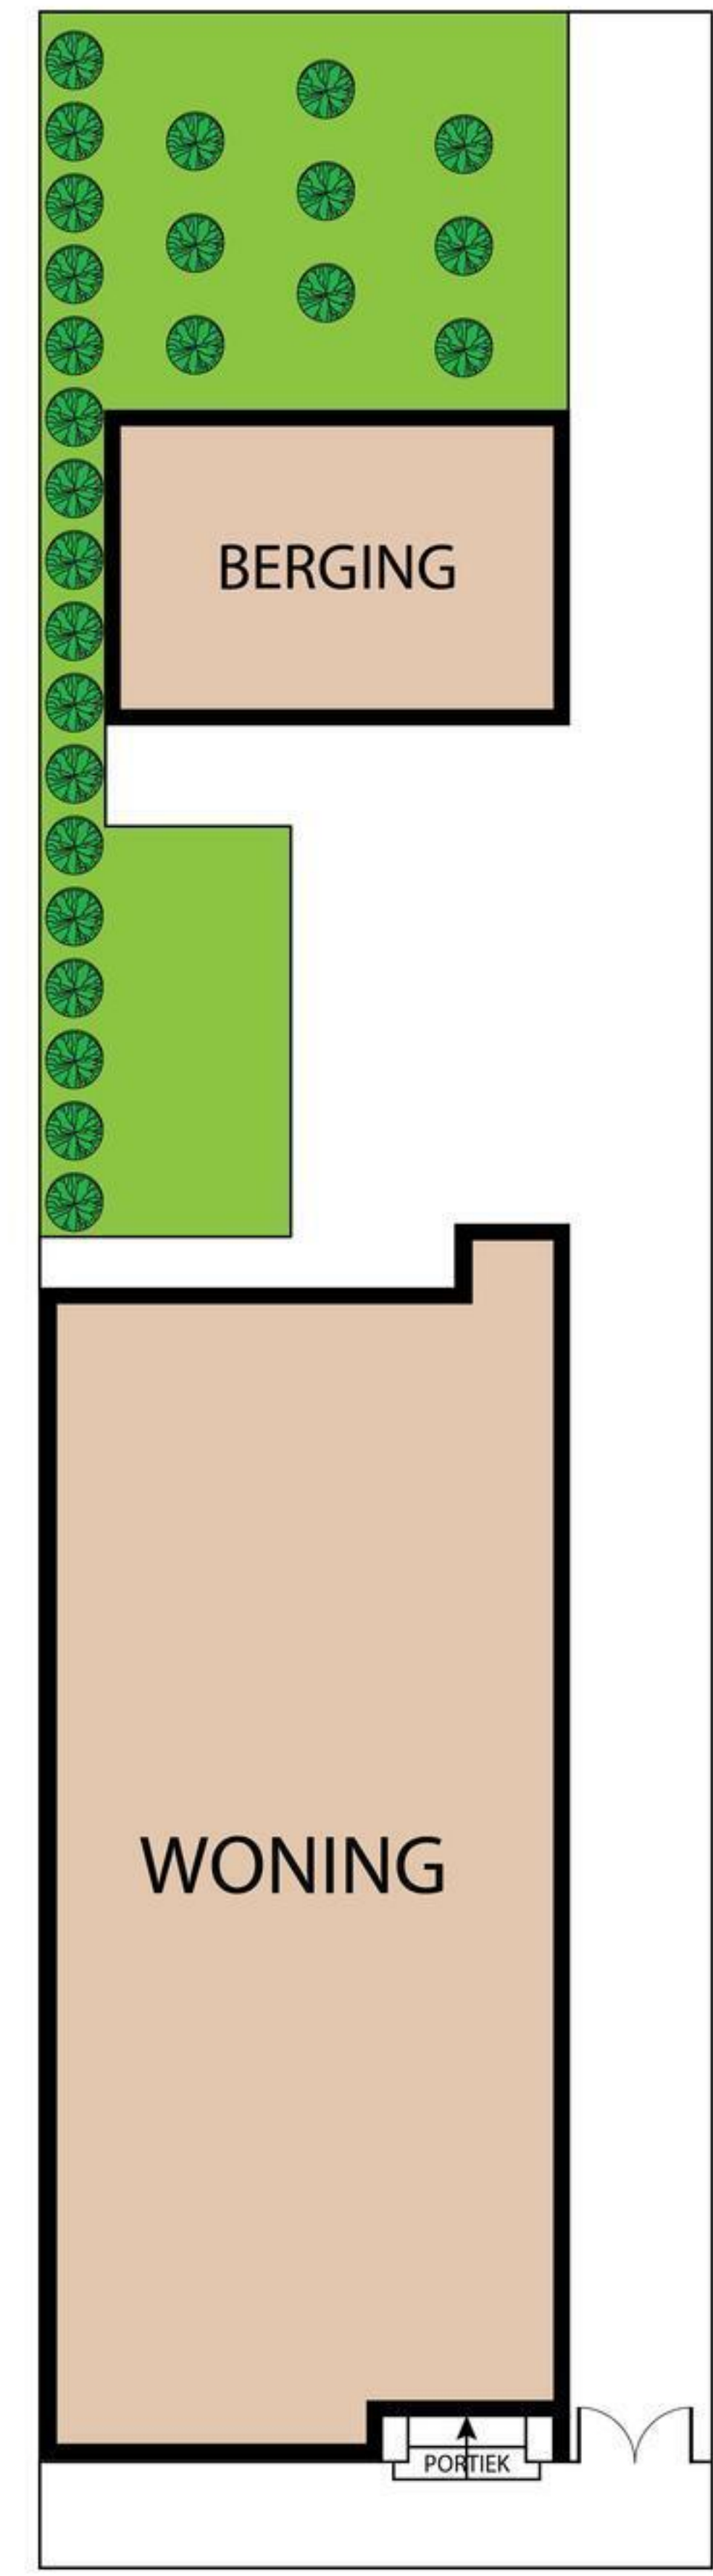

(NIET IN POSITIE)

KELDER

BEGANE GROND

EERSTE VERDIEPING

ZOLDER

Grijzegrubben 44, 6361 GM, Nuth 6361 GM

TOTAL APPROX. FLOOR AREA 201 SQ.M

Whilst every attempt has been made to ensure the accuracy of the floor plan contained here, measurements of doors, windows, rooms and any other items are approximate and no responsibility is taken for any error, omission, or misstatement. This plan is for illustrative purposes only and should be used as such by any prospective purchaser.

Grijzegrubben 44, 6361 GM, Nuth 6361 GM

TOTAL APPROX. FLOOR AREA 201 SQ.M

Whilst every attempt has been made to ensure the accuracy of the floor plan contained here, measurements of doors, windows, rooms and any other items are approximate and no responsibility is taken for any error, omission, or misstatement. This plan is for illustrative purposes only and should be used as such by any prospective purchaser.