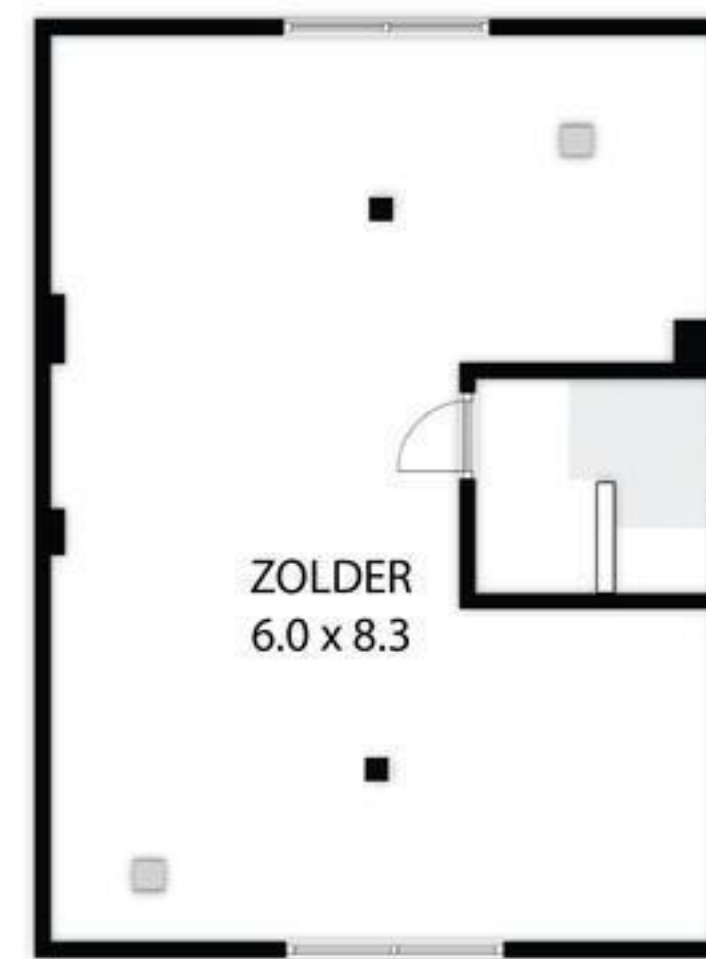

(NIET IN POSITIE)

KELDER

BEGANE GROND

EERSTE VERDIEPING

ZOLDER

Grijzegrubben 44, 6361 GM, Nuth 6361 GM

TOTAL APPROX. FLOOR AREA 201 SQ.M

Whilst every attempt has been made to ensure the accuracy of the floor plan contained here, measurements of doors, windows, rooms and any other items are approximate and no responsibility is taken for any error, omission, or misstatement. This plan is for illustrative purposes only and should be used as such by any prospective purchaser.

Grijzegrubben 44, 6361 GM, Nuth 6361 GM

TOTAL APPROX. FLOOR AREA 201 SQ.M

Whilst every attempt has been made to ensure the accuracy of the floor plan contained here, measurements of doors, windows, rooms and any other items are approximate and no responsibility is taken for any error, omission, or misstatement. This plan is for illustrative purposes only and should be used as such by any prospective purchaser.