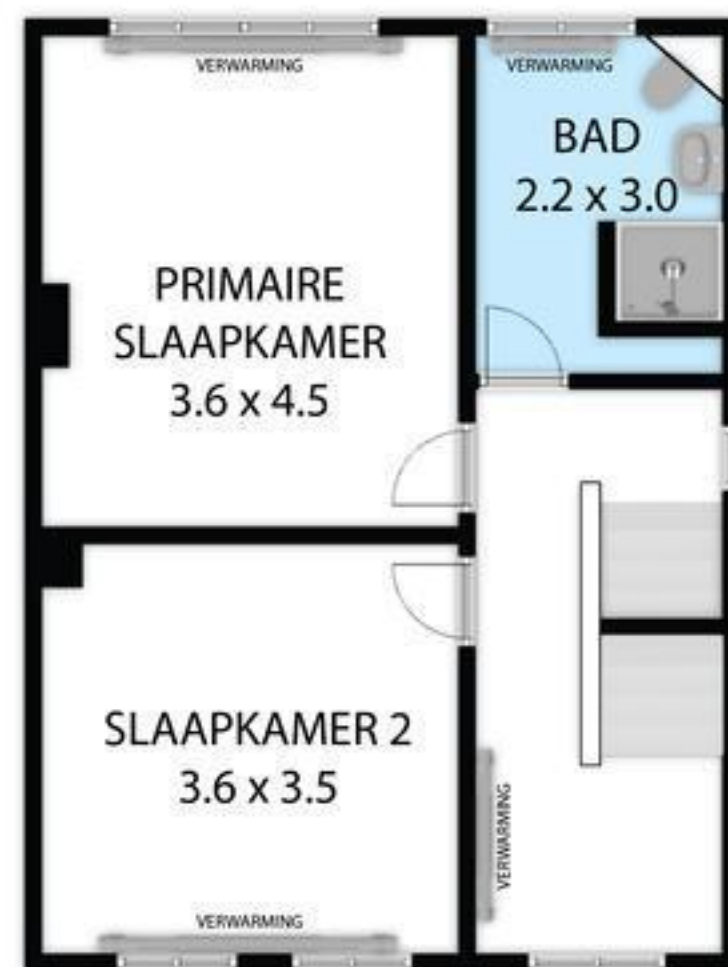

(NIET IN POSITIE)

KELDER

BEGANE GROND

EERSTE VERDIEPING

ZOLDER

Grijzegrubben 44, 6361 GM, Nuth 6361 GM

TOTAL APPROX. FLOOR AREA 201 SQ.M

Whilst every attempt has been made to ensure the accuracy of the floor plan contained here, measurements of doors, windows, rooms and any other items are approximate and no responsibility is taken for any error, omission, or misstatement. This plan is for illustrative purposes only and should be used as such by any prospective purchaser.

Grijzegrubben 44, 6361 GM, Nuth 6361 GM

TOTAL APPROX. FLOOR AREA 201 SQ.M

Whilst every attempt has been made to ensure the accuracy of the floor plan contained here, measurements of doors, windows, rooms and any other items are approximate and no responsibility is taken for any error, omission, or misstatement. This plan is for illustrative purposes only and should be used as such by any prospective purchaser.