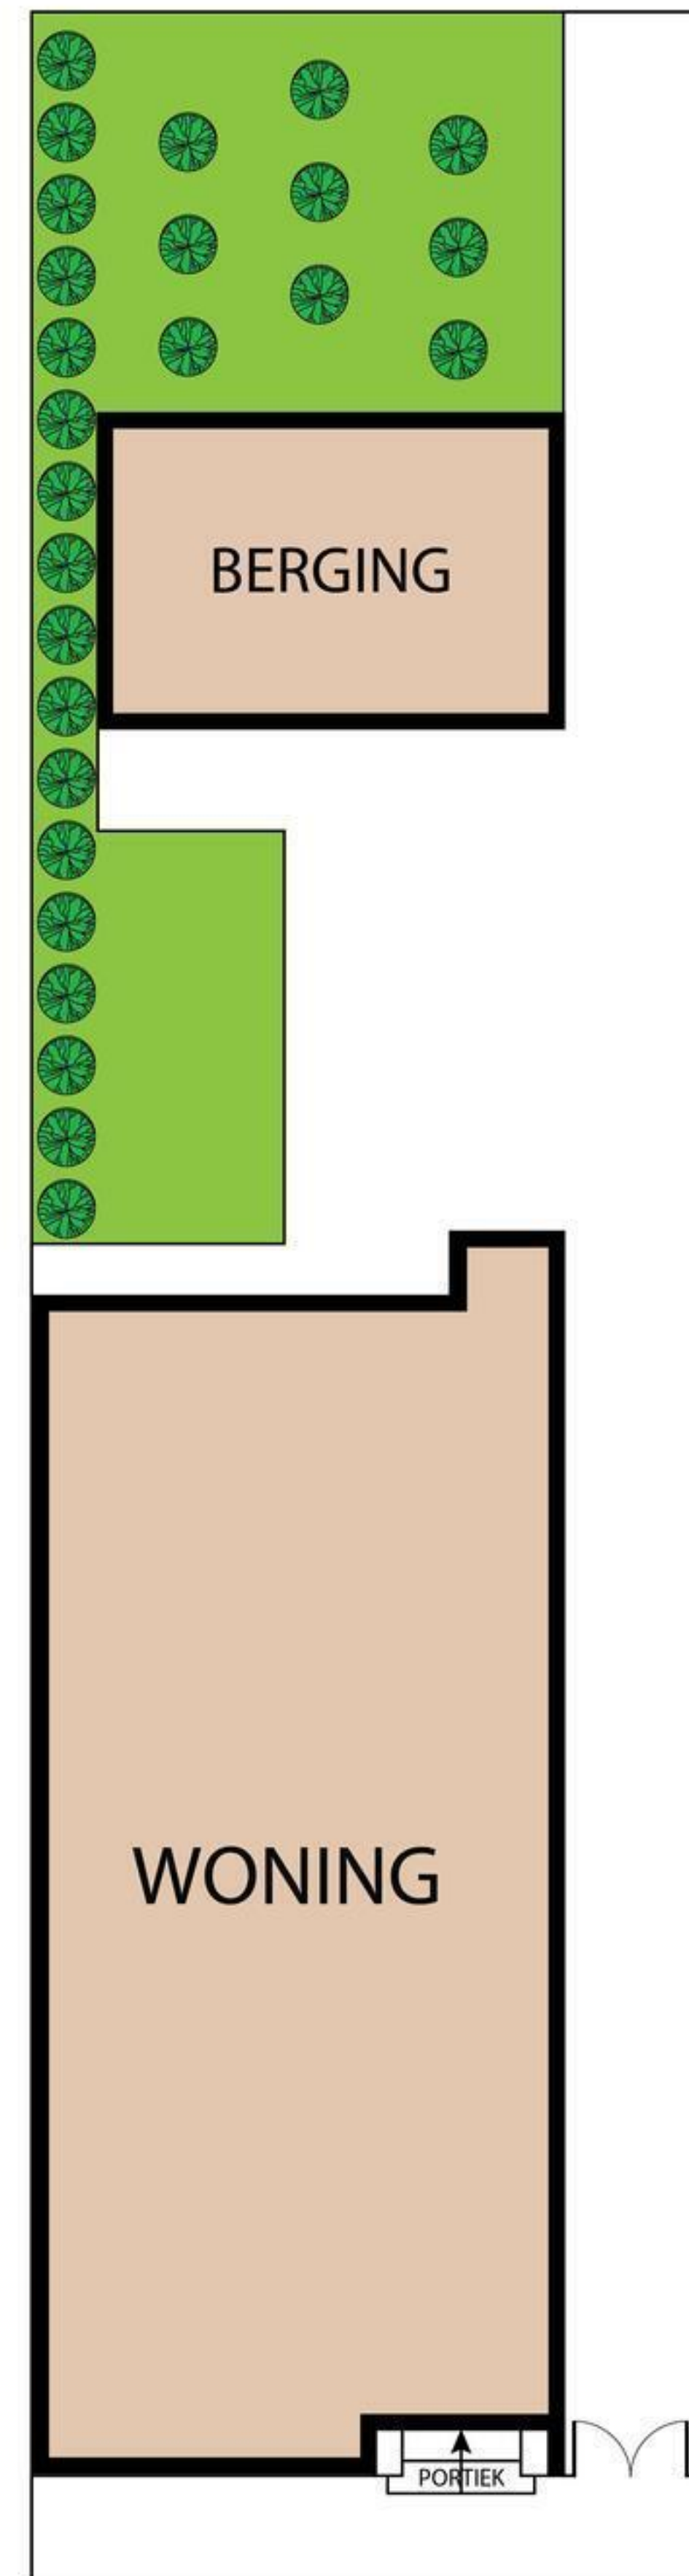

(NIET IN POSITIE)

KELDER

BEGANE GROND

EERSTE VERDIEPING

ZOLDER

Grijzegrubben 44, 6361 GM, Nuth 6361 GM

TOTAL APPROX. FLOOR AREA 201 SQ.M

Whilst every attempt has been made to ensure the accuracy of the floor plan contained here, measurements of doors, windows, rooms and any other items are approximate and no responsibility is taken for any error, omission, or misstatement. This plan is for illustrative purposes only and should be used as such by any prospective purchaser.

Grijzegrubben 44, 6361 GM, Nuth 6361 GM

TOTAL APPROX. FLOOR AREA 201 SQ.M

Whilst every attempt has been made to ensure the accuracy of the floor plan contained here, measurements of doors, windows, rooms and any other items are approximate and no responsibility is taken for any error, omission, or misstatement. This plan is for illustrative purposes only and should be used as such by any prospective purchaser.