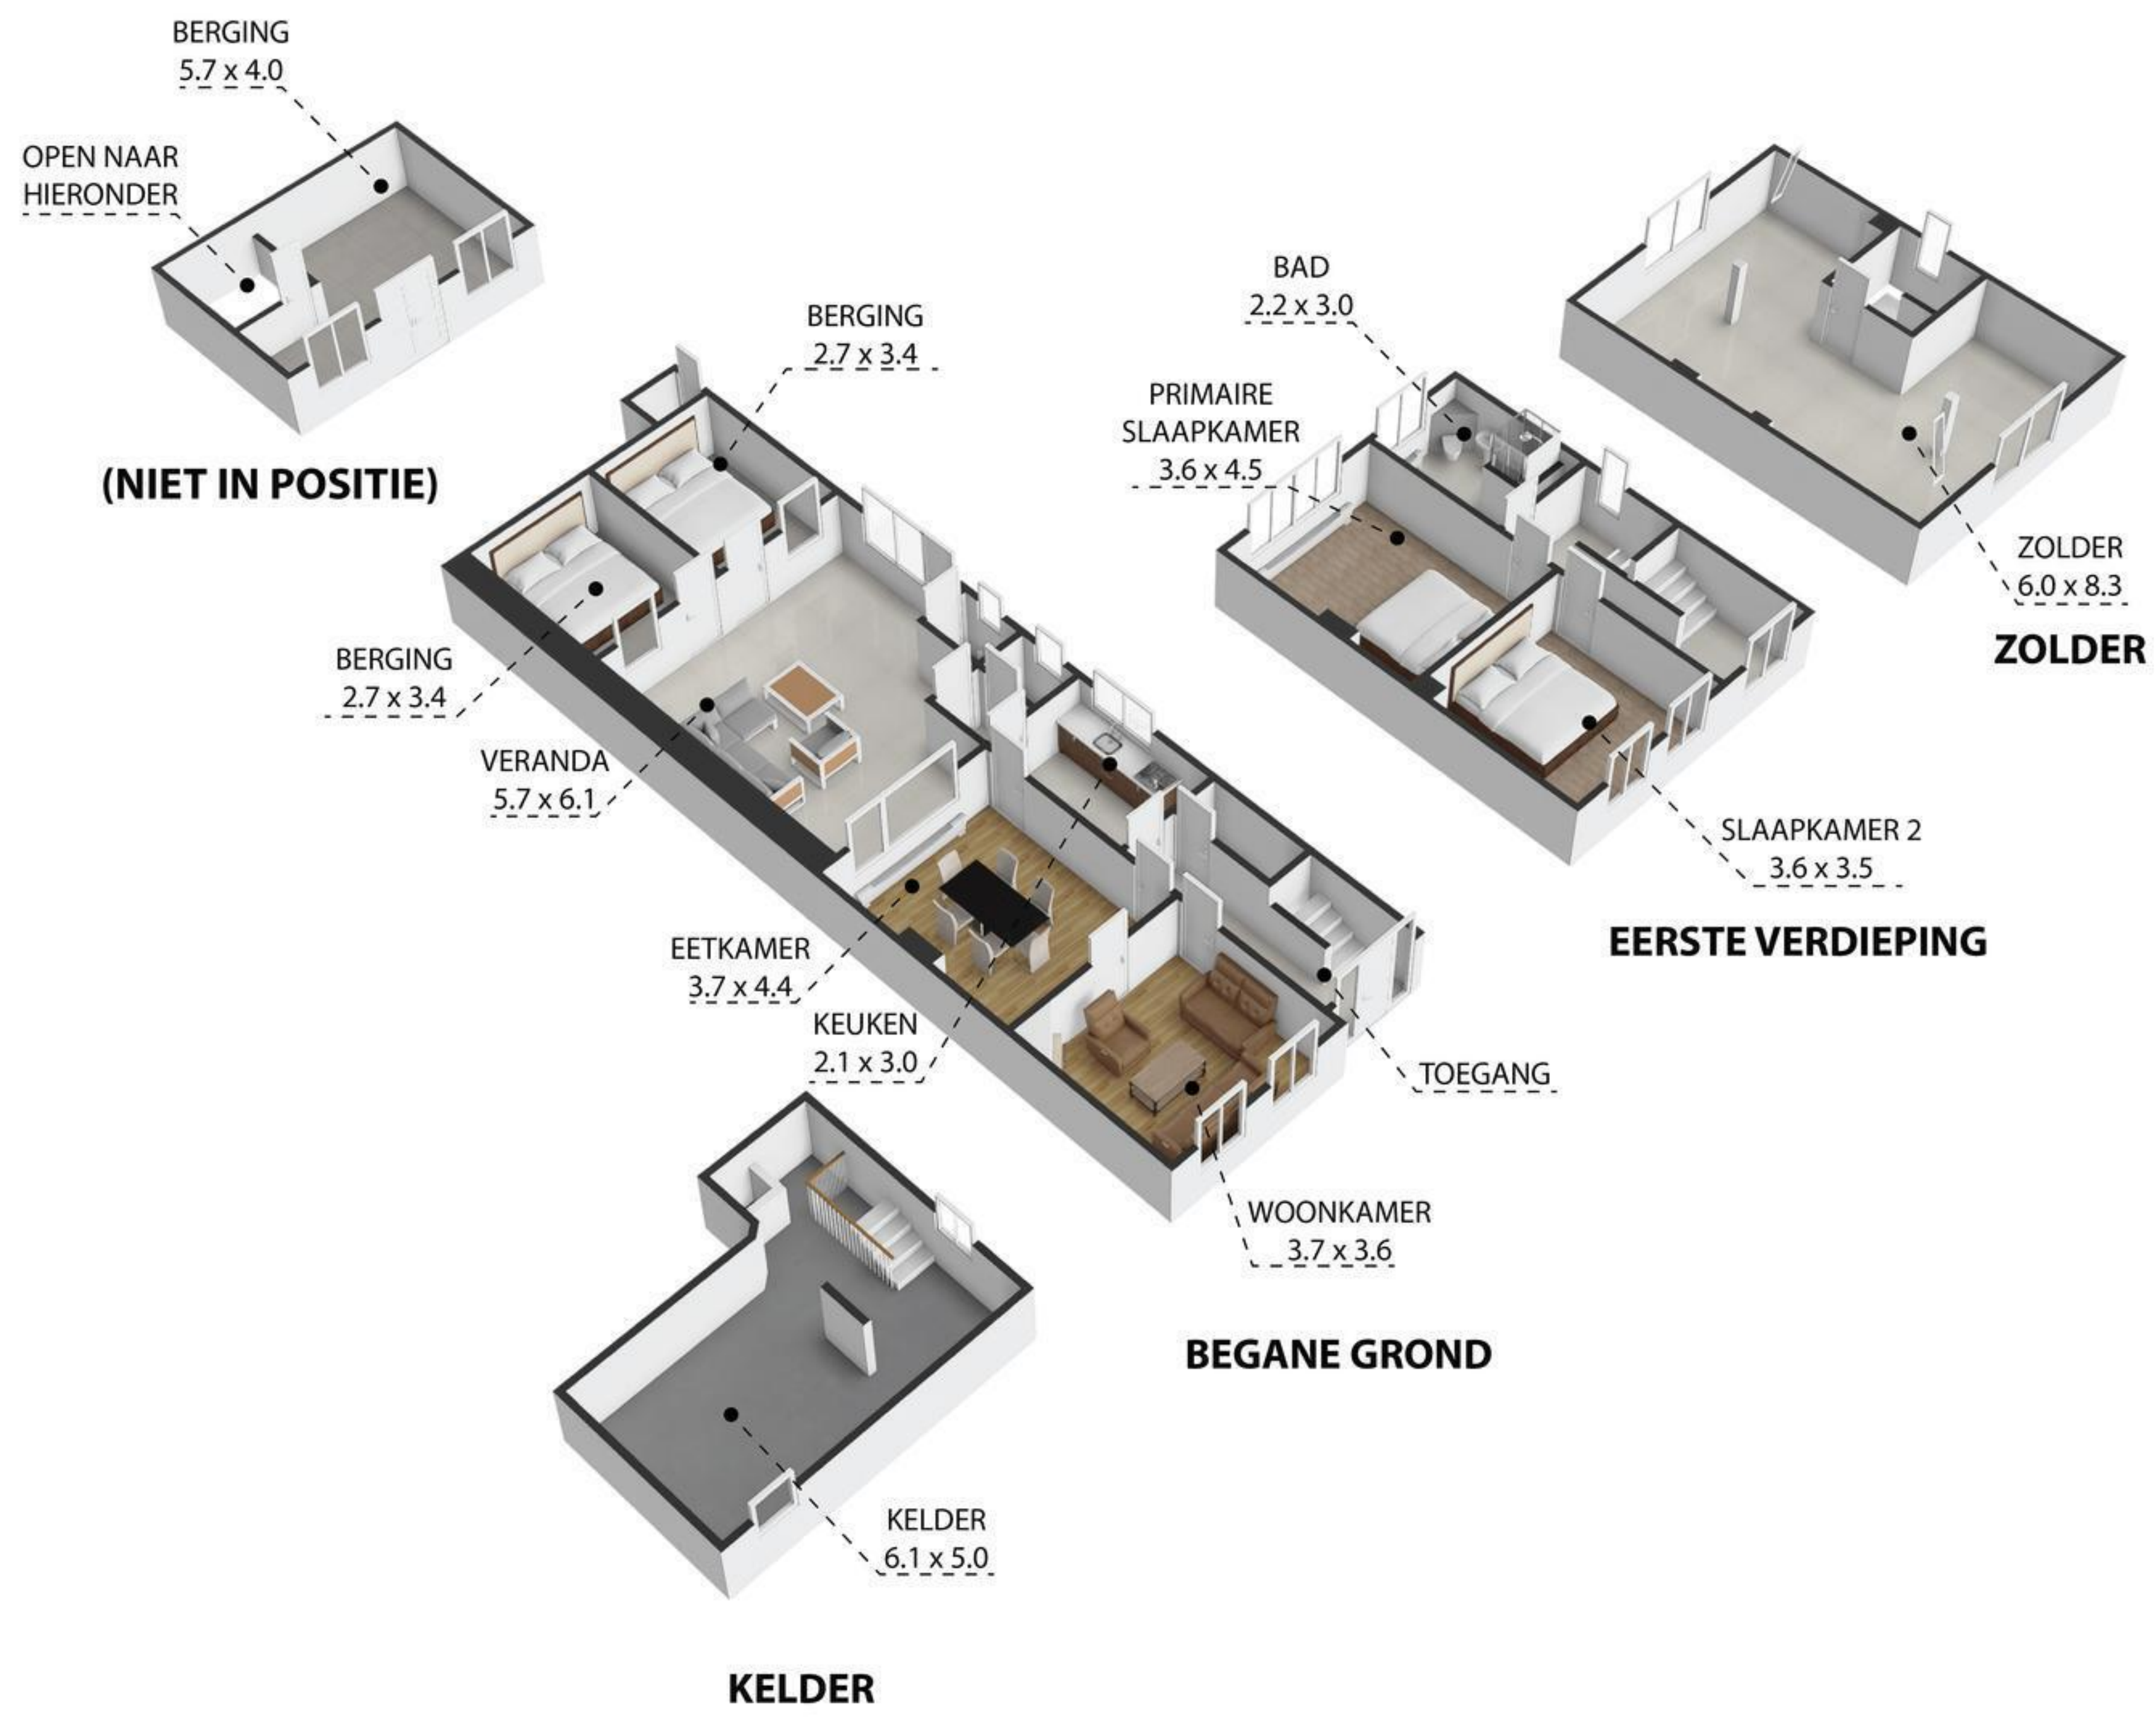

(NIET IN POSITIE)

KELDER

BEGANE GROND

EERSTE VERDIEPING

ZOLDER

Grijzegrubben 44, 6361 GM, Nuth 6361 GM

TOTAL APPROX. FLOOR AREA 201 SQ.M

Whilst every attempt has been made to ensure the accuracy of the floor plan contained here, measurements of doors, windows, rooms and any other items are approximate and no responsibility is taken for any error, omission, or misstatement. This plan is for illustrative purposes only and should be used as such by any prospective purchaser.

Grijzegrubben 44, 6361 GM, Nuth 6361 GM

TOTAL APPROX. FLOOR AREA 201 SQ.M

Whilst every attempt has been made to ensure the accuracy of the floor plan contained here, measurements of doors, windows, rooms and any other items are approximate and no responsibility is taken for any error, omission, or misstatement. This plan is for illustrative purposes only and should be used as such by any prospective purchaser.