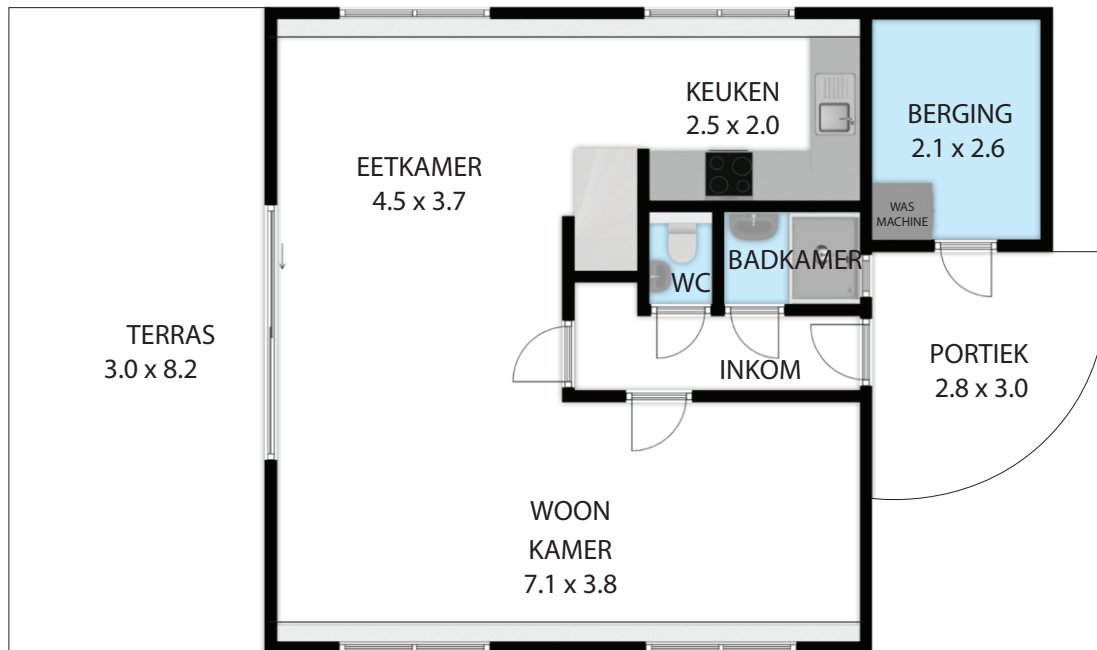

EERSTE VERDIEPING

BEGANE GROND

Heidestraat 103-16, Lanaken, België, Lanaken 3621

TOTAL APPROX. FLOOR AREA 95 SQ.M

Whilst every attempt has been made to ensure the accuracy of the floor plan contained here, measurements of doors, windows, rooms and any other items are approximate and no responsibility is taken for any error, omission, or misstatement. This plan is for illustrative purposes only and should be used as such by any prospective purchaser.