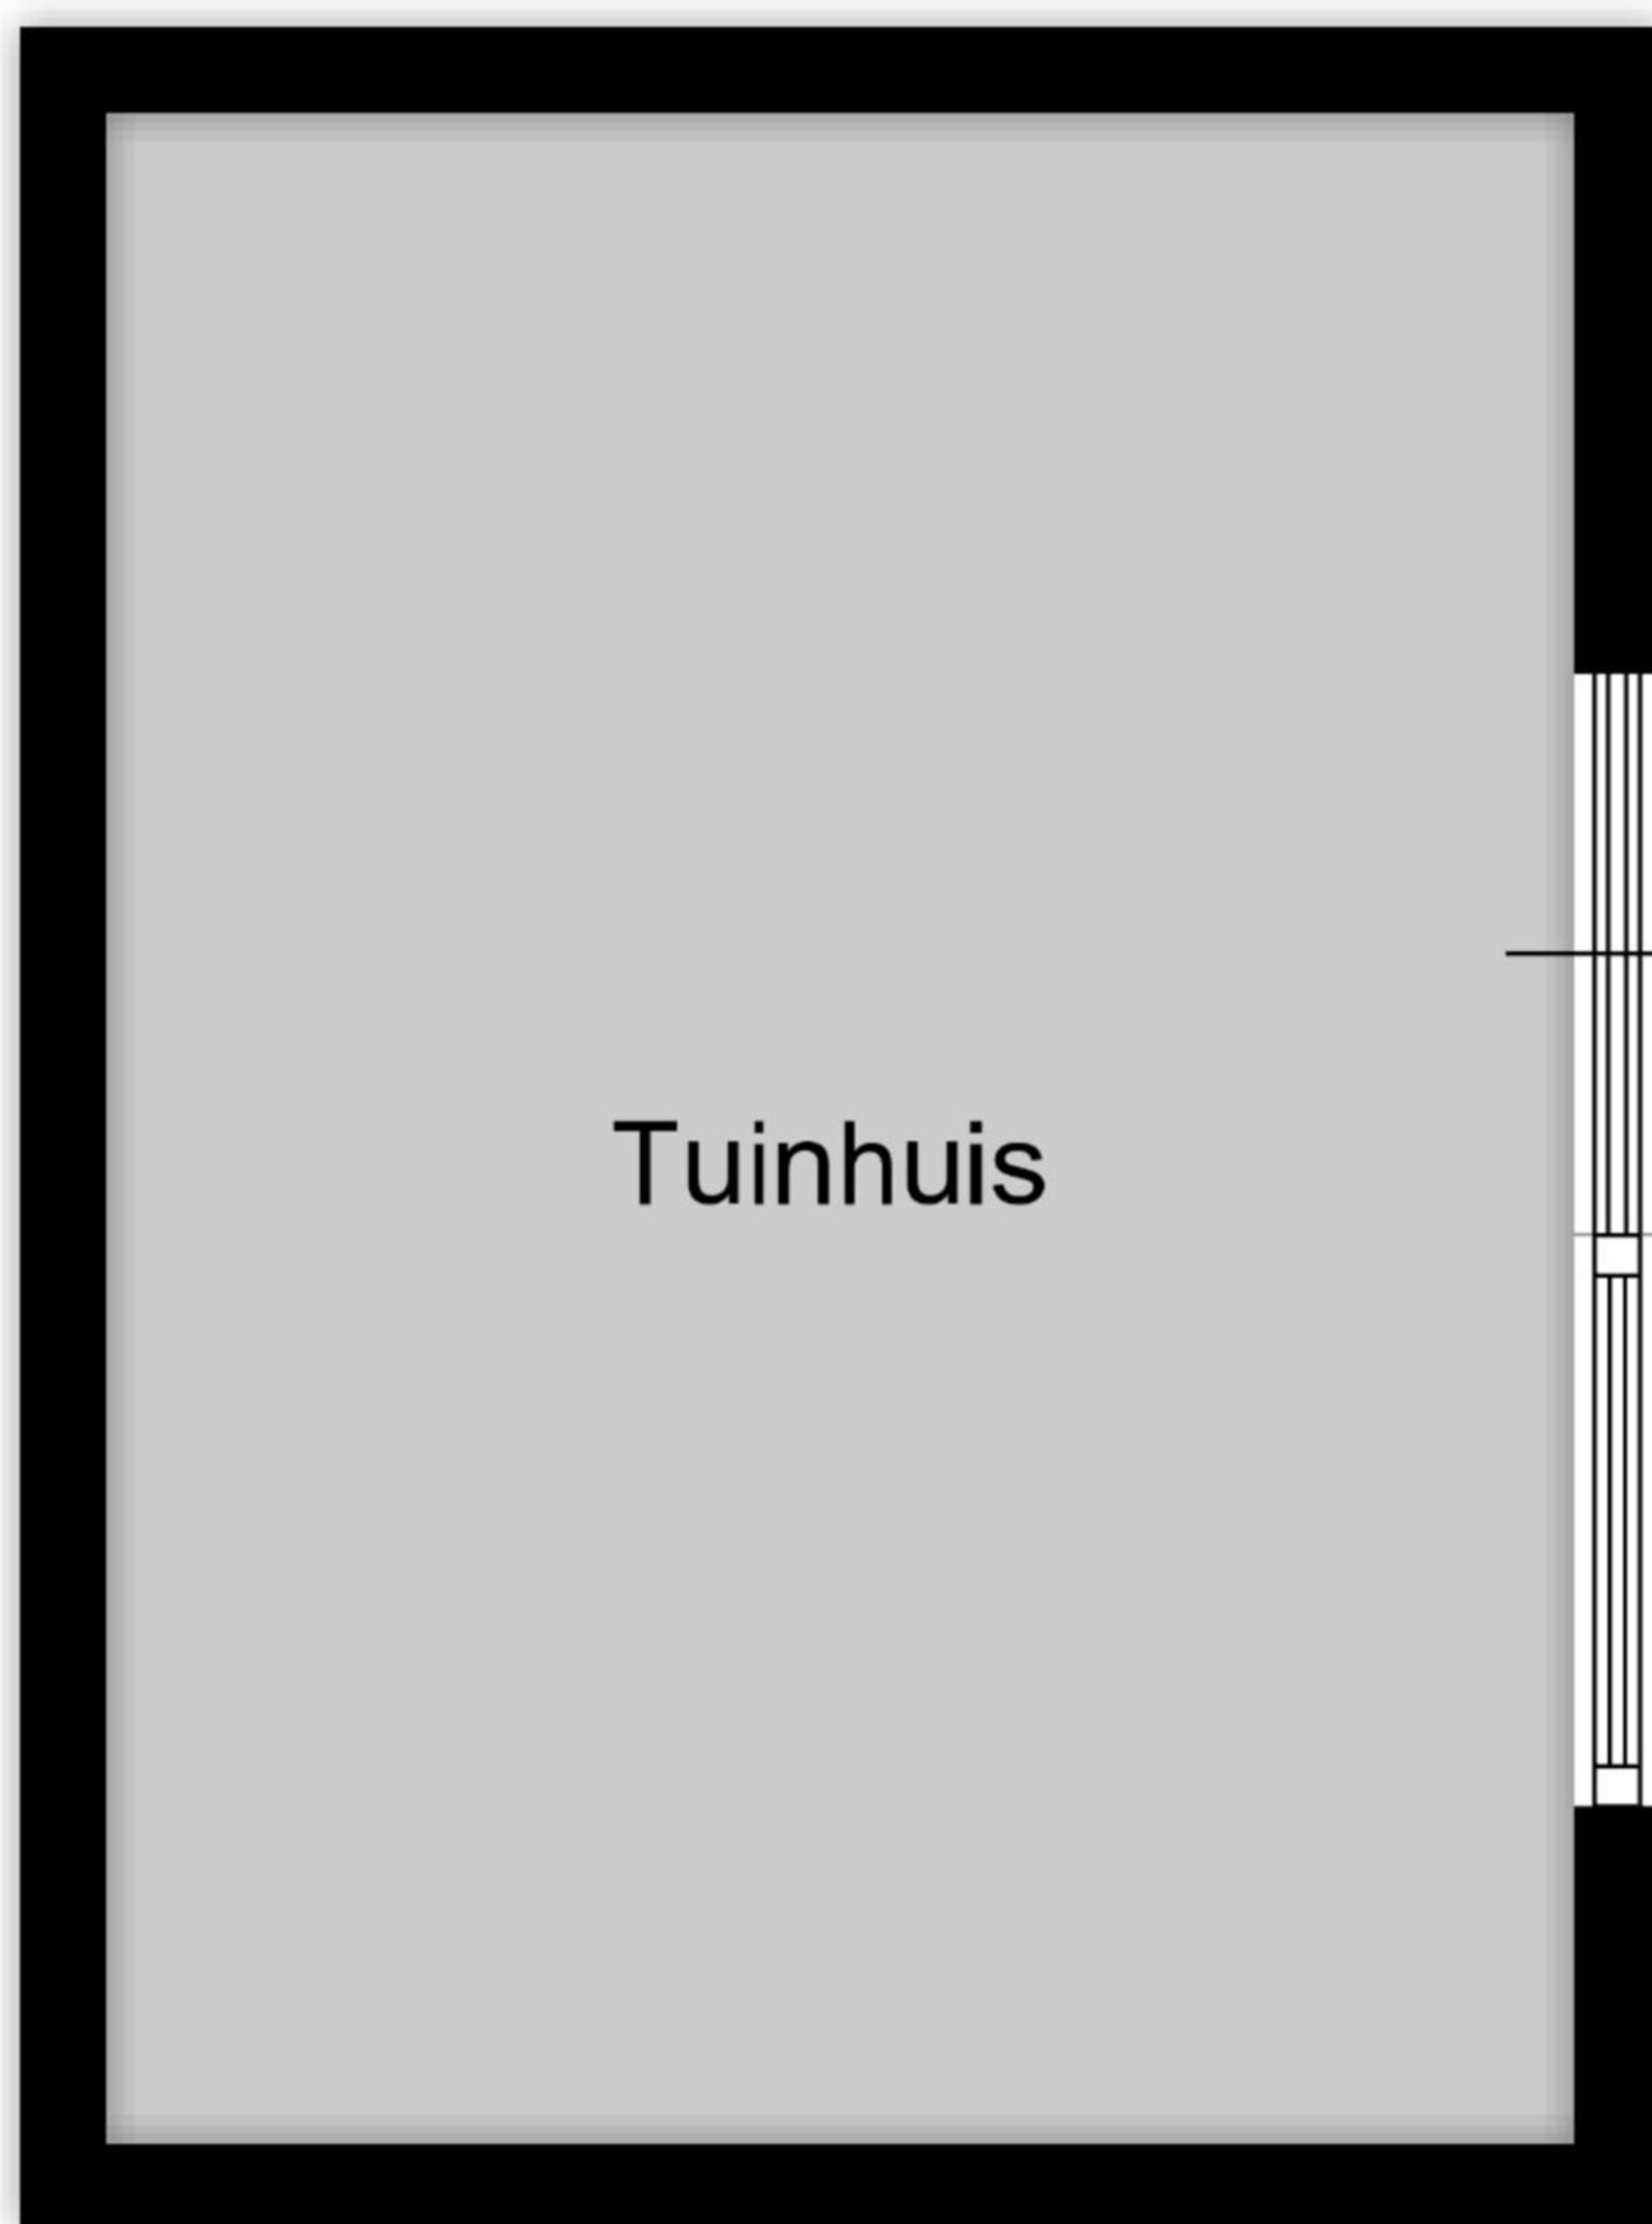

← 2.57 m →

↑ 3.55 m ↓

Aan de plattegronden kunnen geen rechten worden ontleend.
www.proland.nl