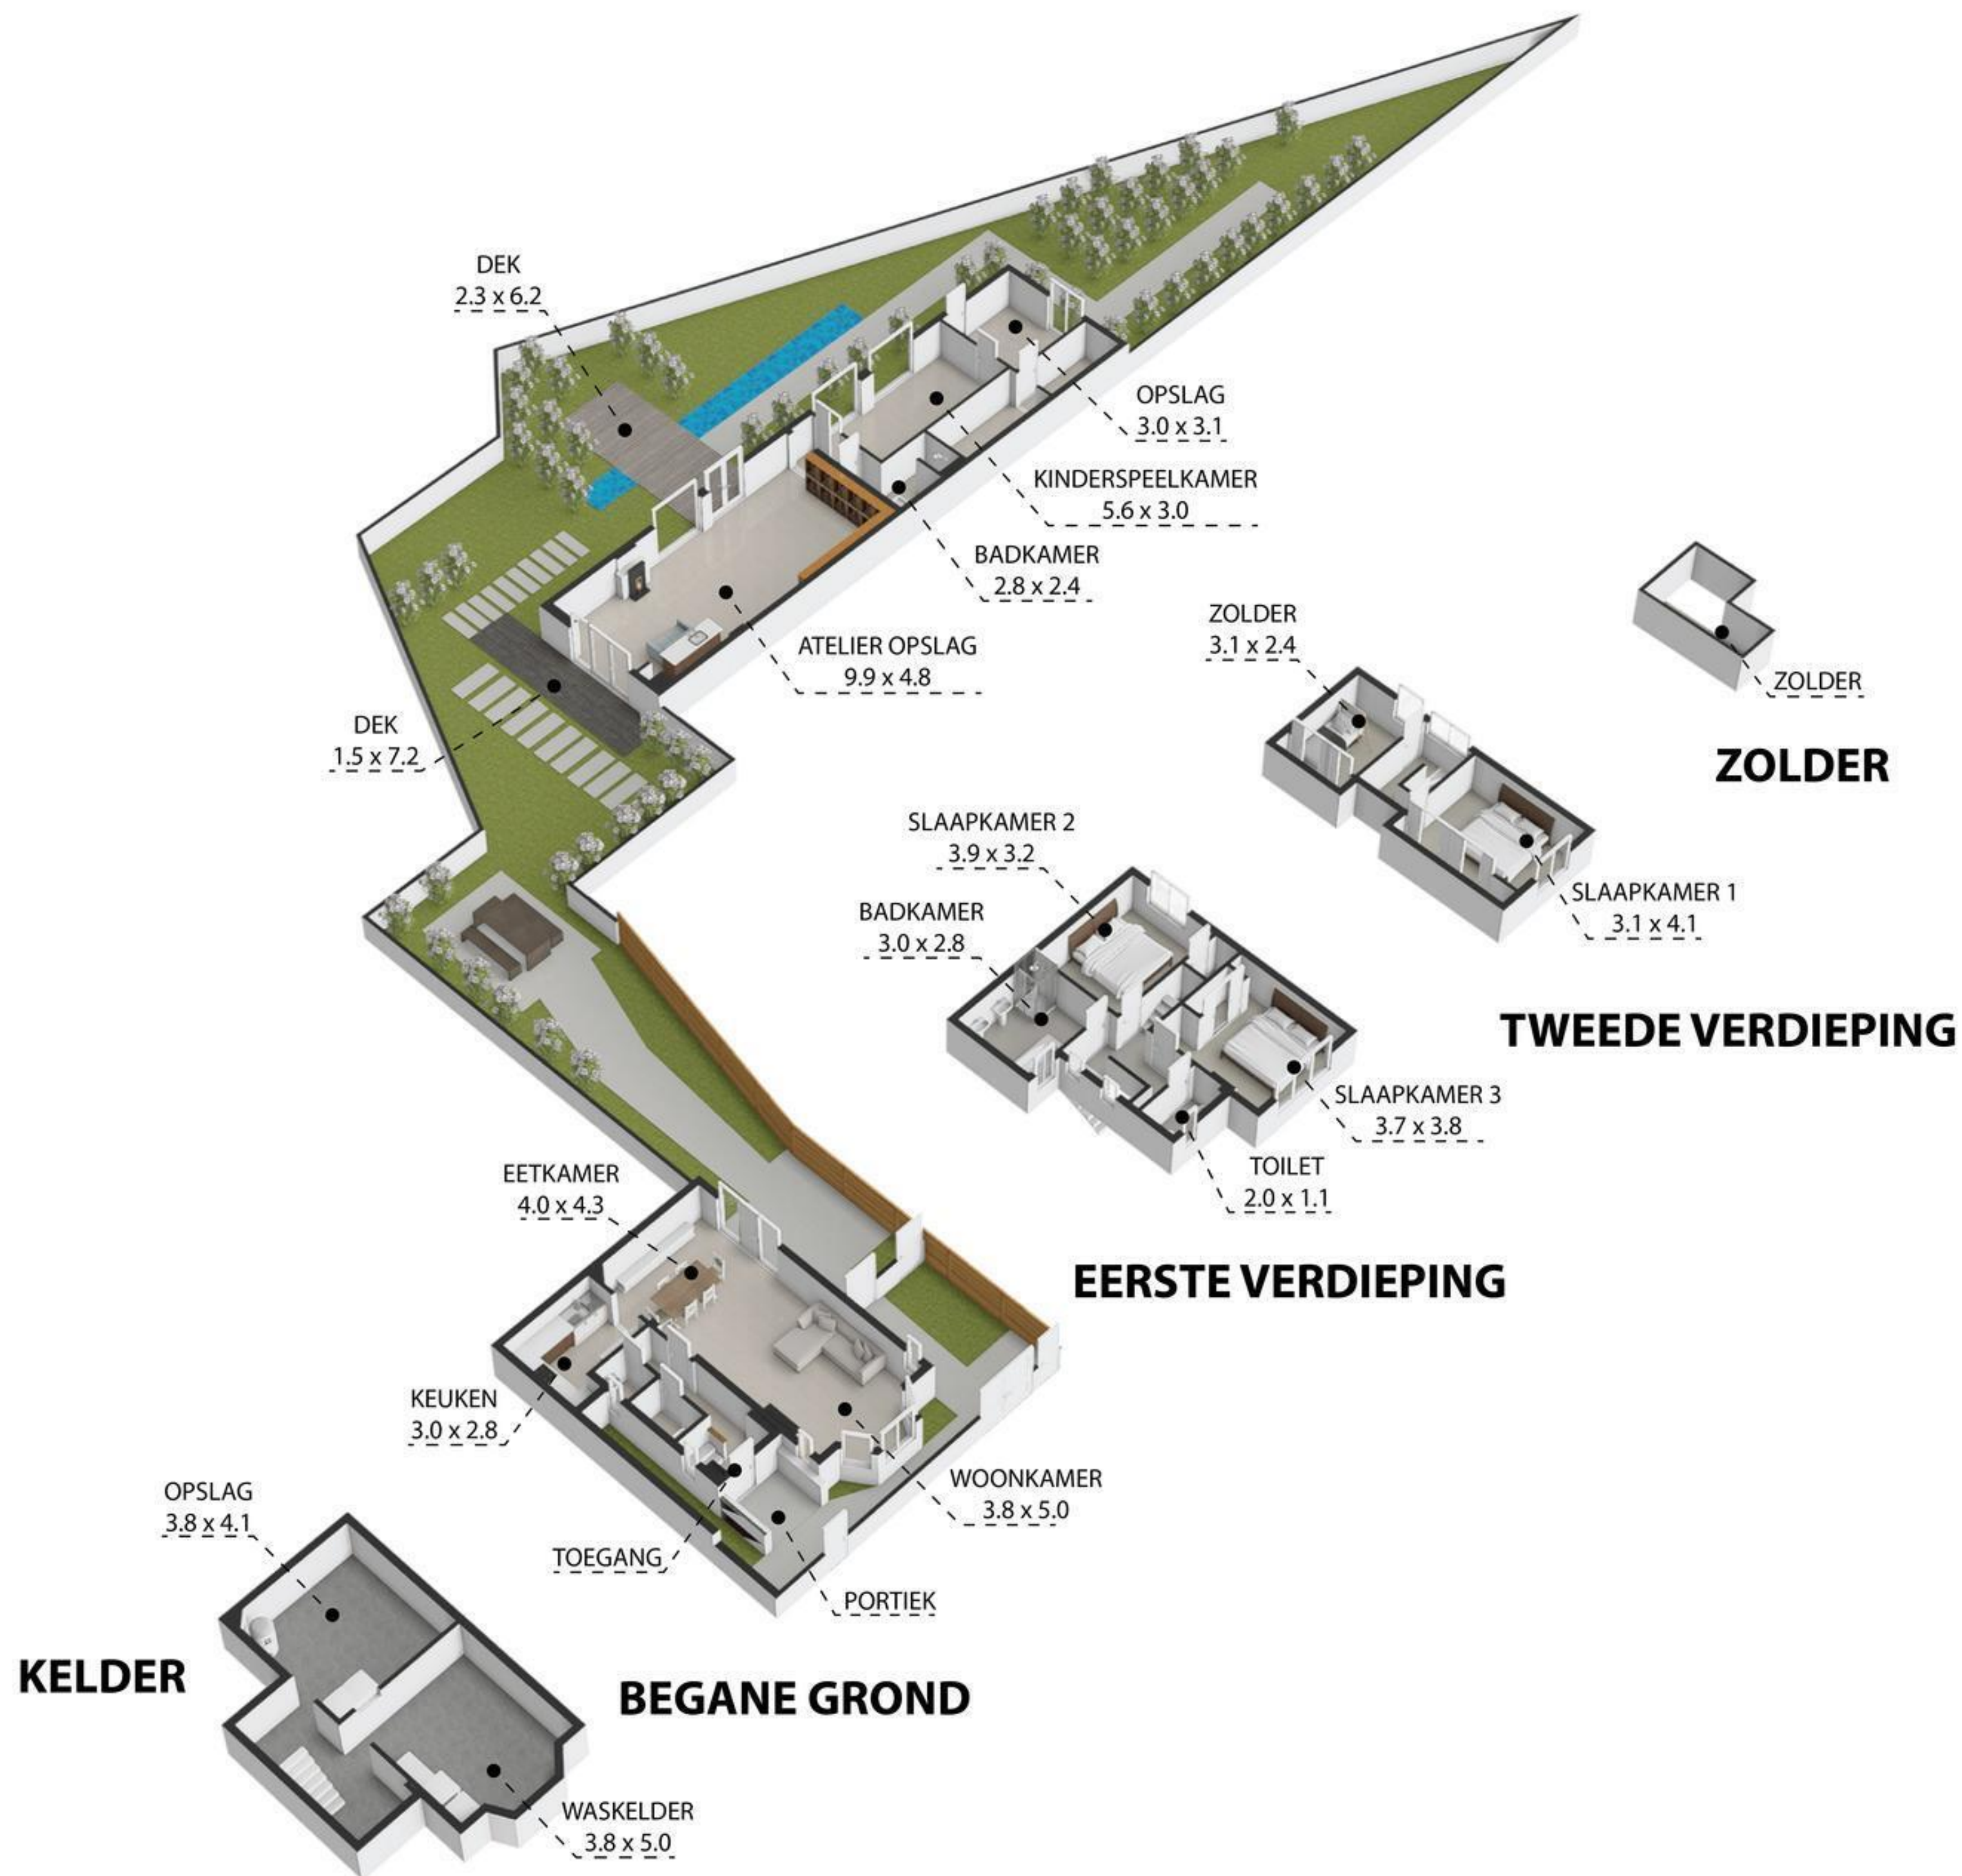

Hunnenweg 1, 6224 JN, Maastricht 6224 JN

TOTAL APPROX. FLOOR AREA 272 SQ.M

Whilst every attempt has been made to ensure the accuracy of the floor plan contained here, measurements of doors, windows, rooms and any other items are approximate and no responsibility is taken for any error, omission, or misstatement. This plan is for illustrative purposes only and should be used as such by any prospective purchaser.