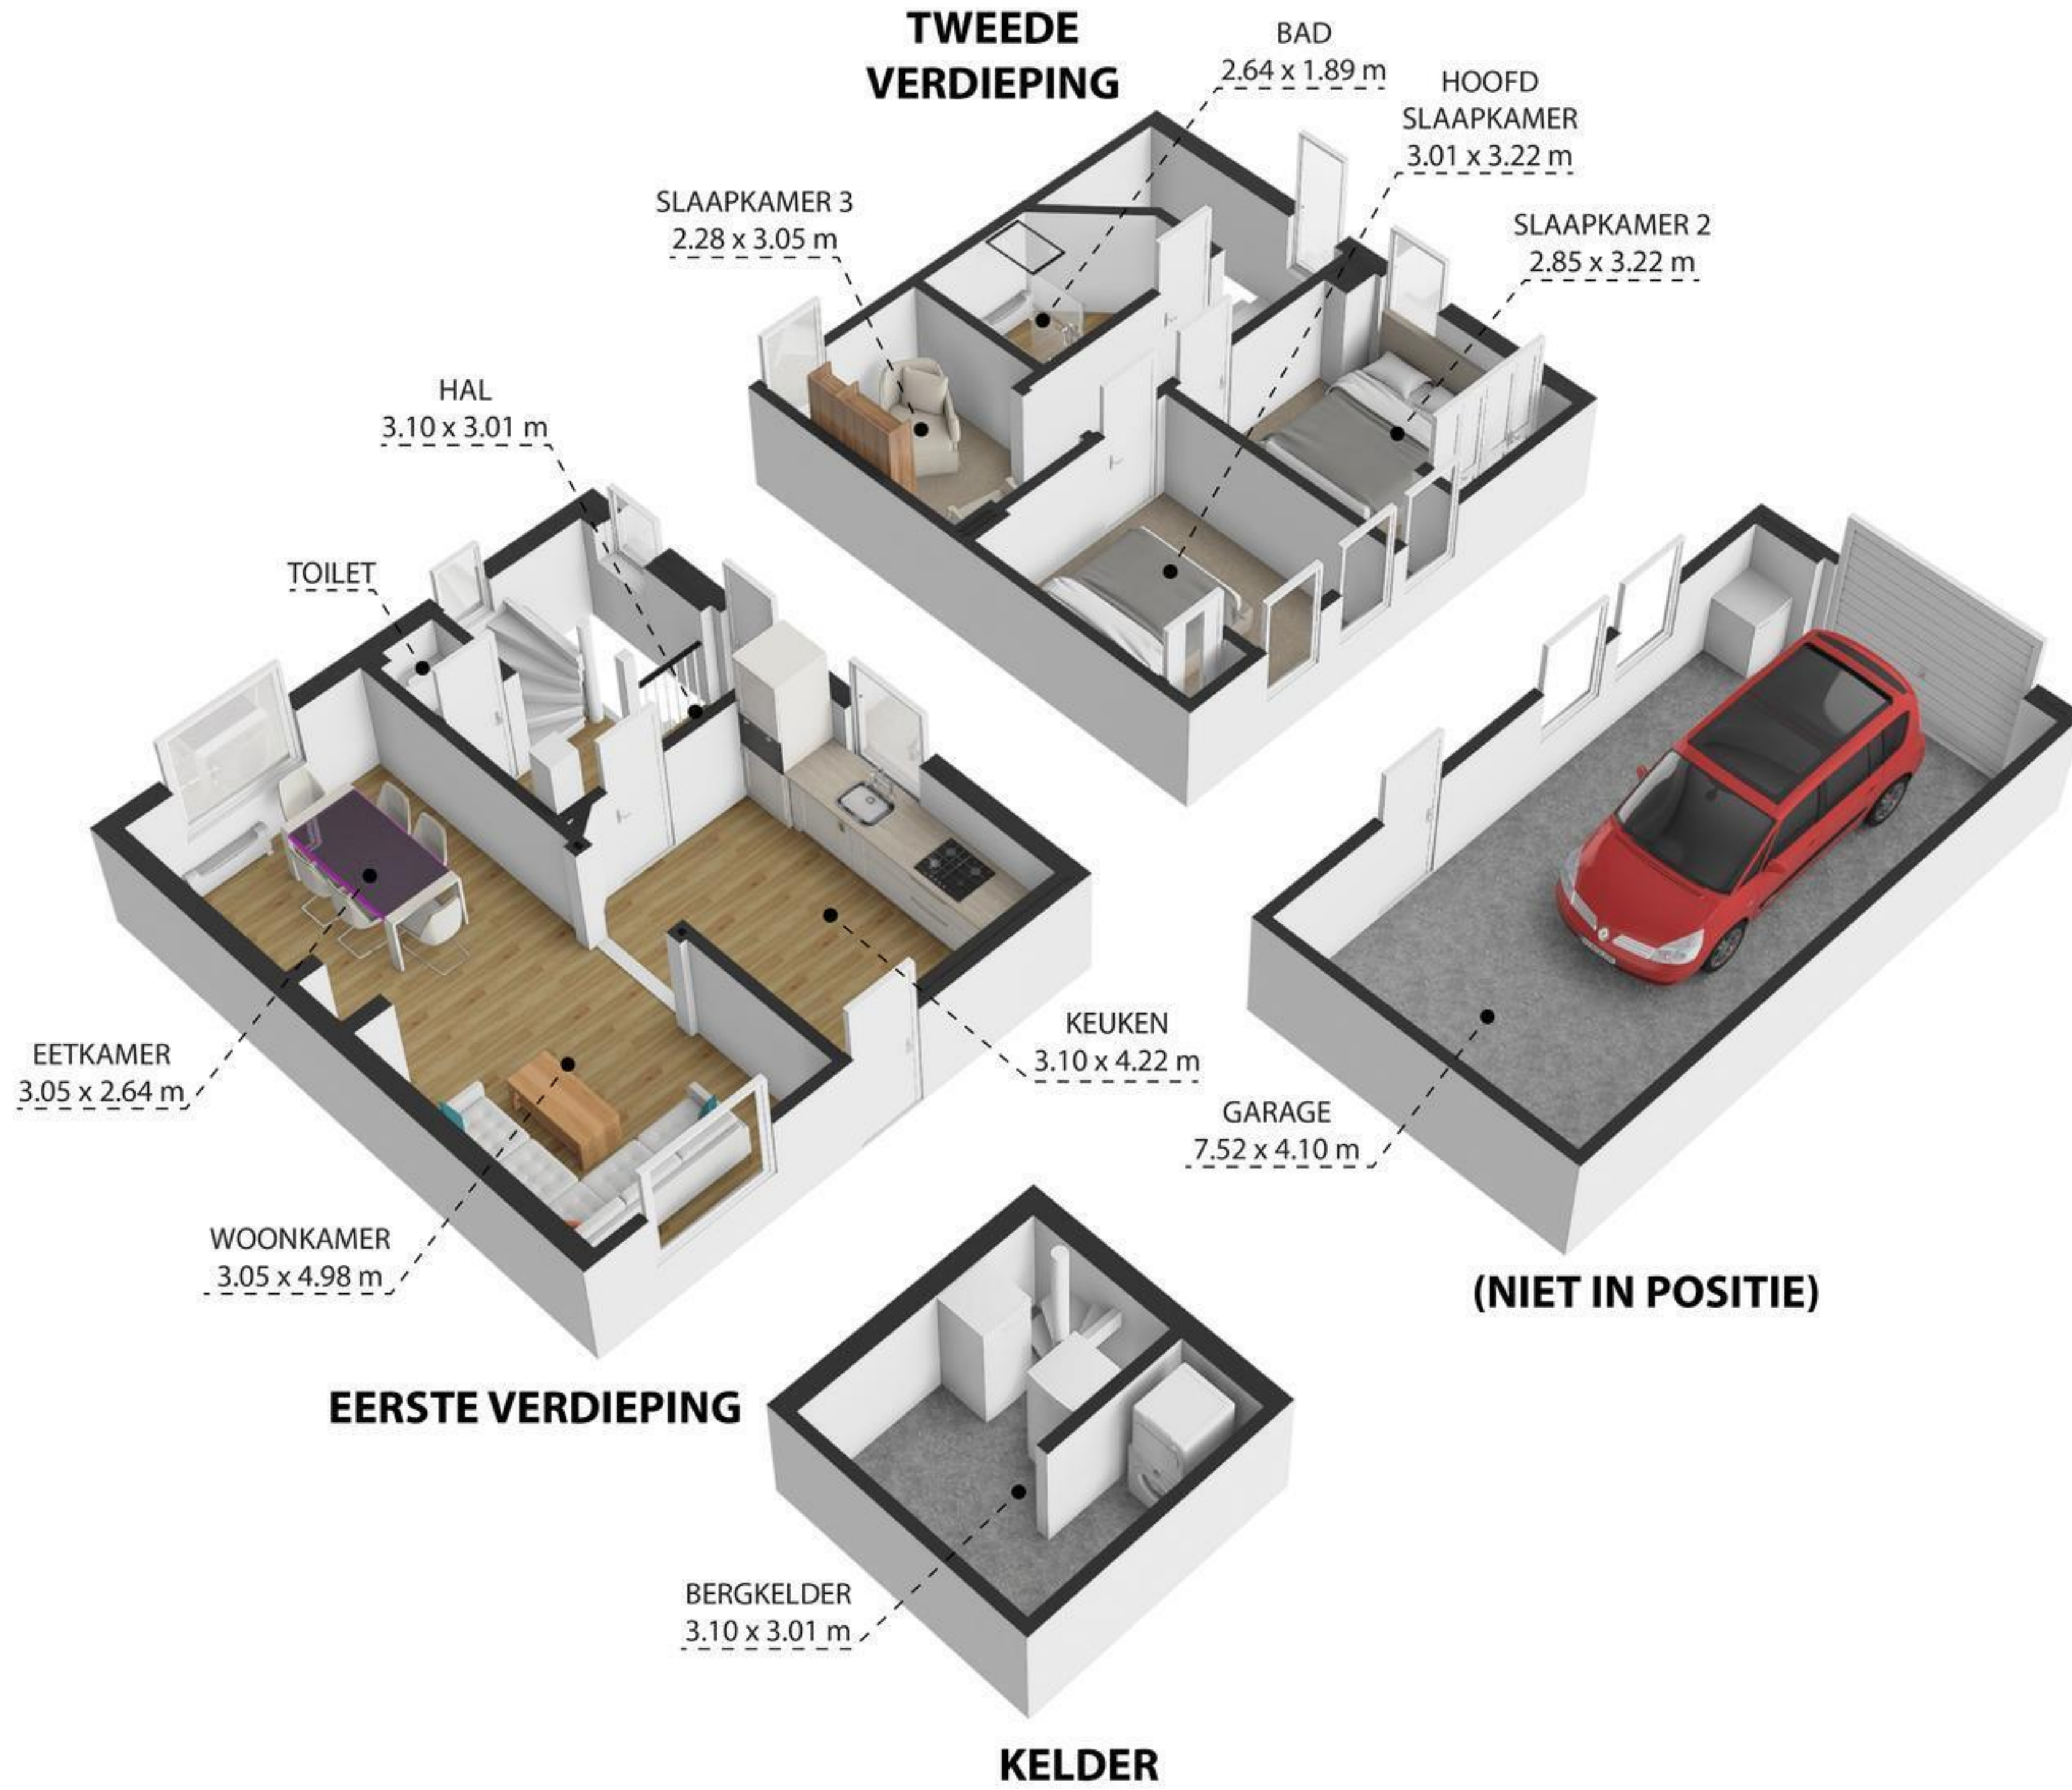

**KINSKYSTRAAT 50, 6171 LZ, STEIN 6171 LZ**  
TOTAL APPROX. FLOOR AREA 121 SQ.M

Whilst every attempt has been made to ensure the accuracy of the floor plan contained here, measurements of doors, windows, rooms and any other items are approximate and no responsibility is taken for any error, omission, or misstatement. This plan is for illustrative purposes only and should be used as such by any prospective purchaser.