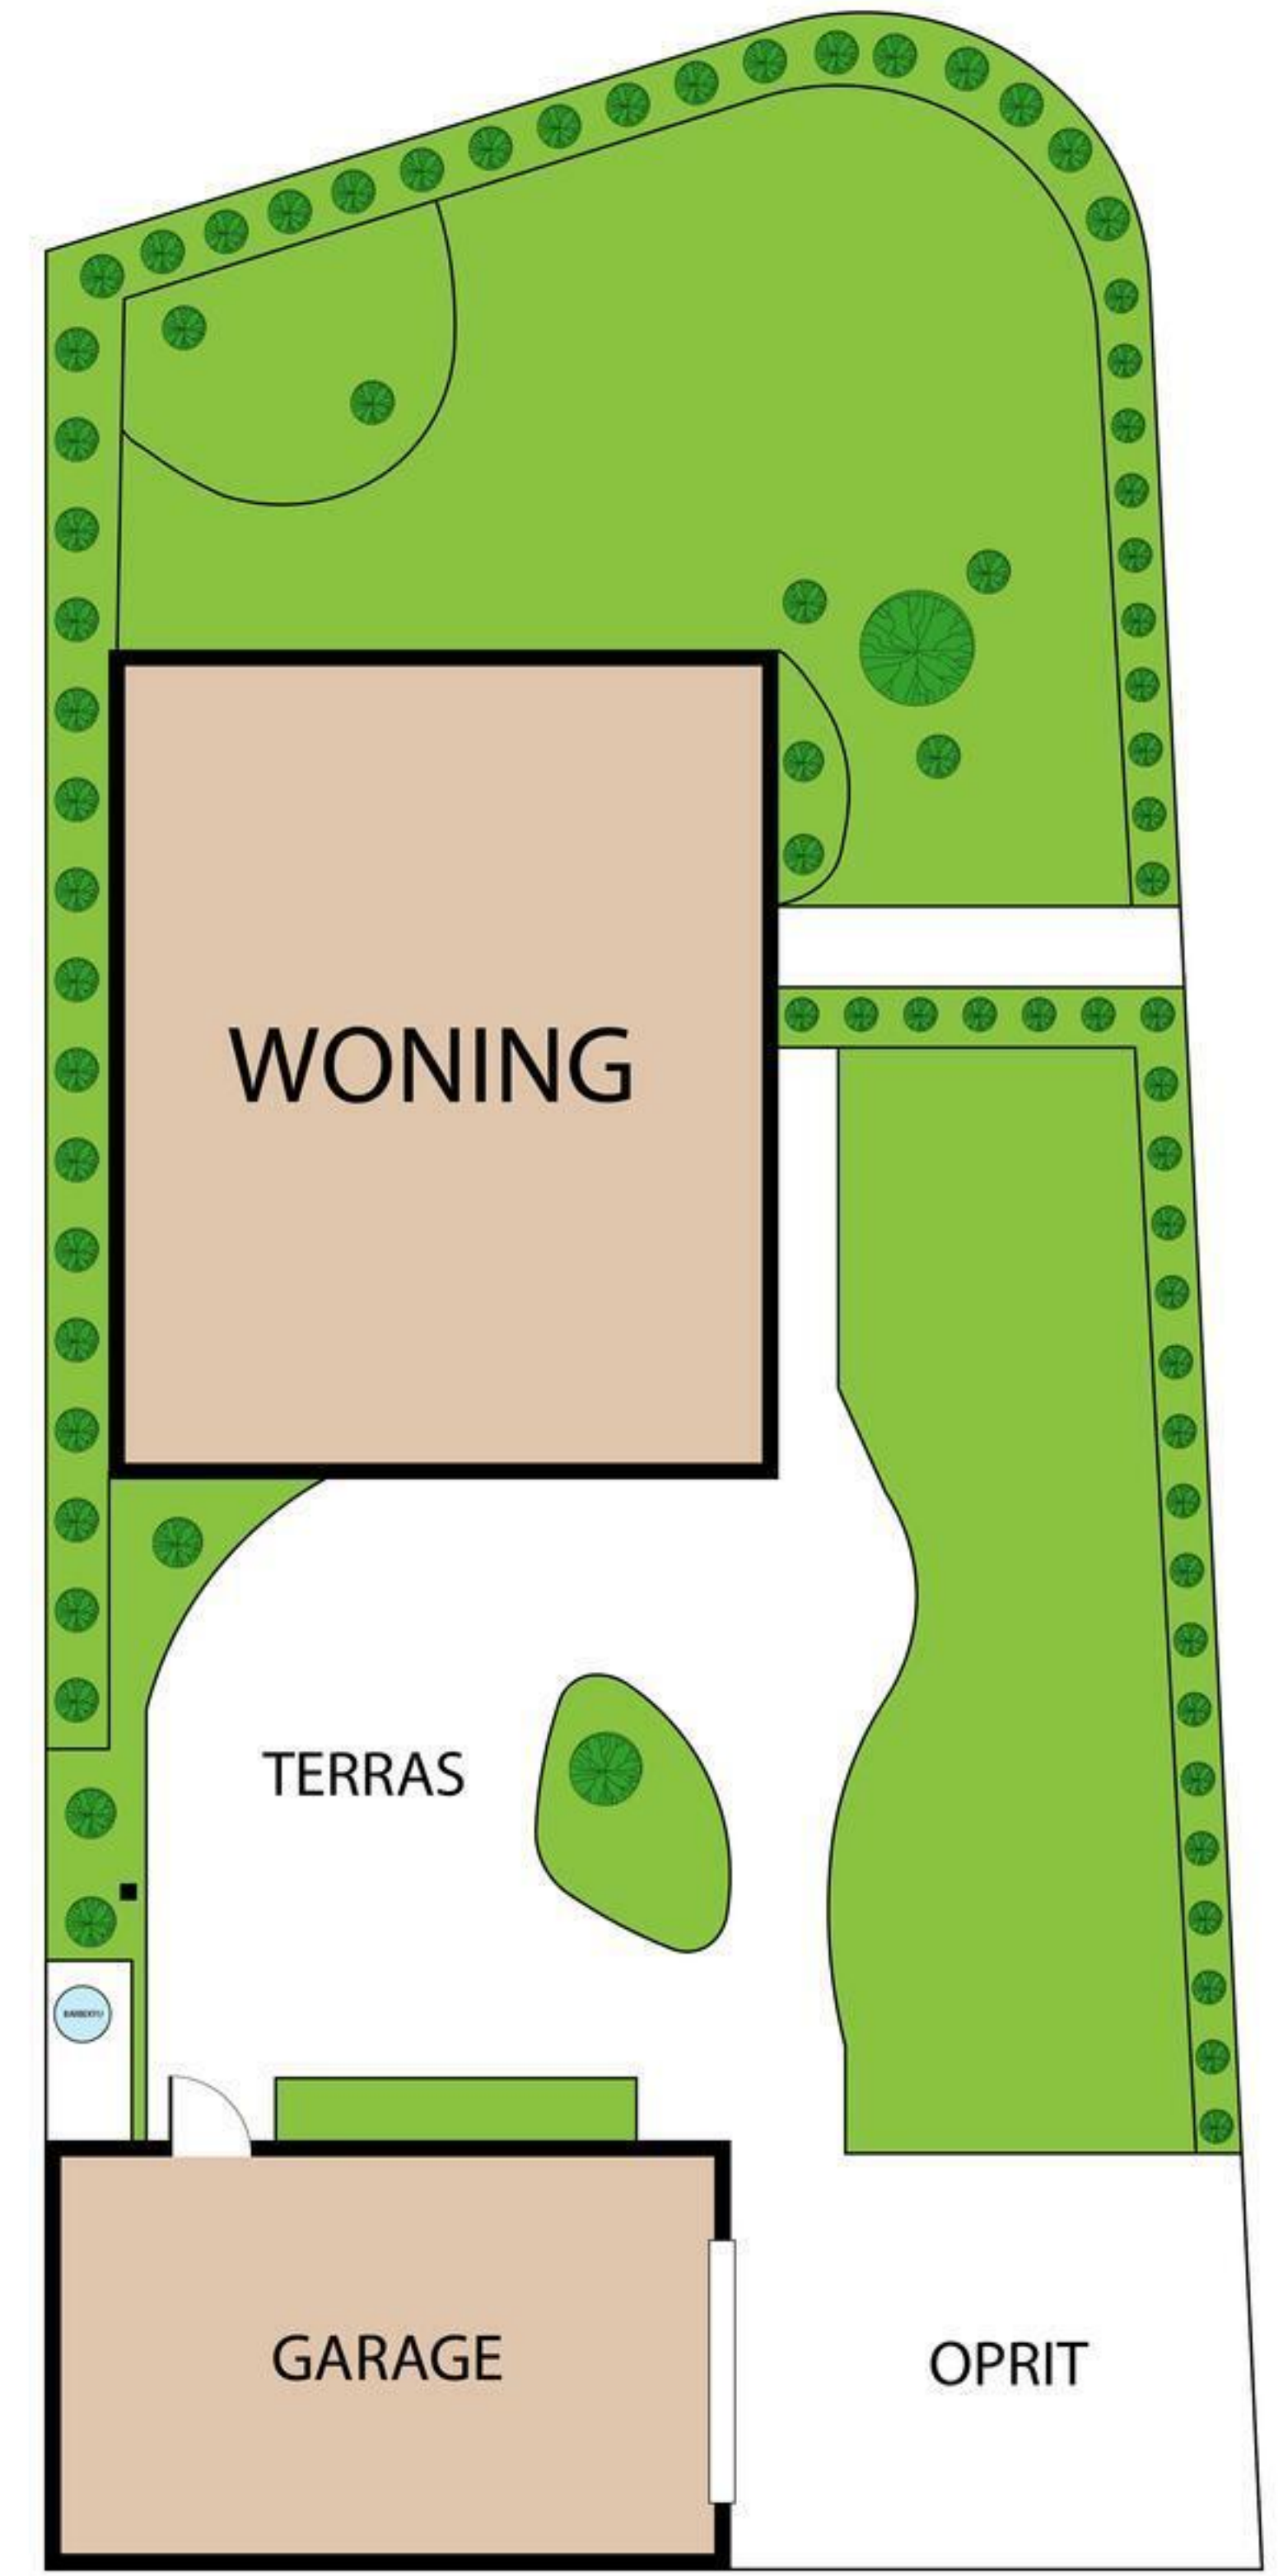

**KINSKYSTRAAT 50, 6171 LZ, STEIN 6171 LZ**  
TOTAL APPROX. FLOOR AREA 121 SQ.M

Whilst every attempt has been made to ensure the accuracy of the floor plan contained here, measurements of doors, windows, rooms and any other items are approximate and no responsibility is taken for any error, omission, or misstatement. This plan is for illustrative purposes only and should be used as such by any prospective purchaser.