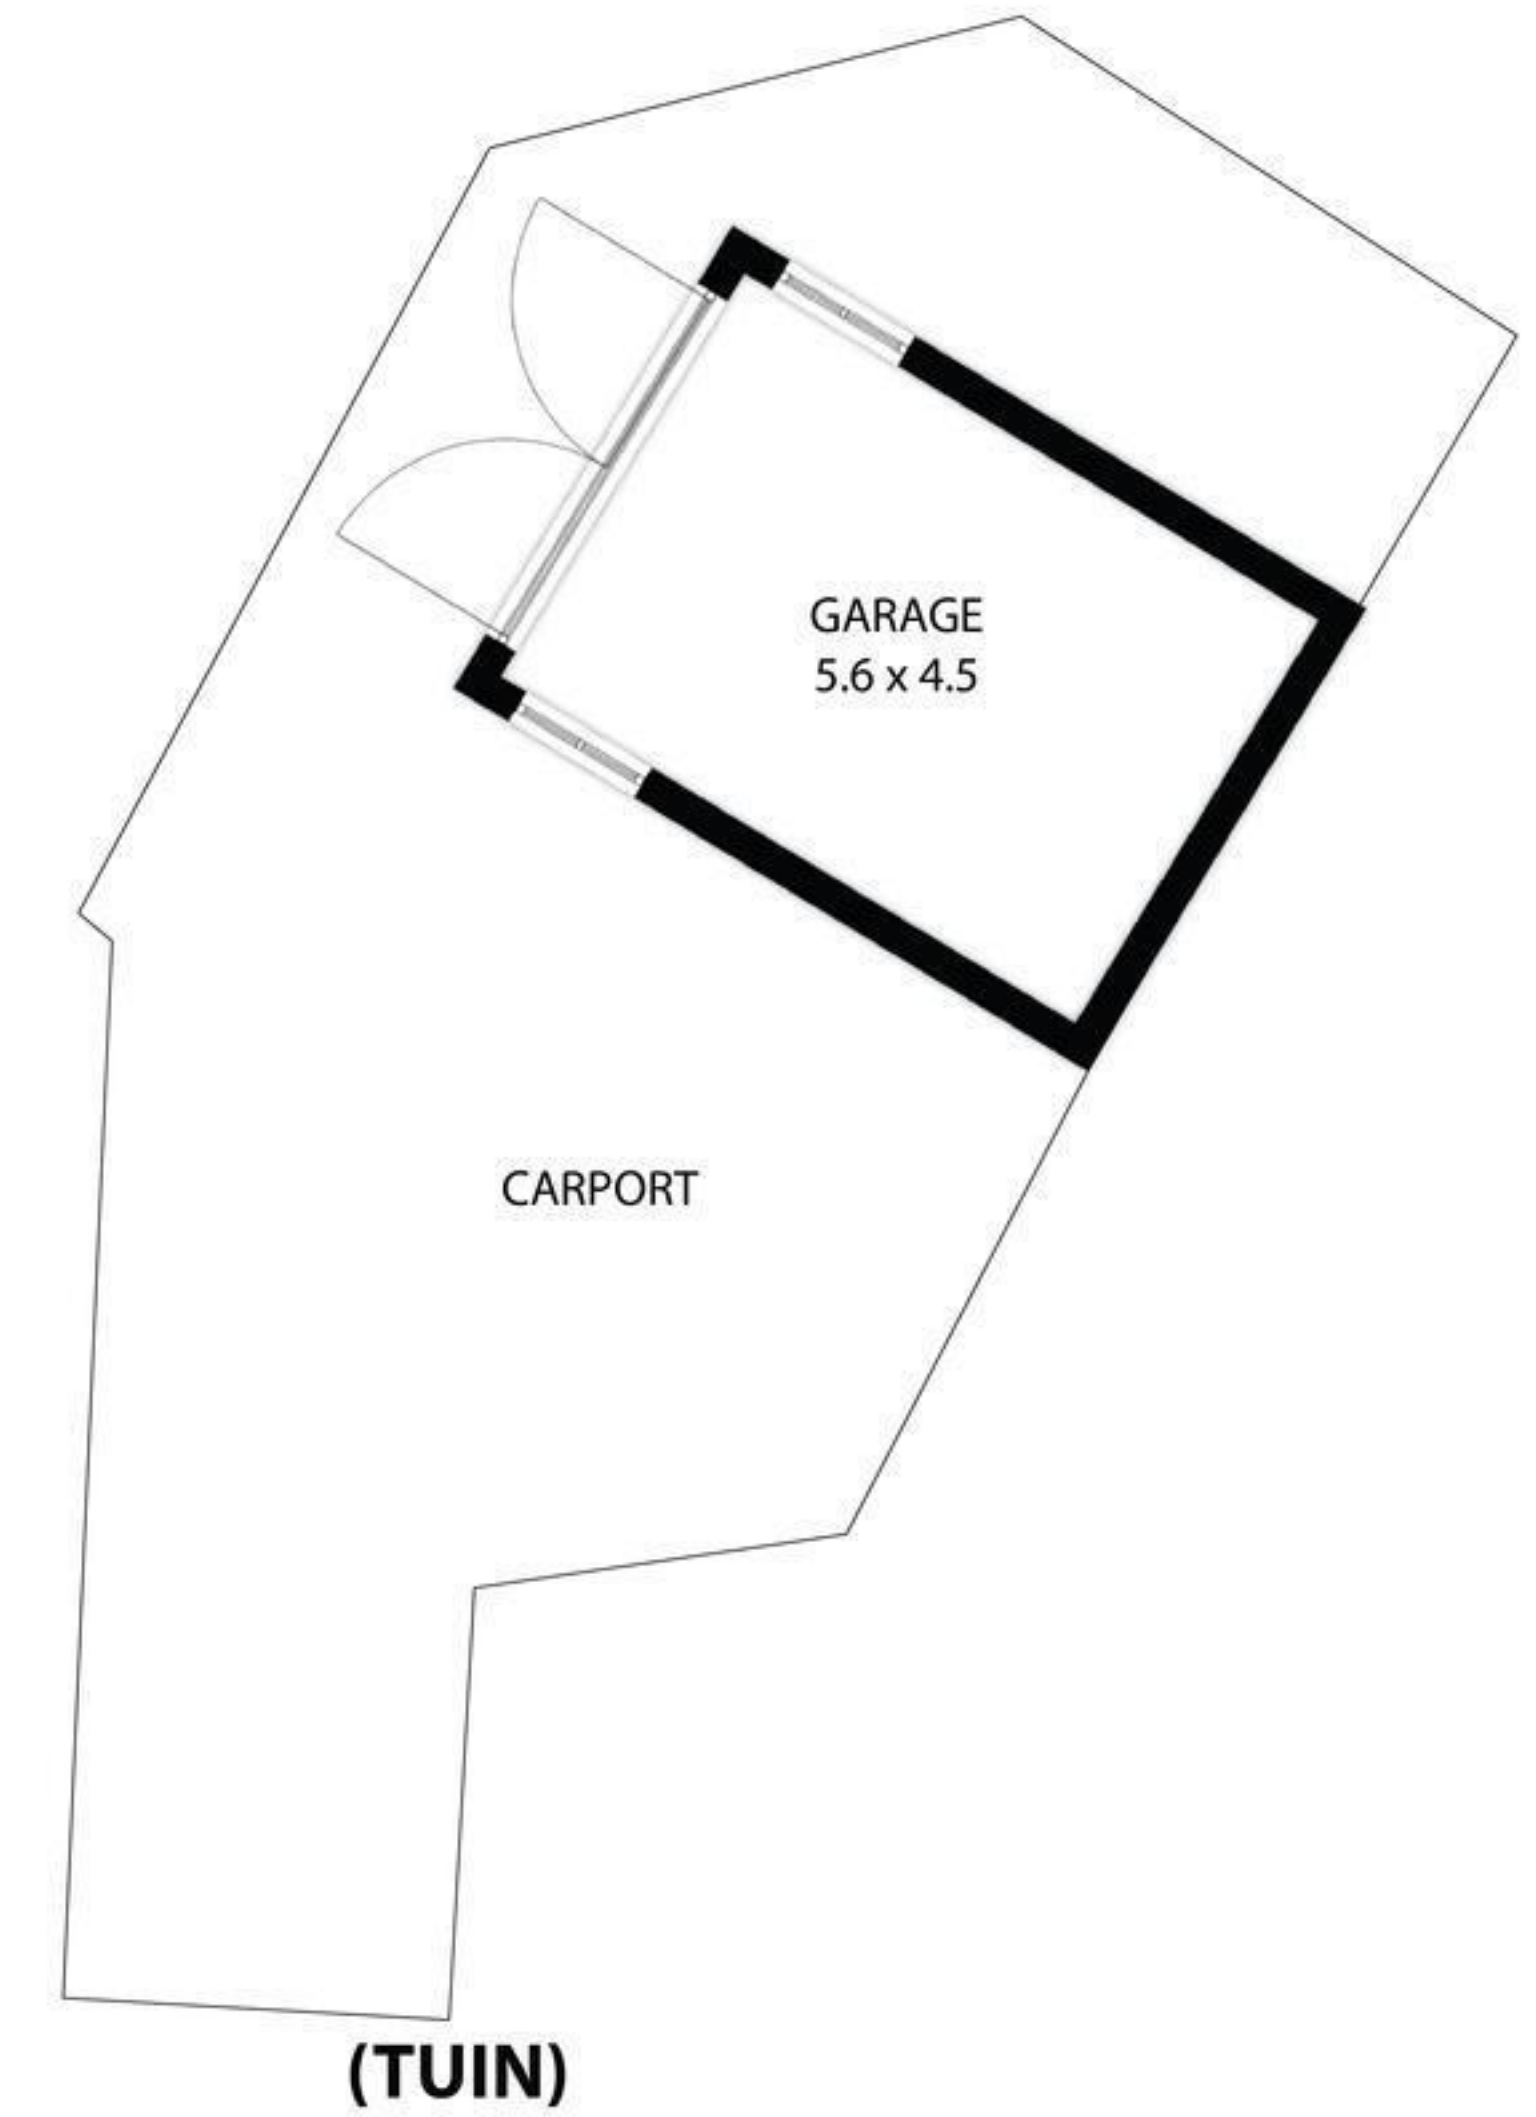

TWEEDE VERDIEPING

BEGANE GROND

EERSTE VERDIEPING

Koebeek 1, 3792, Voeren 3792

TOTAL APPROX. FLOOR AREA 285 SQ.M

Whilst every attempt has been made to ensure the accuracy of the floor plan contained here, measurements of doors, windows, rooms and any other items are approximate and no responsibility is taken for any error, omission, or misstatement. This plan is for illustrative purposes only and should be used as such by any prospective purchaser.

Koebeek 1, 3792, Voeren 3792

TOTAL APPROX. FLOOR AREA 285 SQ.M

Whilst every attempt has been made to ensure the accuracy of the floor plan contained here, measurements of doors, windows, rooms and any other items are approximate and no responsibility is taken for any error, omission, or misstatement. This plan is for illustrative purposes only and should be used as such by any prospective purchaser.