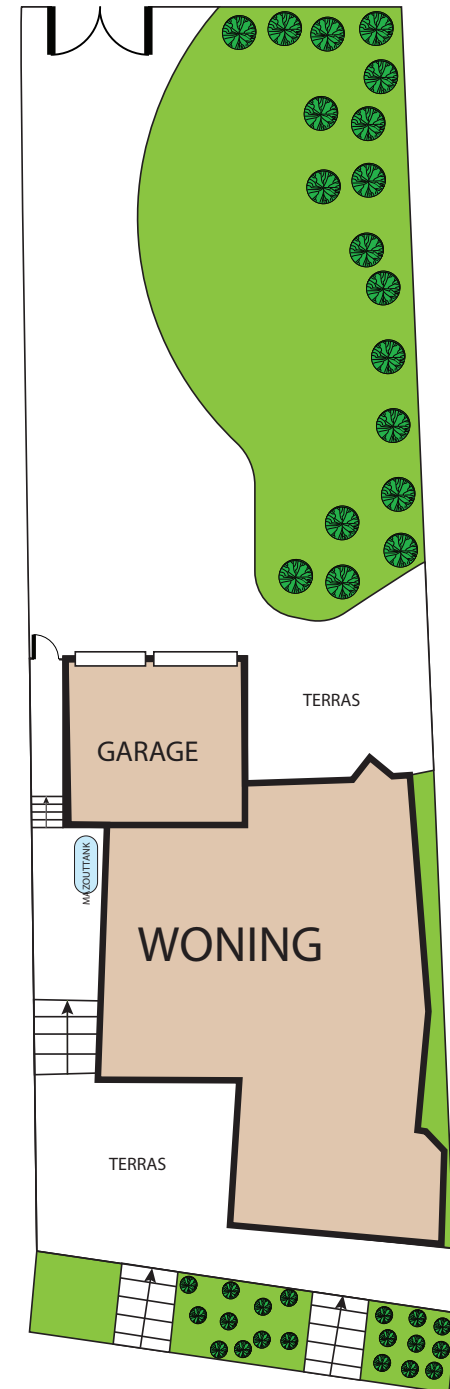

BEGANE GROND

ZOLDER

EERSTE VERDIEPING

KELDER

Kremersstraat 37, 3700, Tongeren 3700
TOTAL APPROX. FLOOR AREA 392 SQ.M

Whilst every attempt has been made to ensure the accuracy of the floor plan contained here, measurements of doors, windows, rooms and any other items are approximate and no responsibility is taken for any error, omission, or misstatement. This plan is for illustrative purposes only and should be used as such by any prospective purchaser.