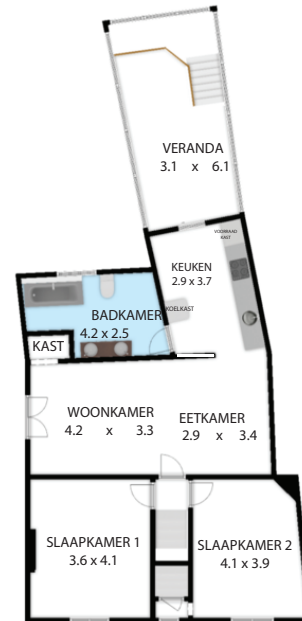

BEGANE GROND

ZOLDER

EERSTE VERDIEPING

KELDER

Kremersstraat 37, 3700, Tongeren 3700
TOTAL APPROX. FLOOR AREA 392 SQ.M

Whilst every attempt has been made to ensure the accuracy of the floor plan contained here, measurements of doors, windows, rooms and any other items are approximate and no responsibility is taken for any error, omission, or misstatement. This plan is for illustrative purposes only and should be used as such by any prospective purchaser.