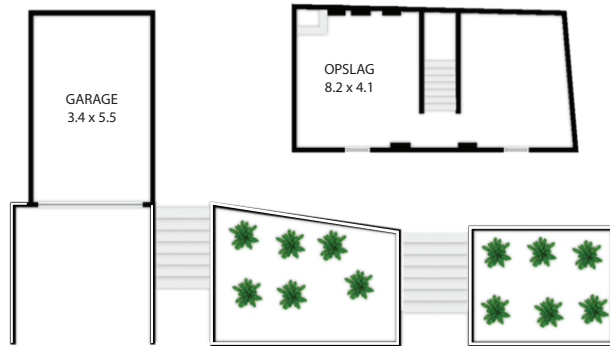

BEGANE GROND

ZOLDER

EERSTE VERDIEPING

KELDER

Kremersstraat 37, 3700, Tongeren 3700
TOTAL APPROX. FLOOR AREA 392 SQ.M

Whilst every attempt has been made to ensure the accuracy of the floor plan contained here, measurements of doors, windows, rooms and any other items are approximate and no responsibility is taken for any error, omission, or misstatement. This plan is for illustrative purposes only and should be used as such by any prospective purchaser.