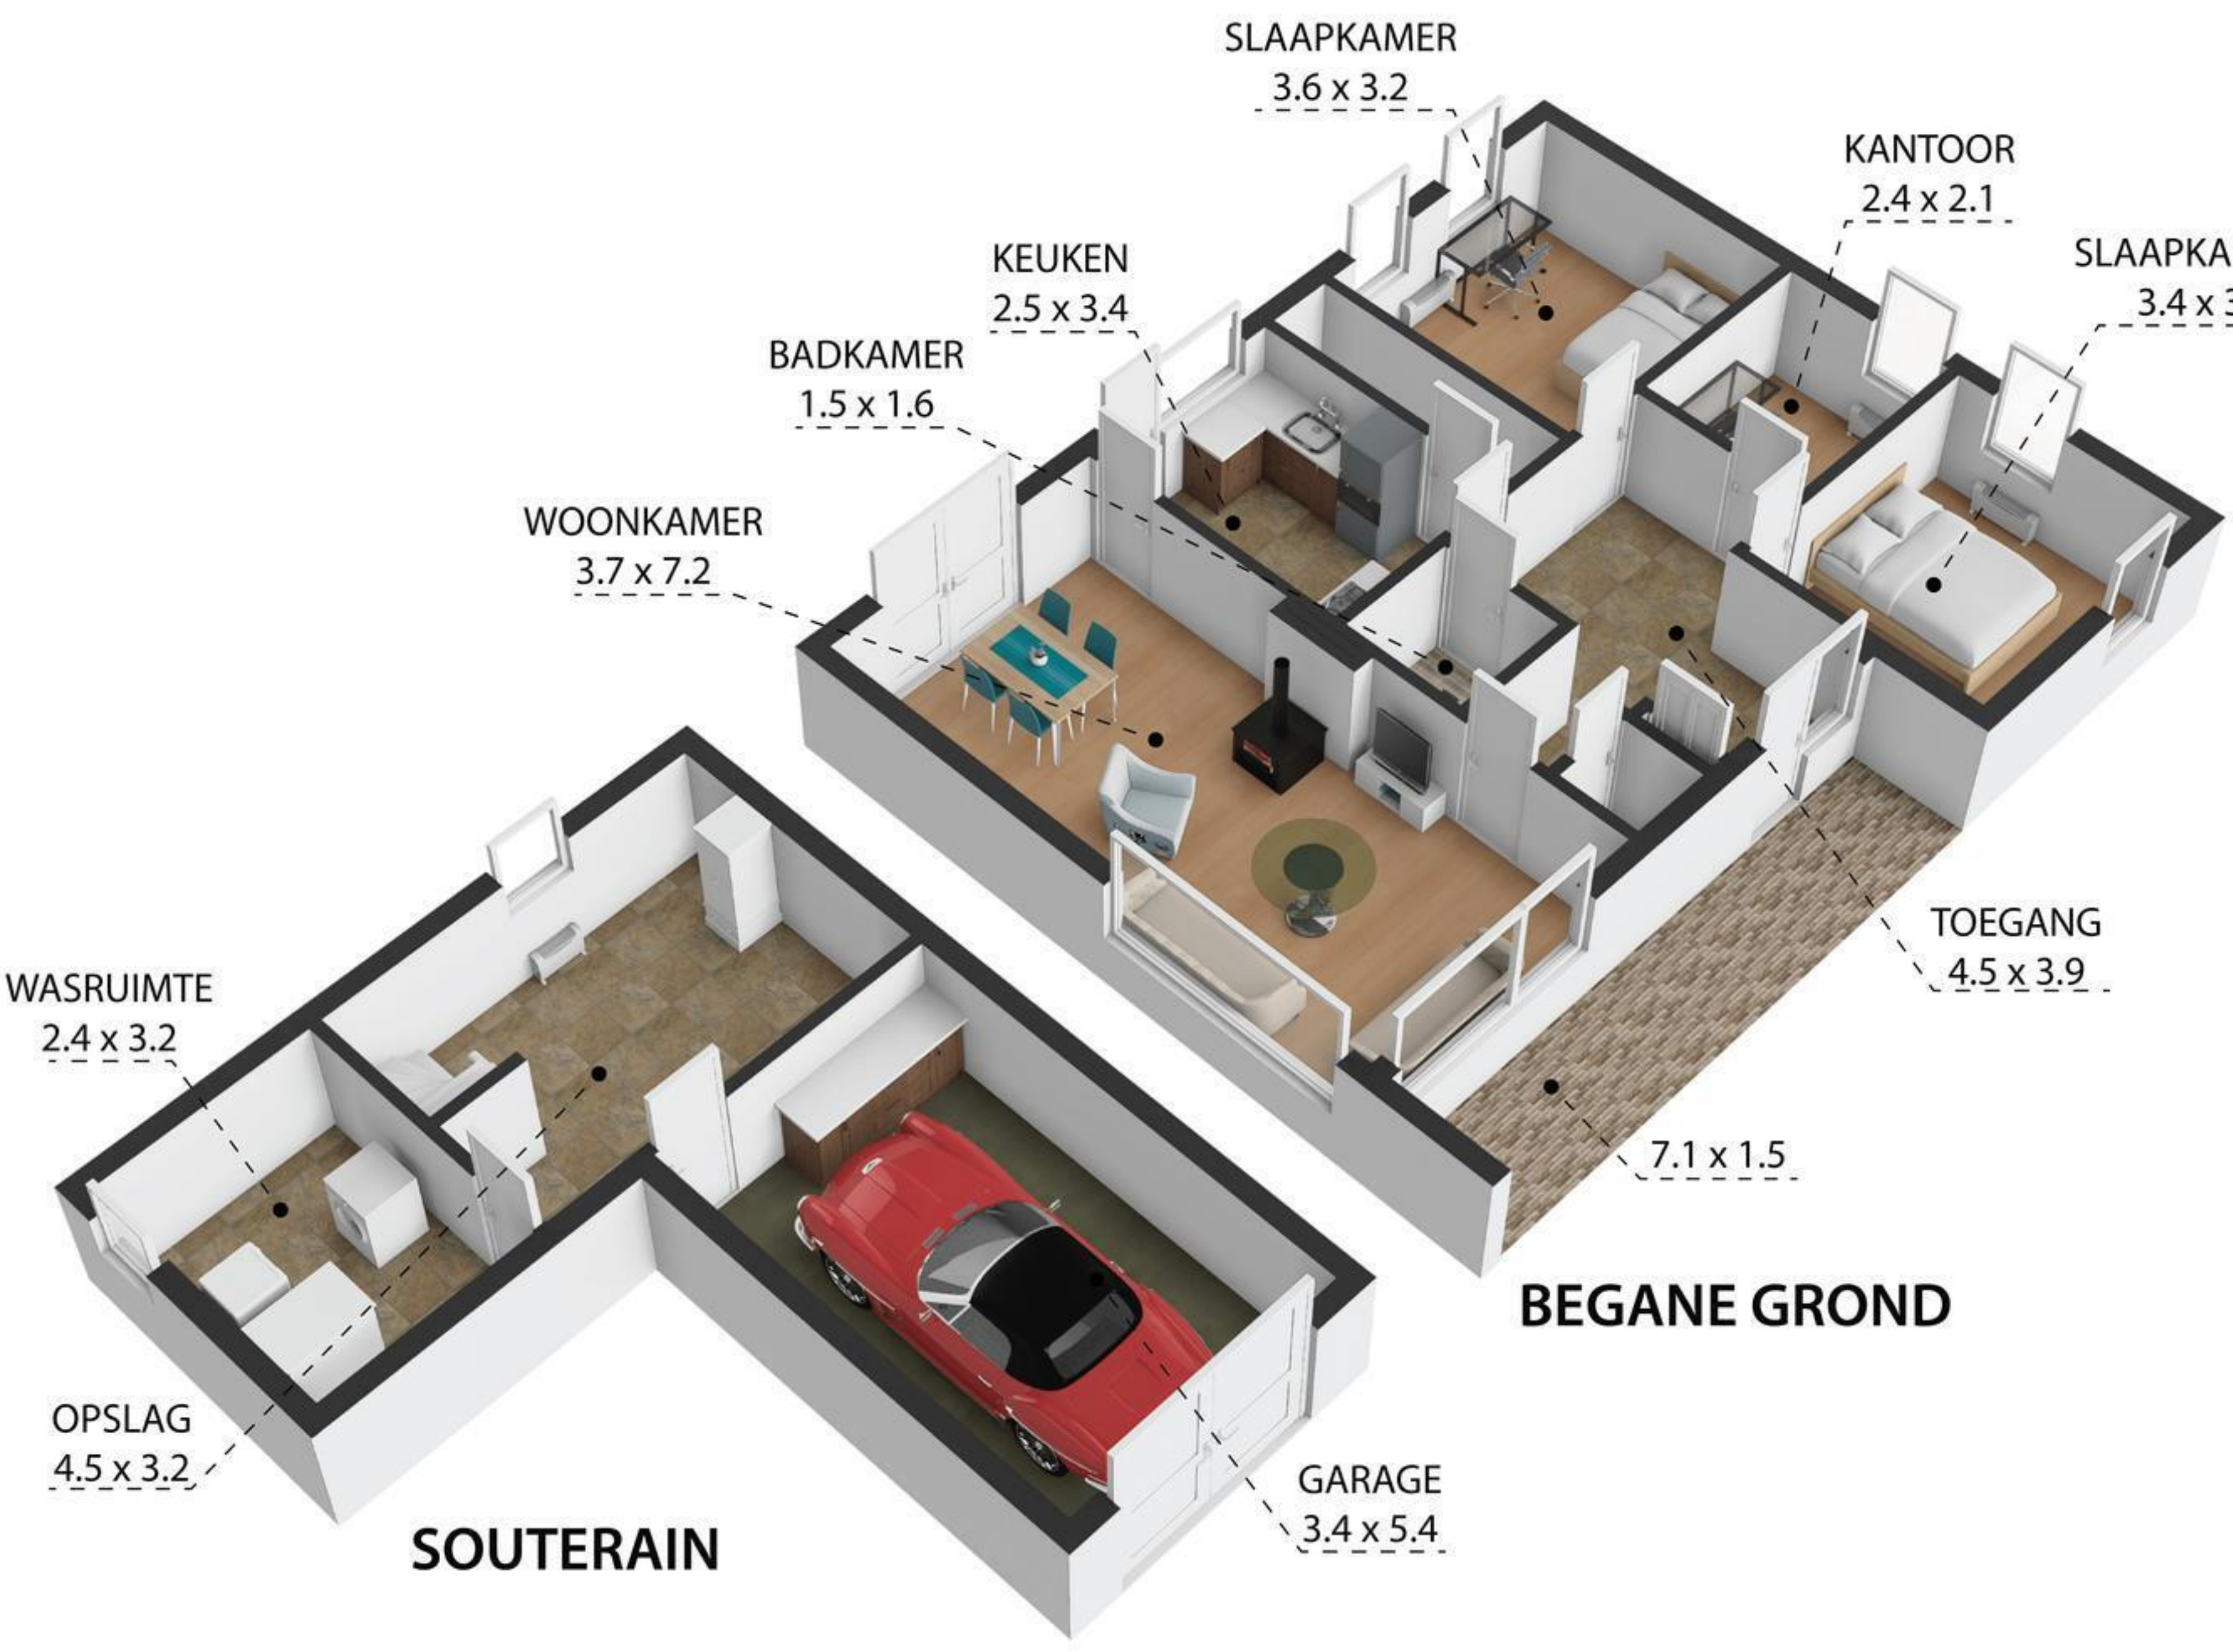

Mareheiweg 27, 6343 EM, Klimmen 6343 EM

TOTAL APPROX. FLOOR AREA 128 SQ.M

Whilst every attempt has been made to ensure the accuracy of the floor plan contained here, measurements of doors, windows, rooms and any other items are approximate and no responsibility is taken for any error, omission, or misstatement. This plan is for illustrative purposes only and should be used as such by any prospective purchaser.