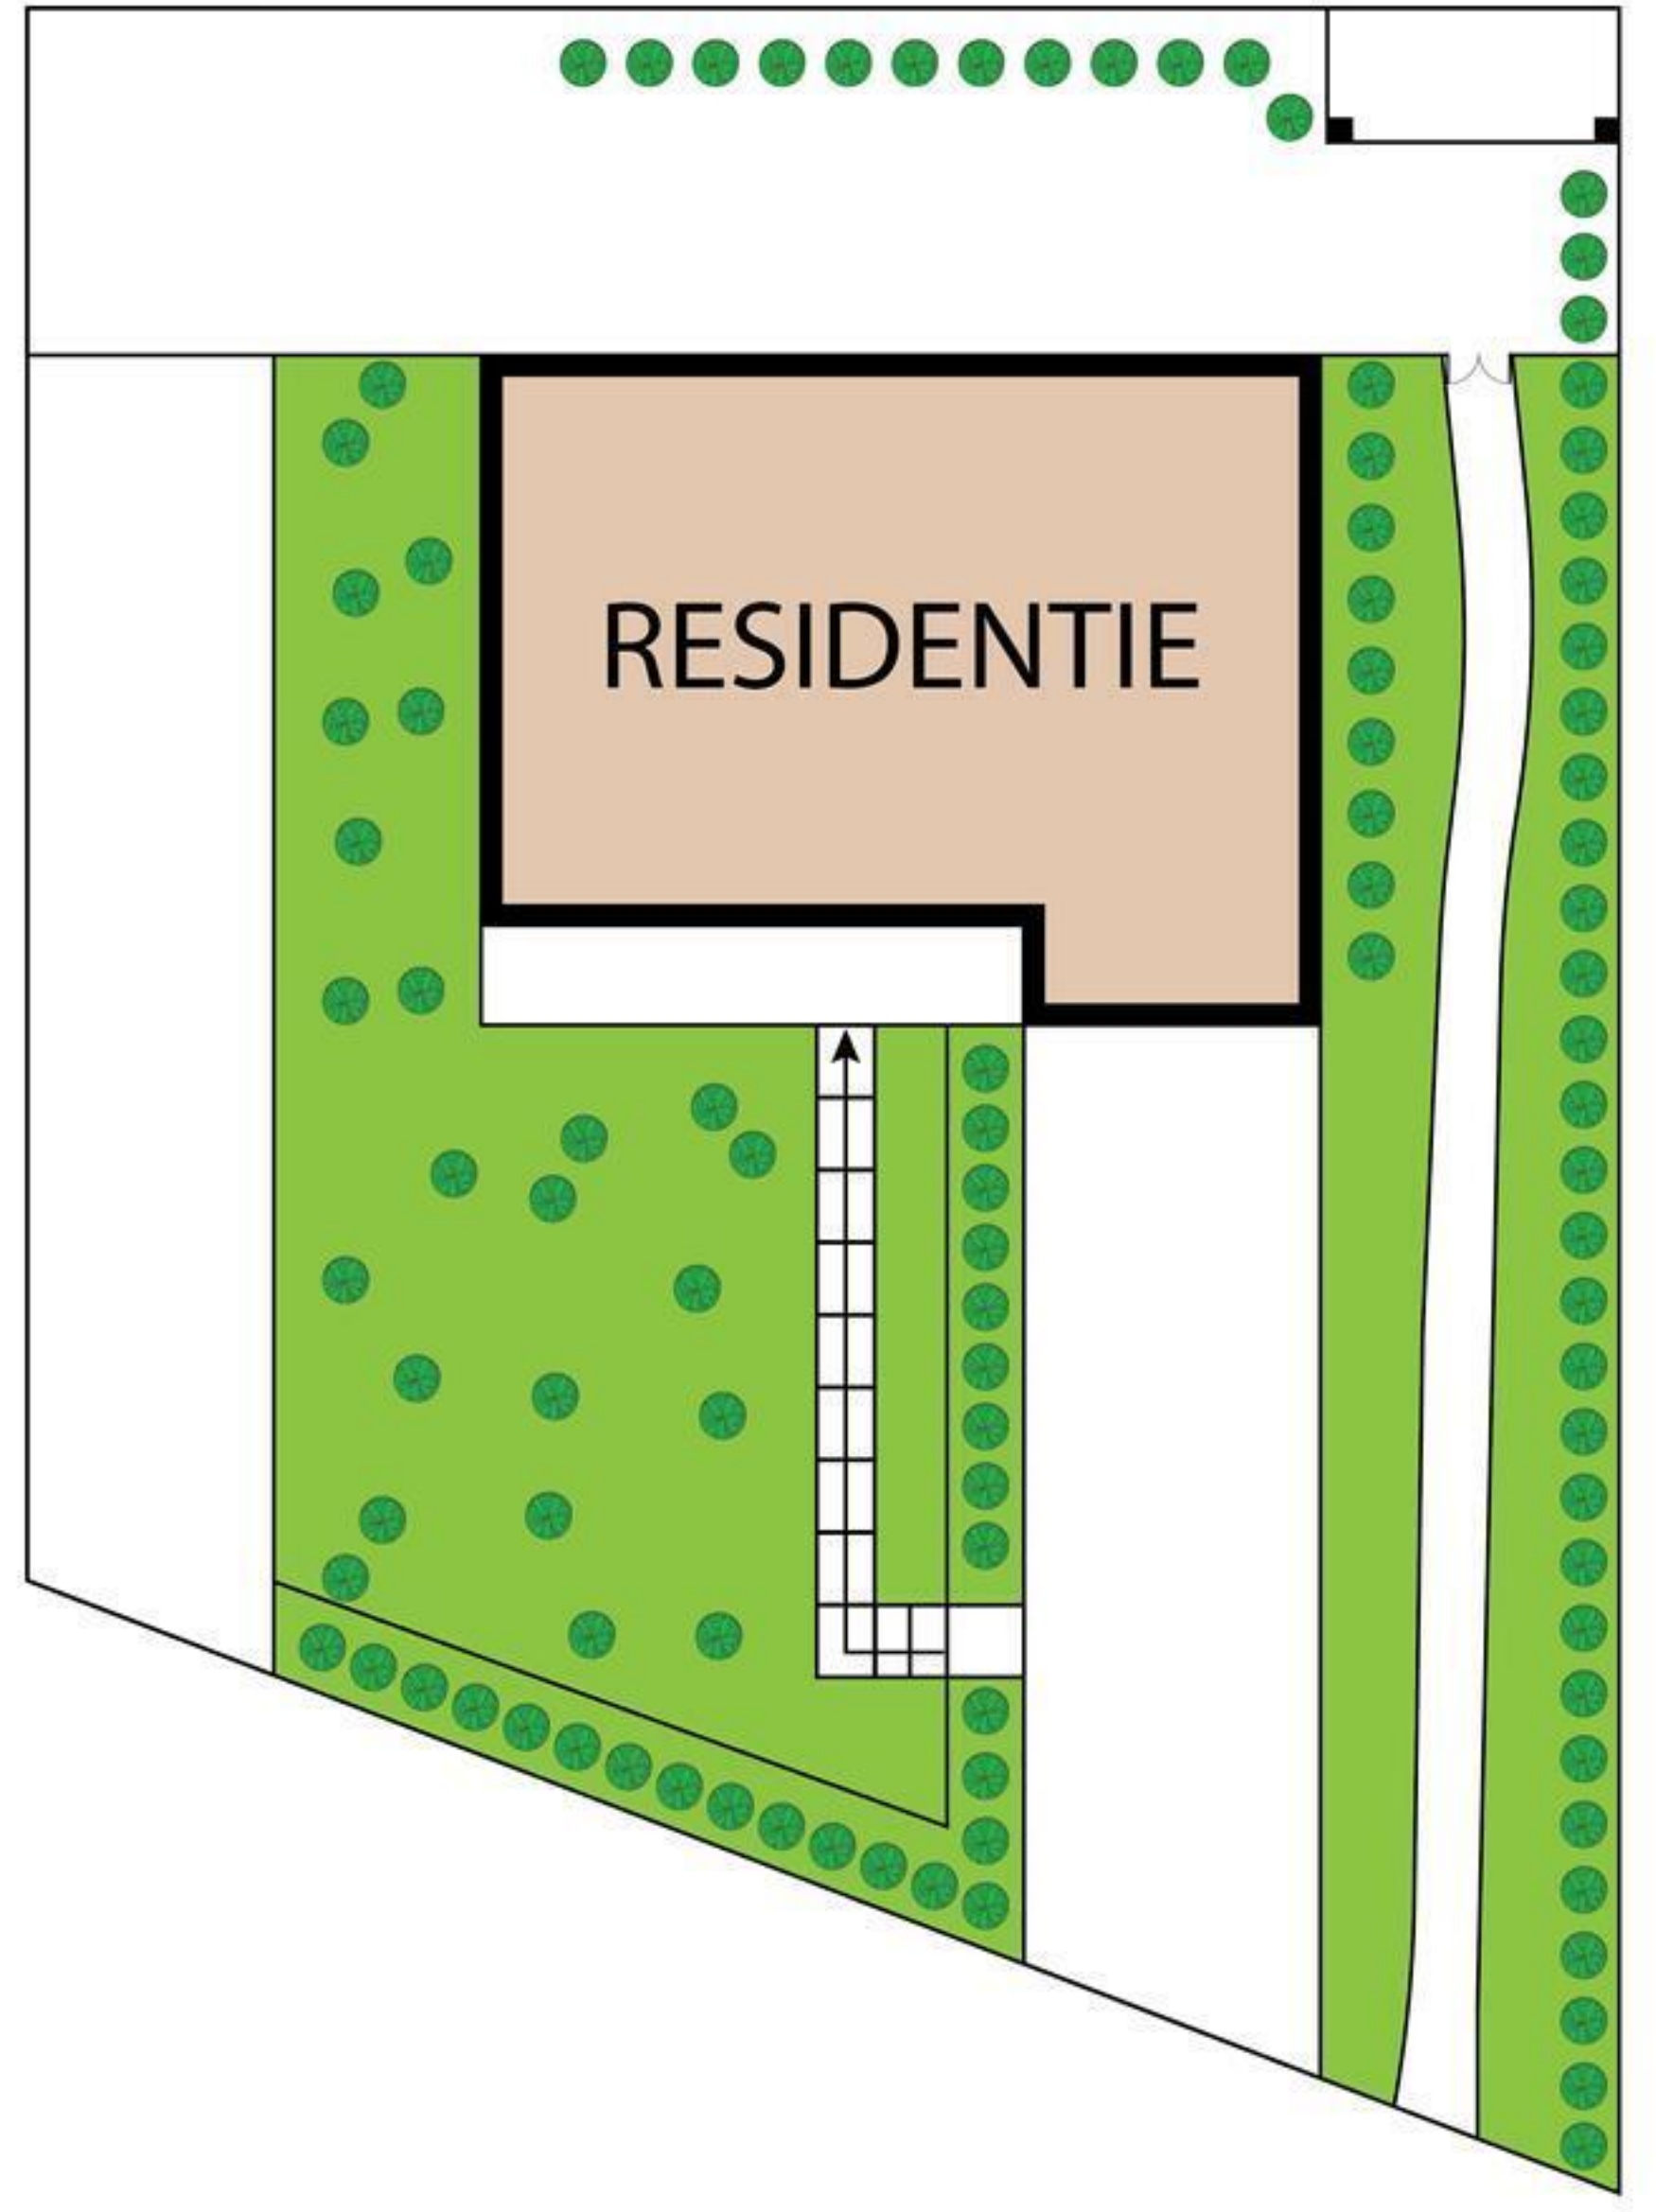

Mareheiweg 27, 6343 EM, Klimmen 6343 EM

TOTAL APPROX. FLOOR AREA 128 SQ.M

Whilst every attempt has been made to ensure the accuracy of the floor plan contained here, measurements of doors, windows, rooms and any other items are approximate and no responsibility is taken for any error, omission, or misstatement. This plan is for illustrative purposes only and should be used as such by any prospective purchaser.