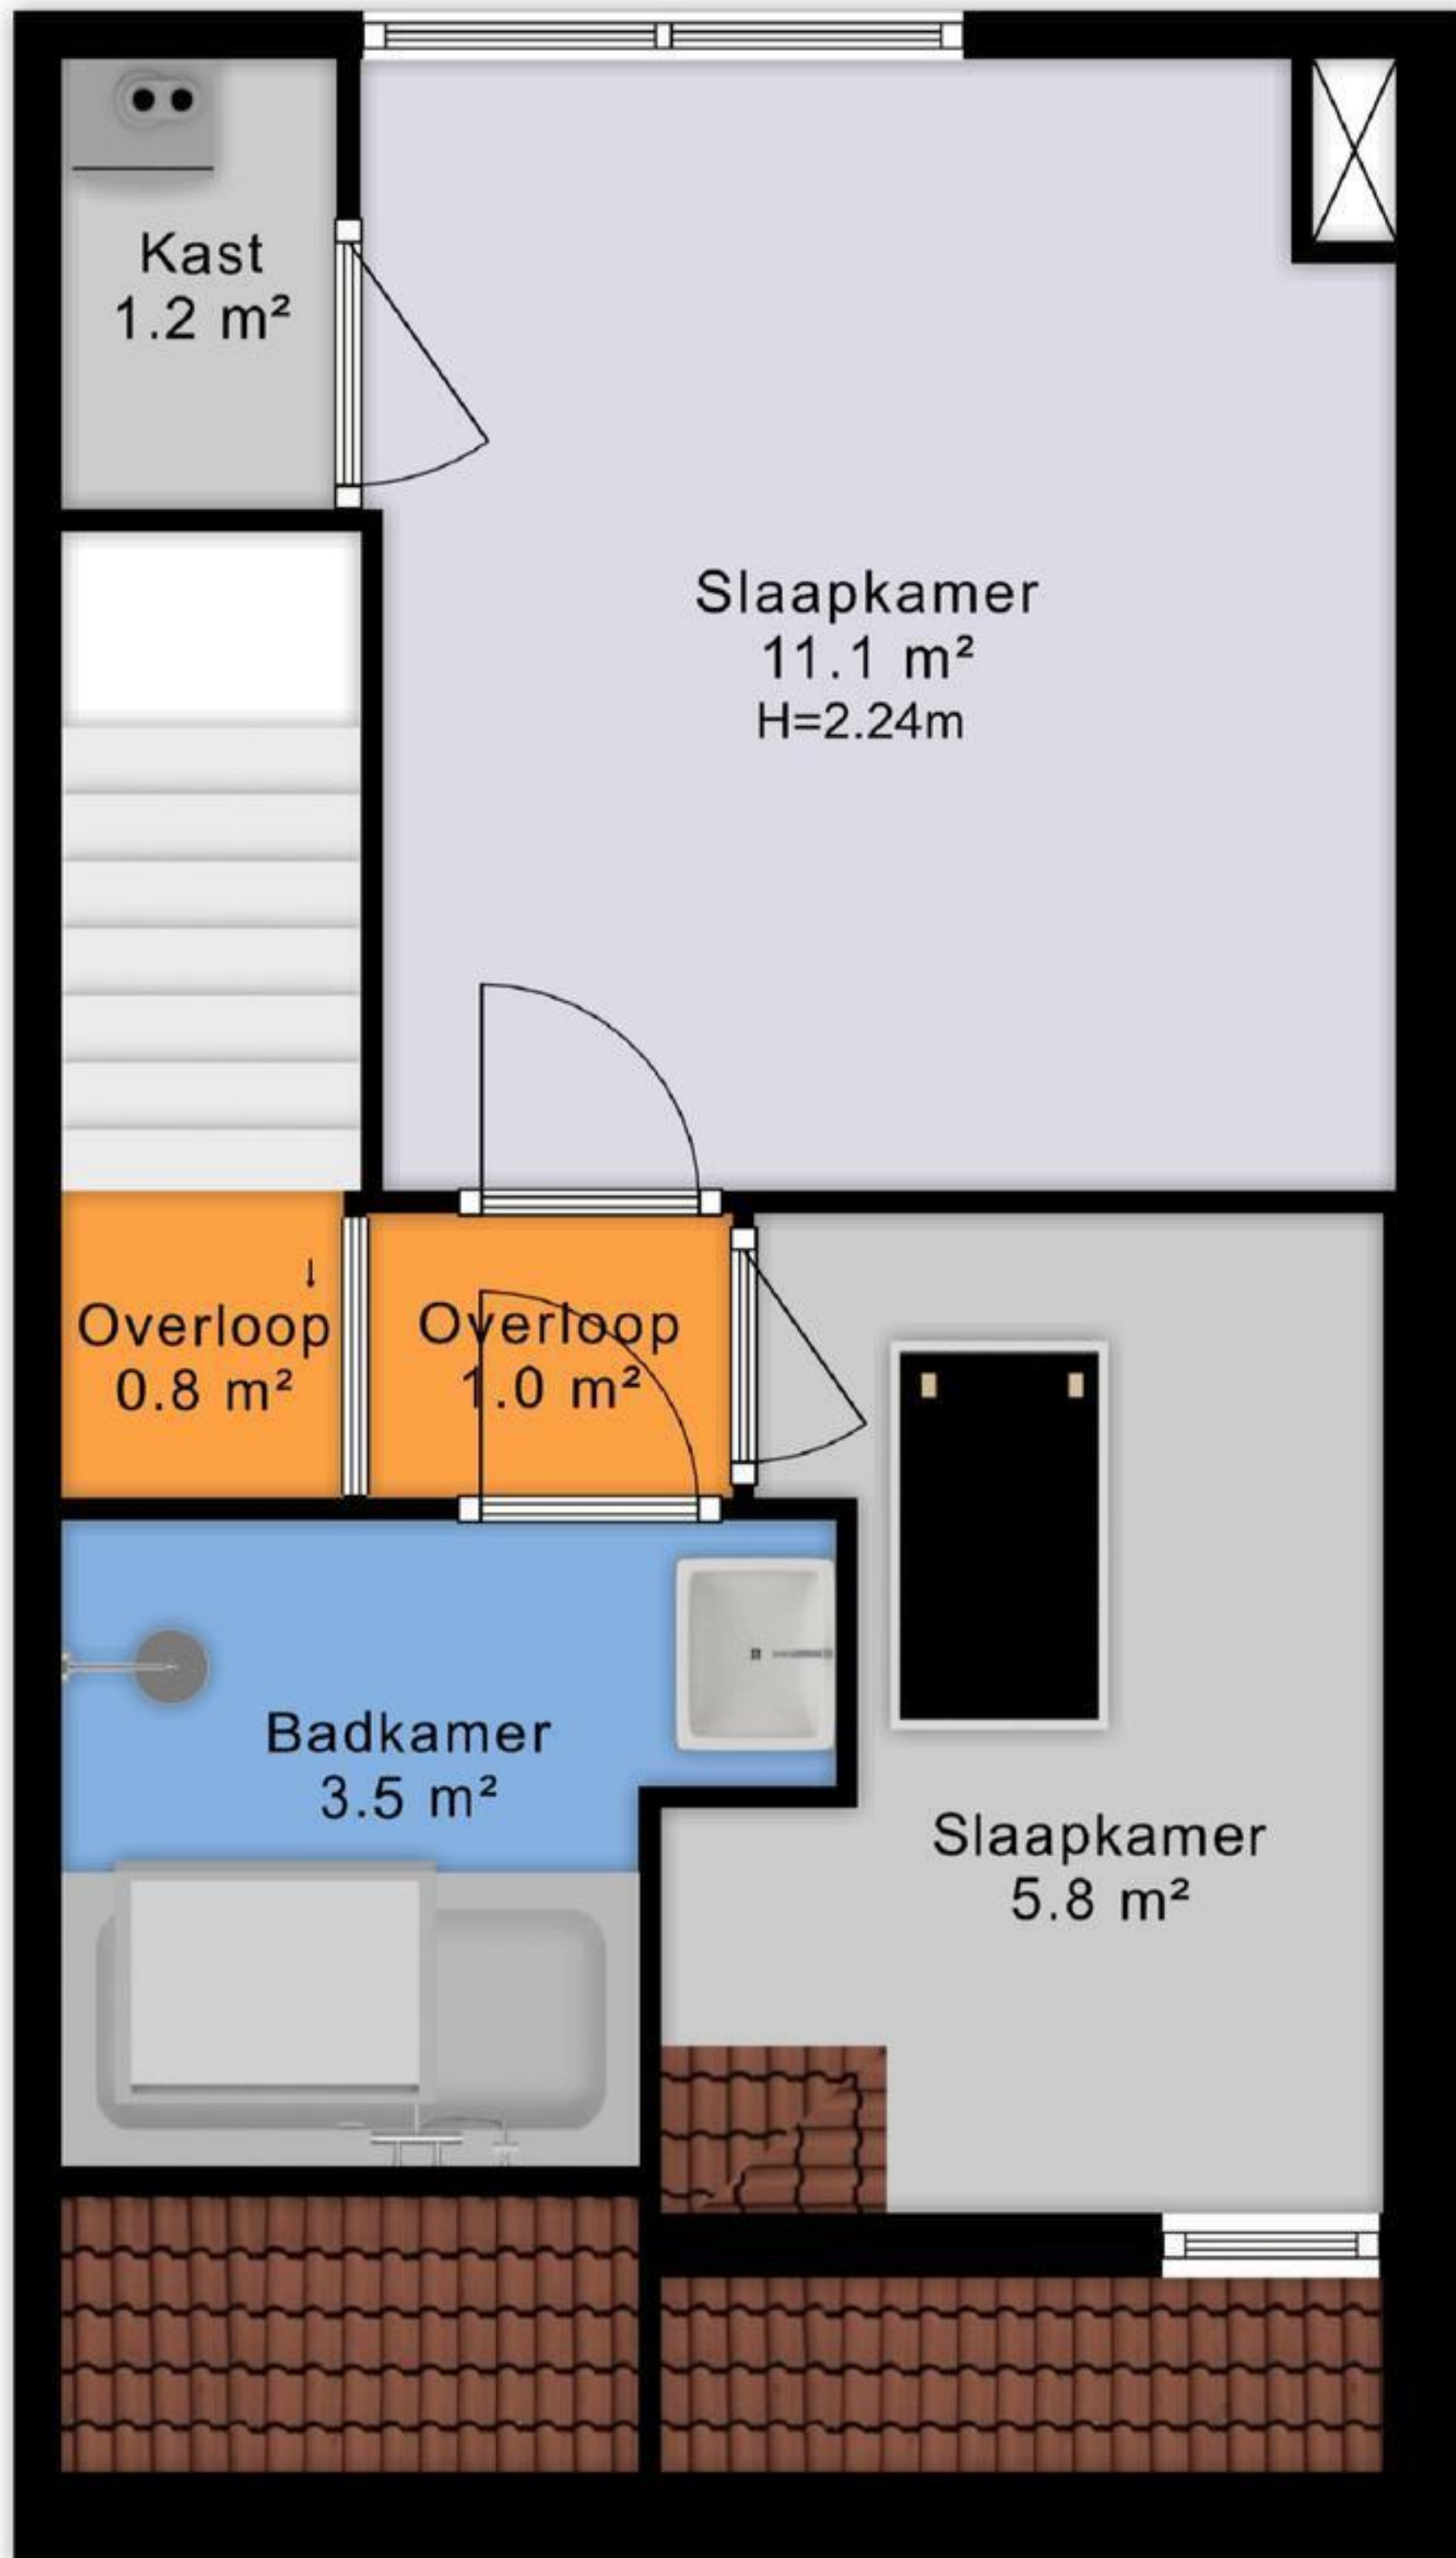

◀ 0.86 m ▶ ← 3.24 m →

◀ 0.93 m ▶ ← 3.16 m →

◀ 0.88 m ▶ ← 1.14 m → ← 1.96 m →

↑ 1.40 m ↓

↑ 3.01 m ↓

↑ 0.89 m ↓

↑ 0.83 m ↓

↑ 2.01 m ↓

↑ 1.26 m ↓

↑ 3.53 m ↓

↑ 6.72 m ↓

↑ 7.53 m ↓

↑ 3.12 m ↓

← 2.42 m → ← 1.64 m →

← 1.80 m → ← 2.25 m →

4.25 m

Zolder
3.4 m²
Nok H=1.96m

3.46 m