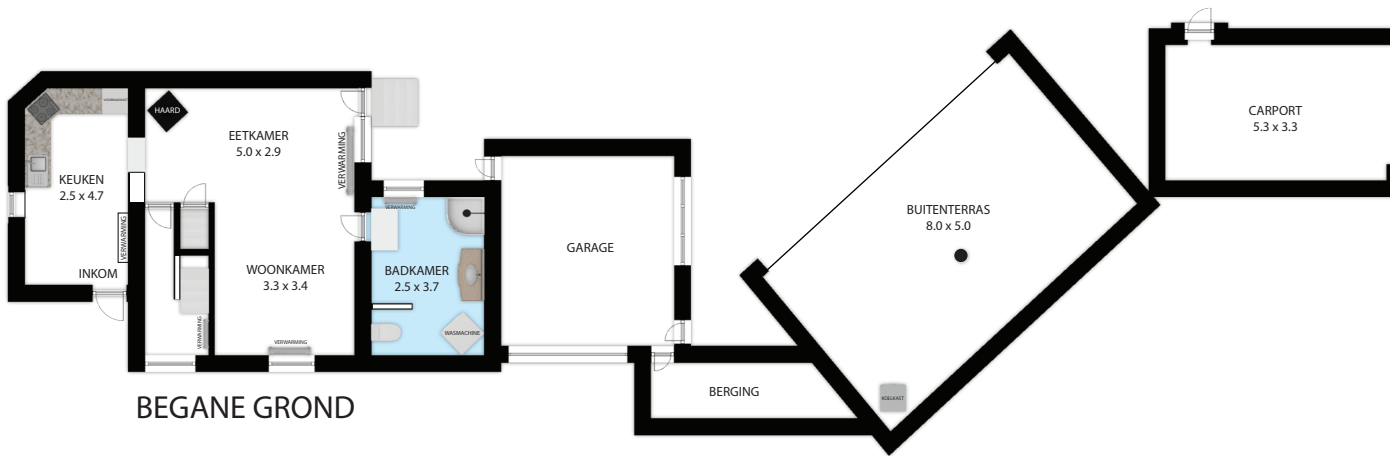

EERSTE VERDIEPING

BEGANE GROND

Montaigneweg 11, 3620, Lanaken 3620

TOTAL APPROX. FLOOR AREA 90 SQ.M

Whilst every attempt has been made to ensure the accuracy of the floor plan contained here, measurements of doors, windows, rooms and any other items are approximate and no responsibility is taken for any error, omission, or misstatement. This plan is for illustrative purposes only and should be used as such by any prospective purchaser.