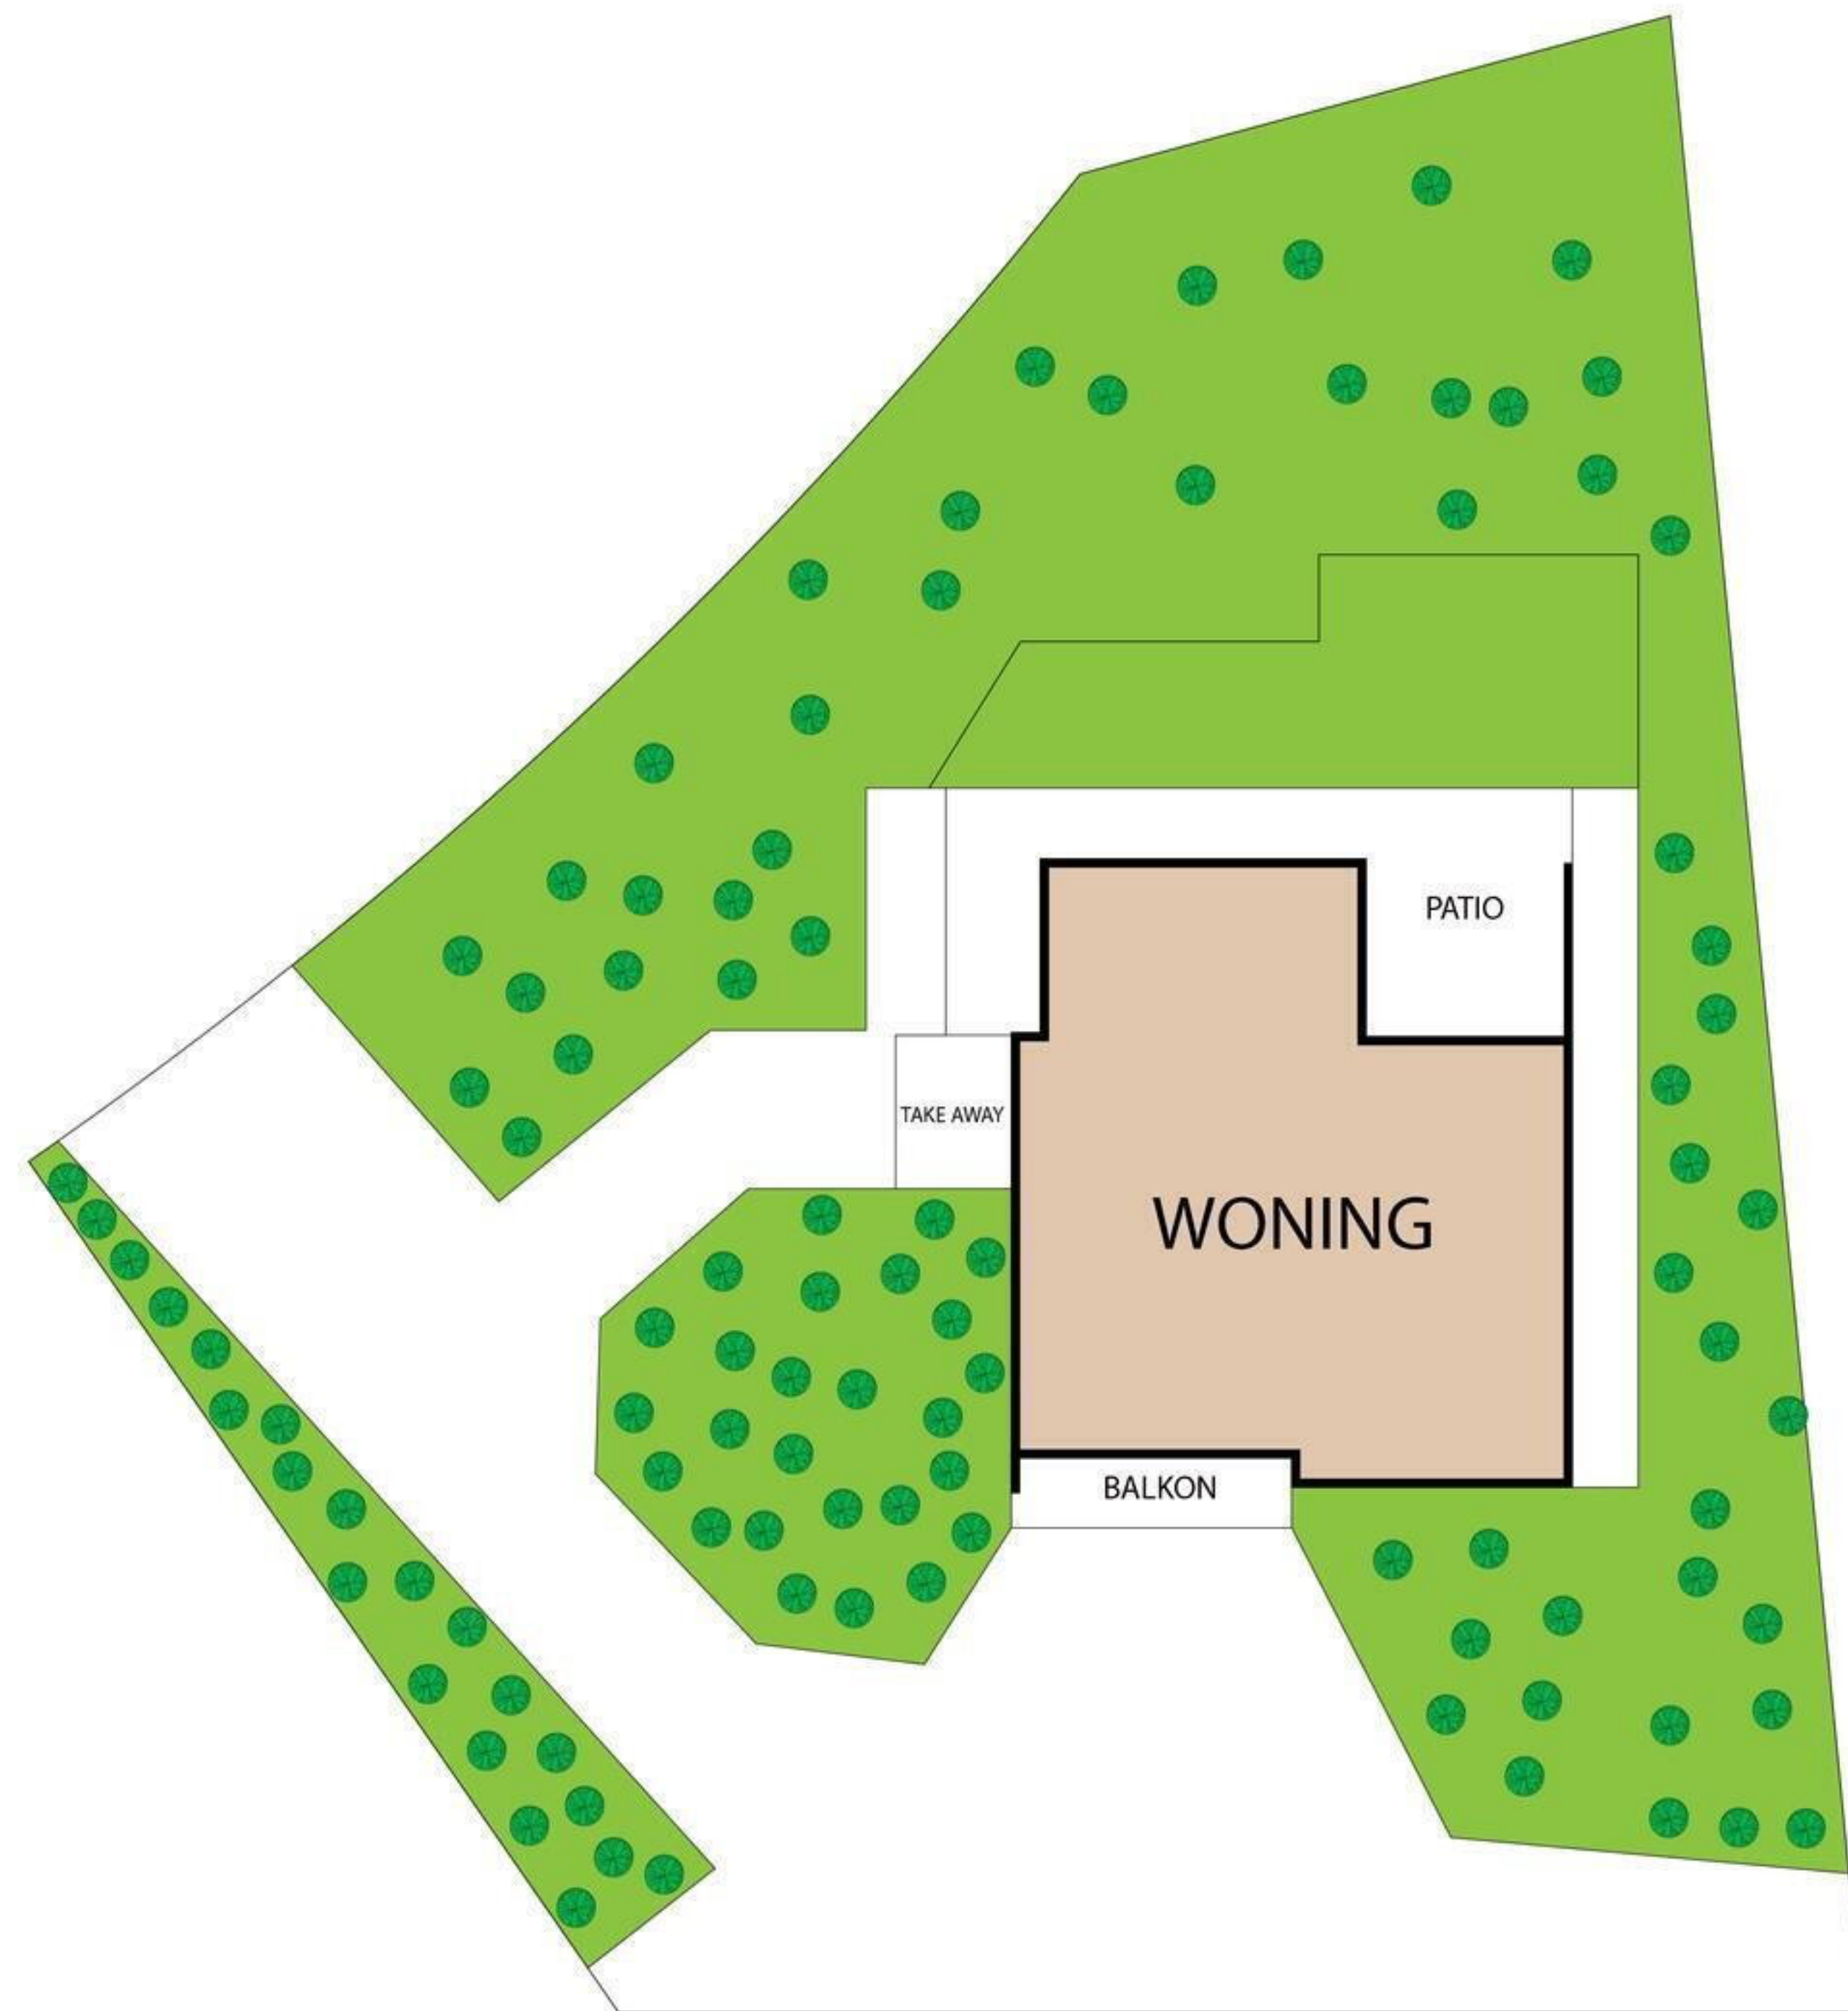

EERSTE VERDIEPING

EERSTE VERDIEPING

SOUTERAIN

Oude Akerweg 12, 6271 ND, Gulpen 6271 ND
TOTAL APPROX. FLOOR AREA 206 SQ.M

Whilst every attempt has been made to ensure the accuracy of the floor plan contained here, measurements of doors, windows, rooms and any other items are approximate and no responsibility is taken for any error, omission, or misstatement. This plan is for illustrative purposes only and should be used as such by any prospective purchaser.