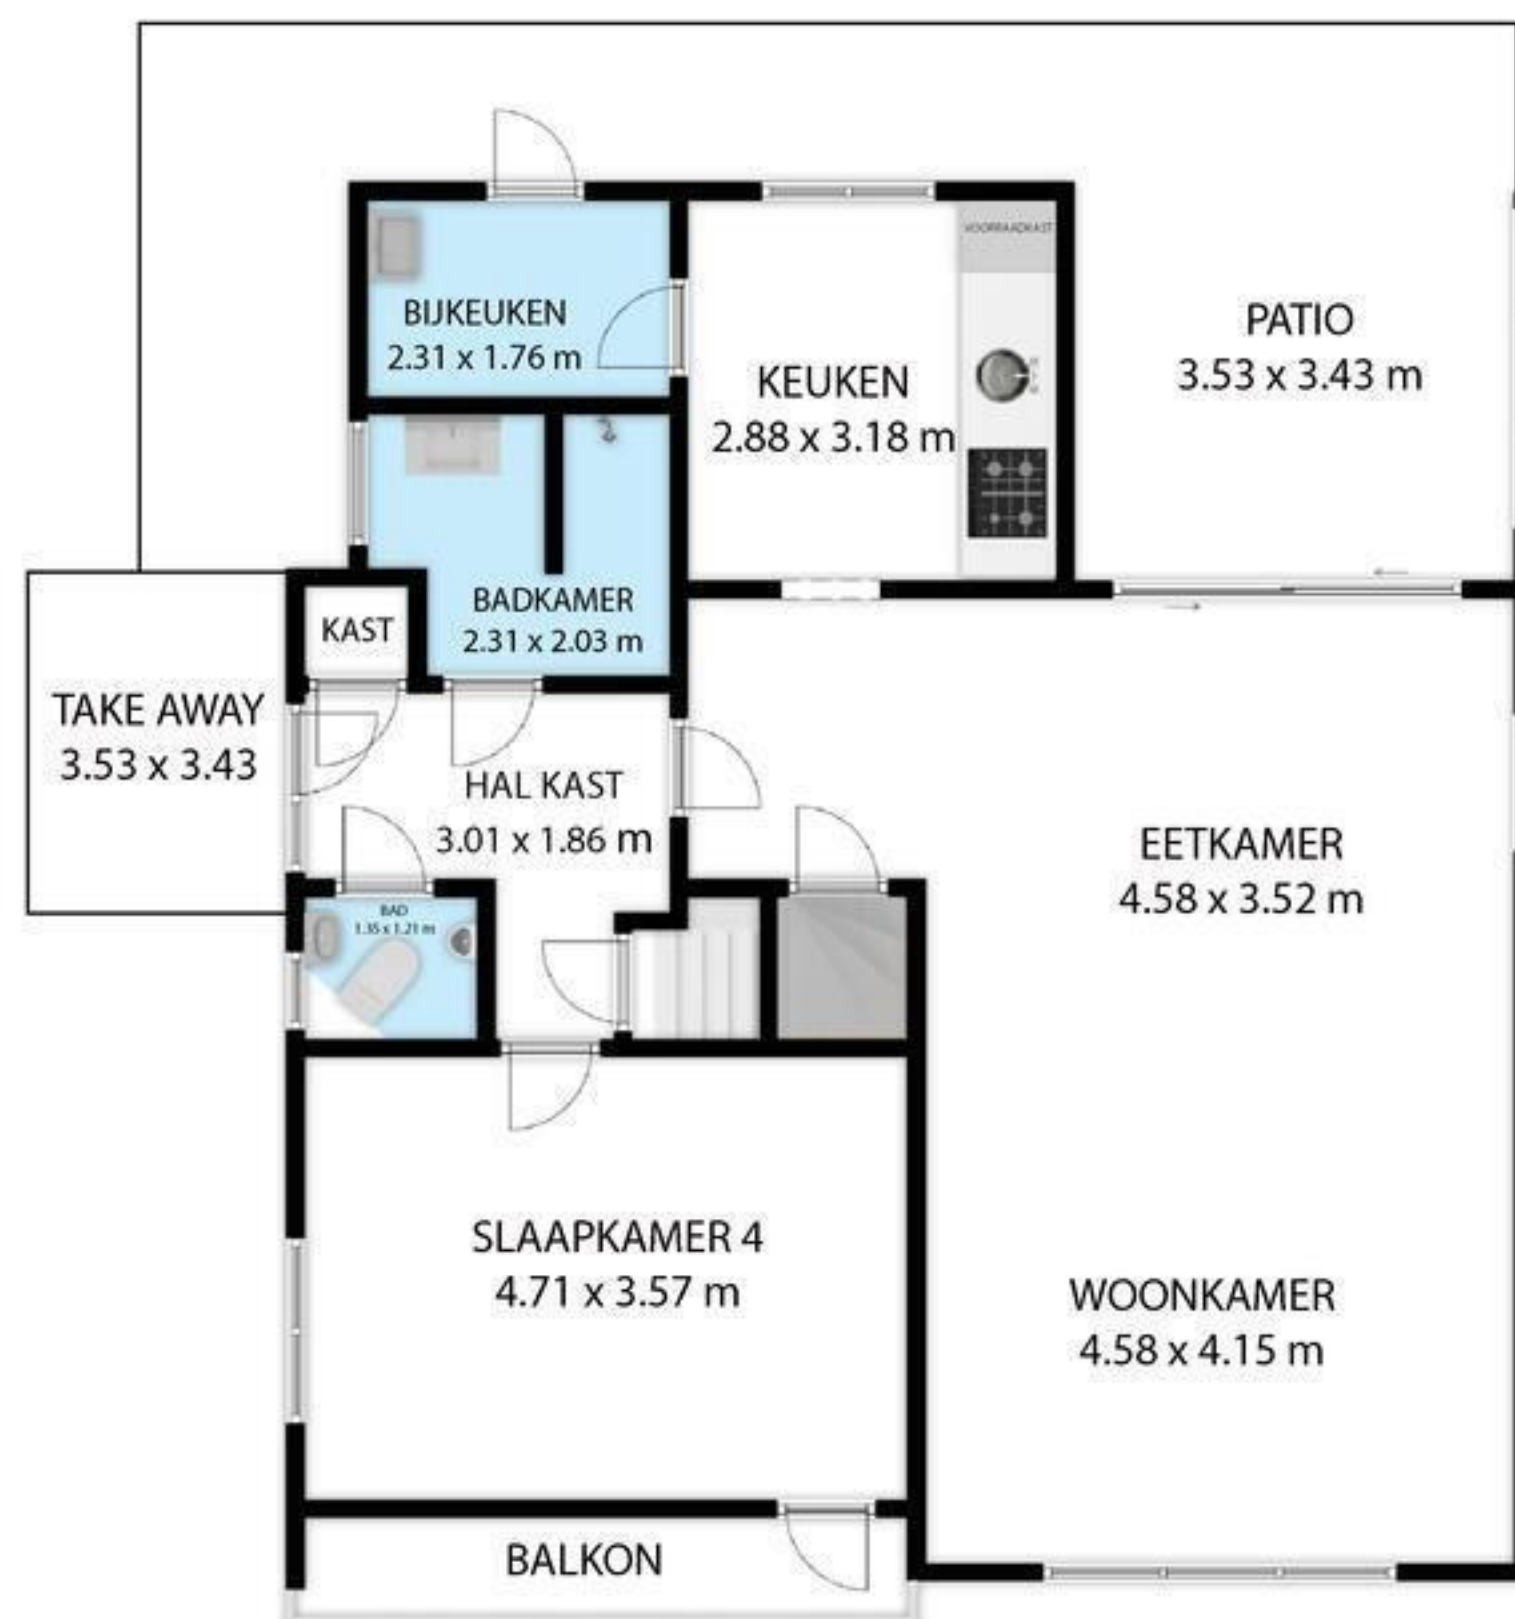

EERSTE VERDIEPING

EERSTE VERDIEPING

SOUTERAIN

Oude Akerweg 12, 6271 ND, Gulpen 6271 ND
TOTAL APPROX. FLOOR AREA 206 SQ.M

Whilst every attempt has been made to ensure the accuracy of the floor plan contained here, measurements of doors, windows, rooms and any other items are approximate and no responsibility is taken for any error, omission, or misstatement. This plan is for illustrative purposes only and should be used as such by any prospective purchaser.