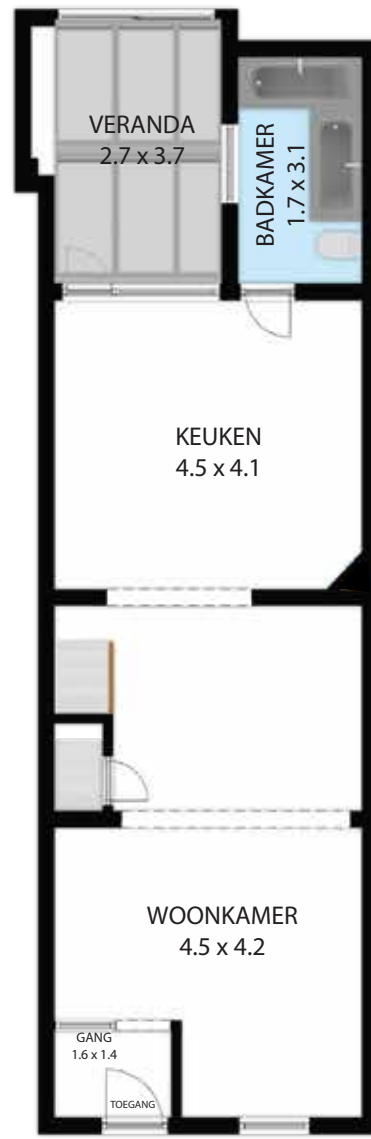

KELDER

BEGANE GROND

EERSTE VERDIEPING

TWEDE VERDIEPING

Oude Heirbaan 14, 3620, Lanaken 3620

TOTAL APPROX. FLOOR AREA 177 SQ.M

Whilst every attempt has been made to ensure the accuracy of the floor plan contained here, measurements of doors, windows, rooms and any other items are approximate and no responsibility is taken for any error, omission, or misstatement. This plan is for illustrative purposes only and should be used as such by any prospective purchaser.