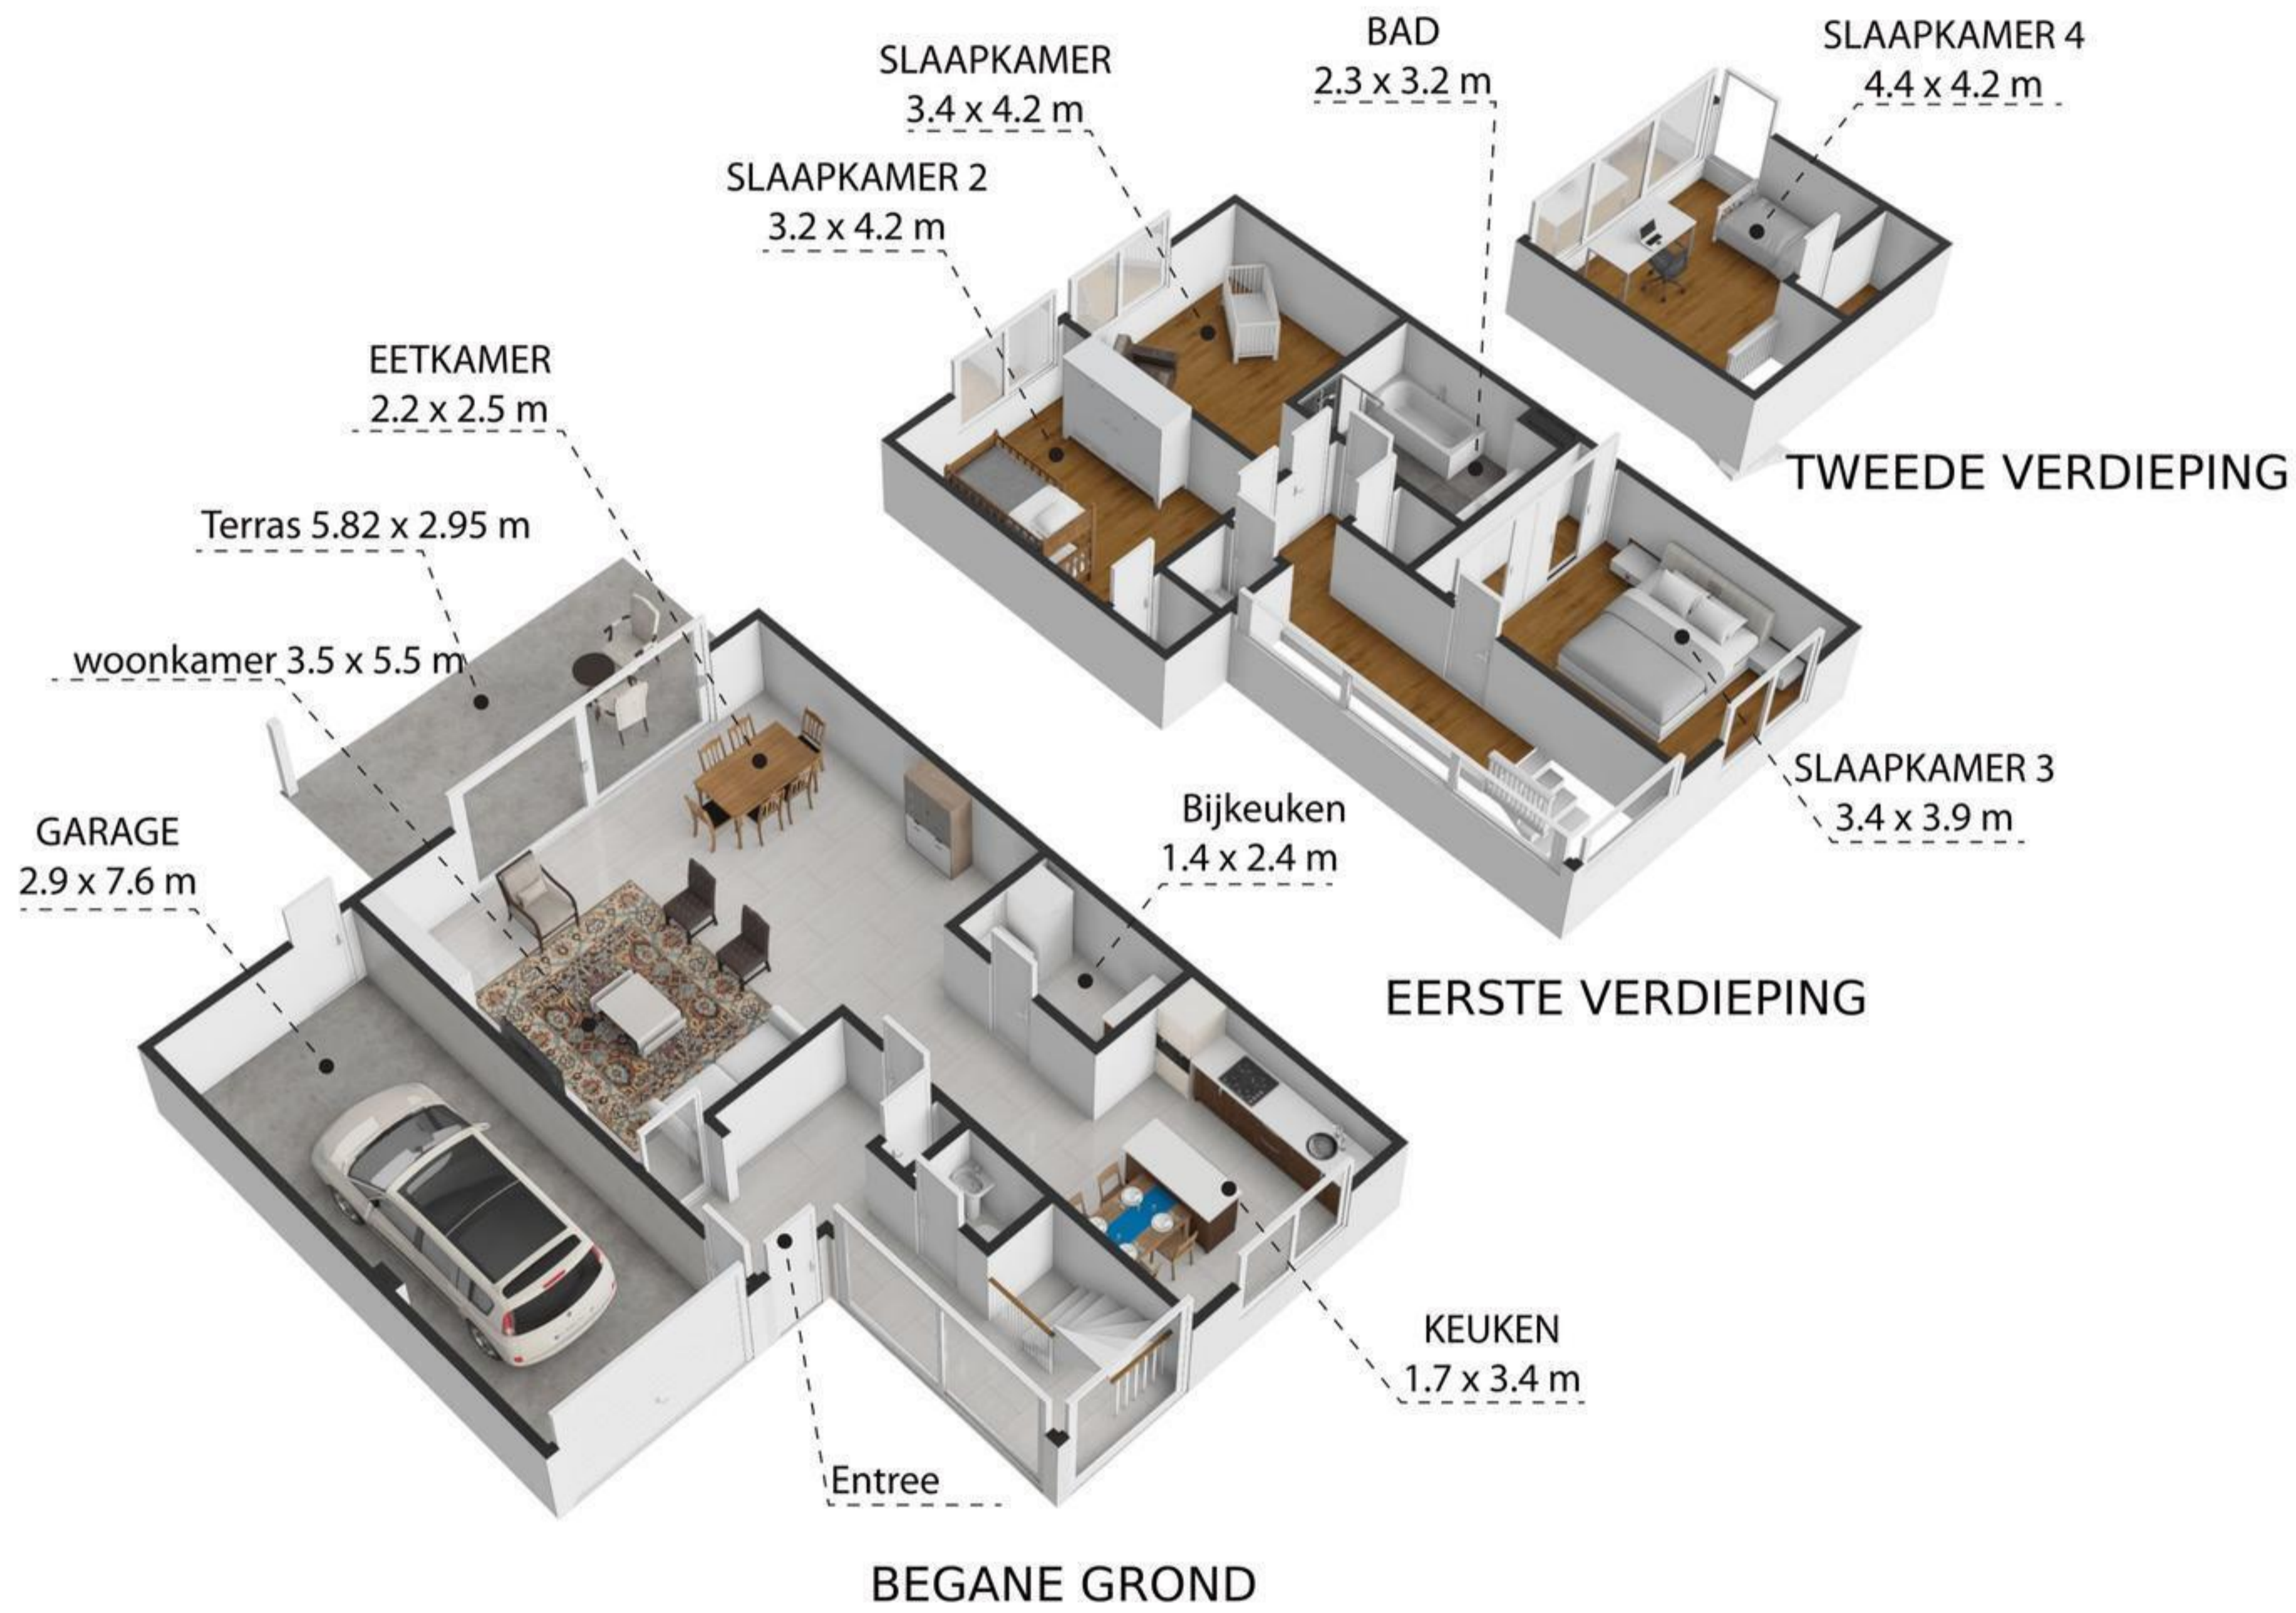

Schaelsbergerbosch, 6228 SR, Maastricht, LI, 6228 SR

TOTAL APPROX. FLOOR AREA 168 SQ.M

Whilst every attempt has been made to ensure the accuracy of the floor plan contained here, measurements of doors, windows, rooms and any other items are approximate and no responsibility is taken for any error, omission, or misstatement. This plan is for illustrative purposes only and should be used as such by any prospective purchaser.