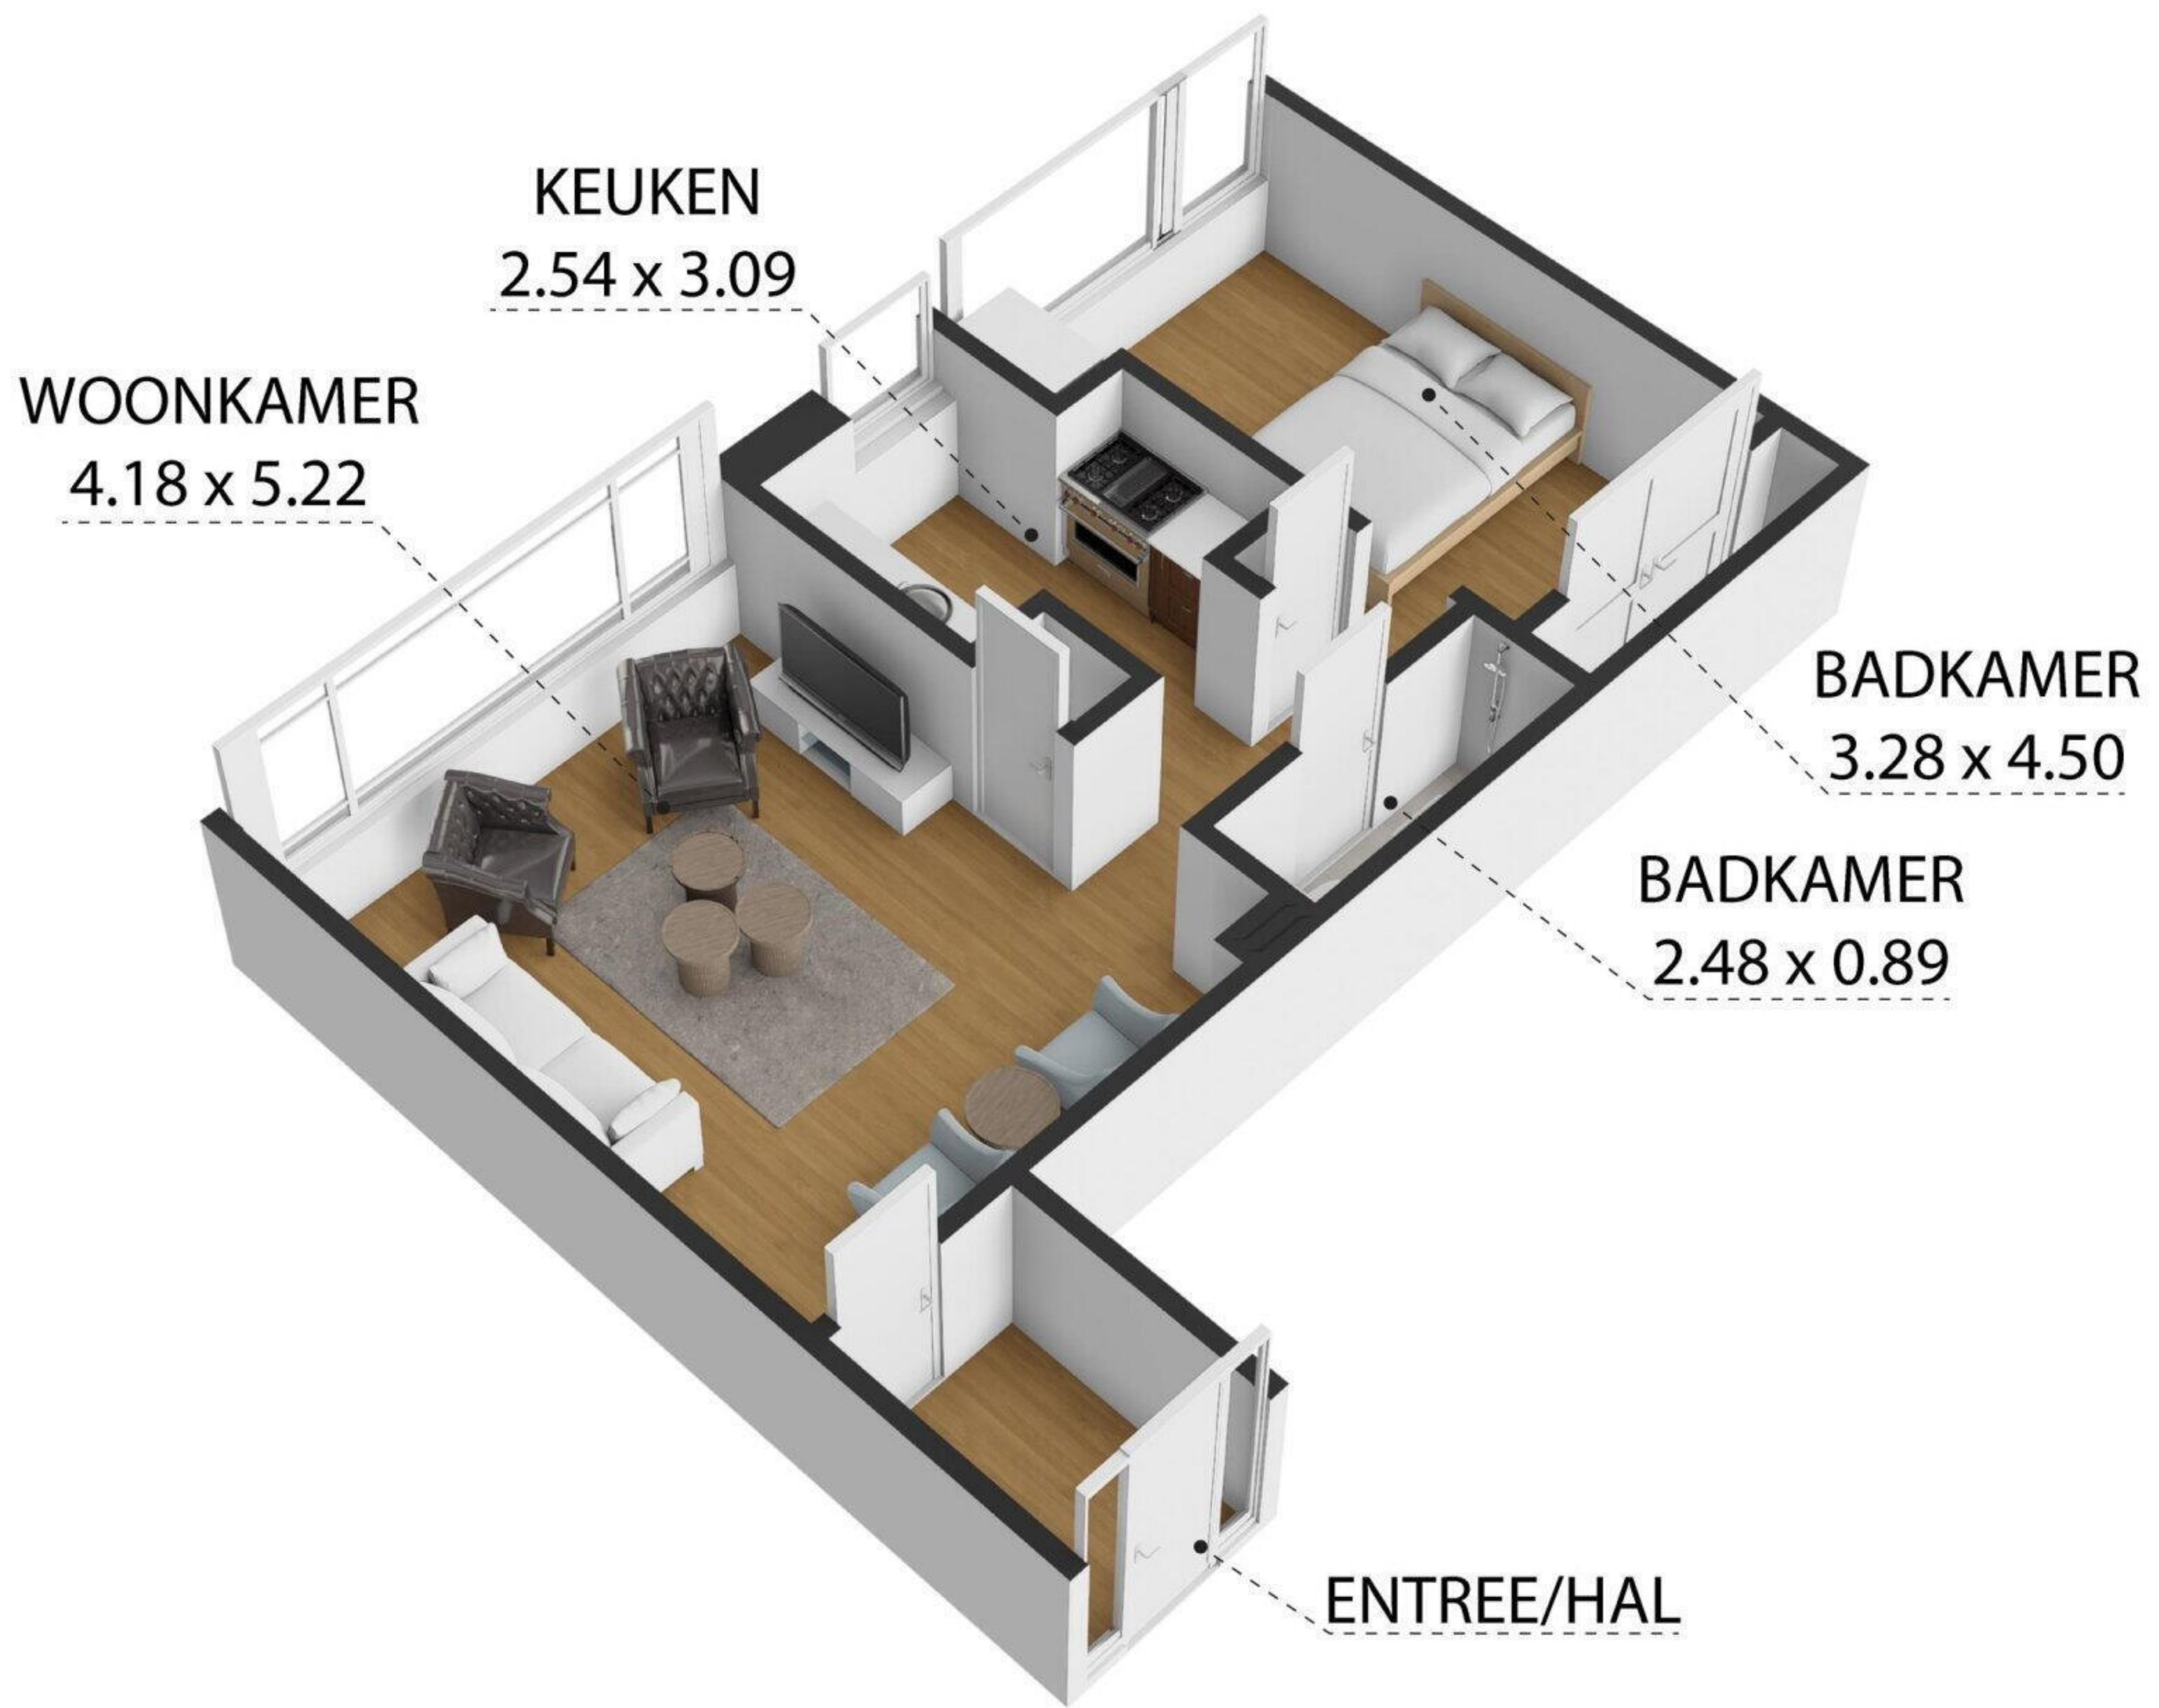

SCHALMEISTRAAT 61B, 6217 EV, MAASTRICHT, LI, 6217 EV

TOTAL APPROX. FLOOR AREA 54 SQ.M

Whilst every attempt has been made to ensure the accuracy of the floor plan contained here, measurements of doors, windows, rooms and any other items are approximate and no responsibility is taken for any error, omission, or misstatement. This plan is for illustrative purposes only and should be used as such by any prospective purchaser.