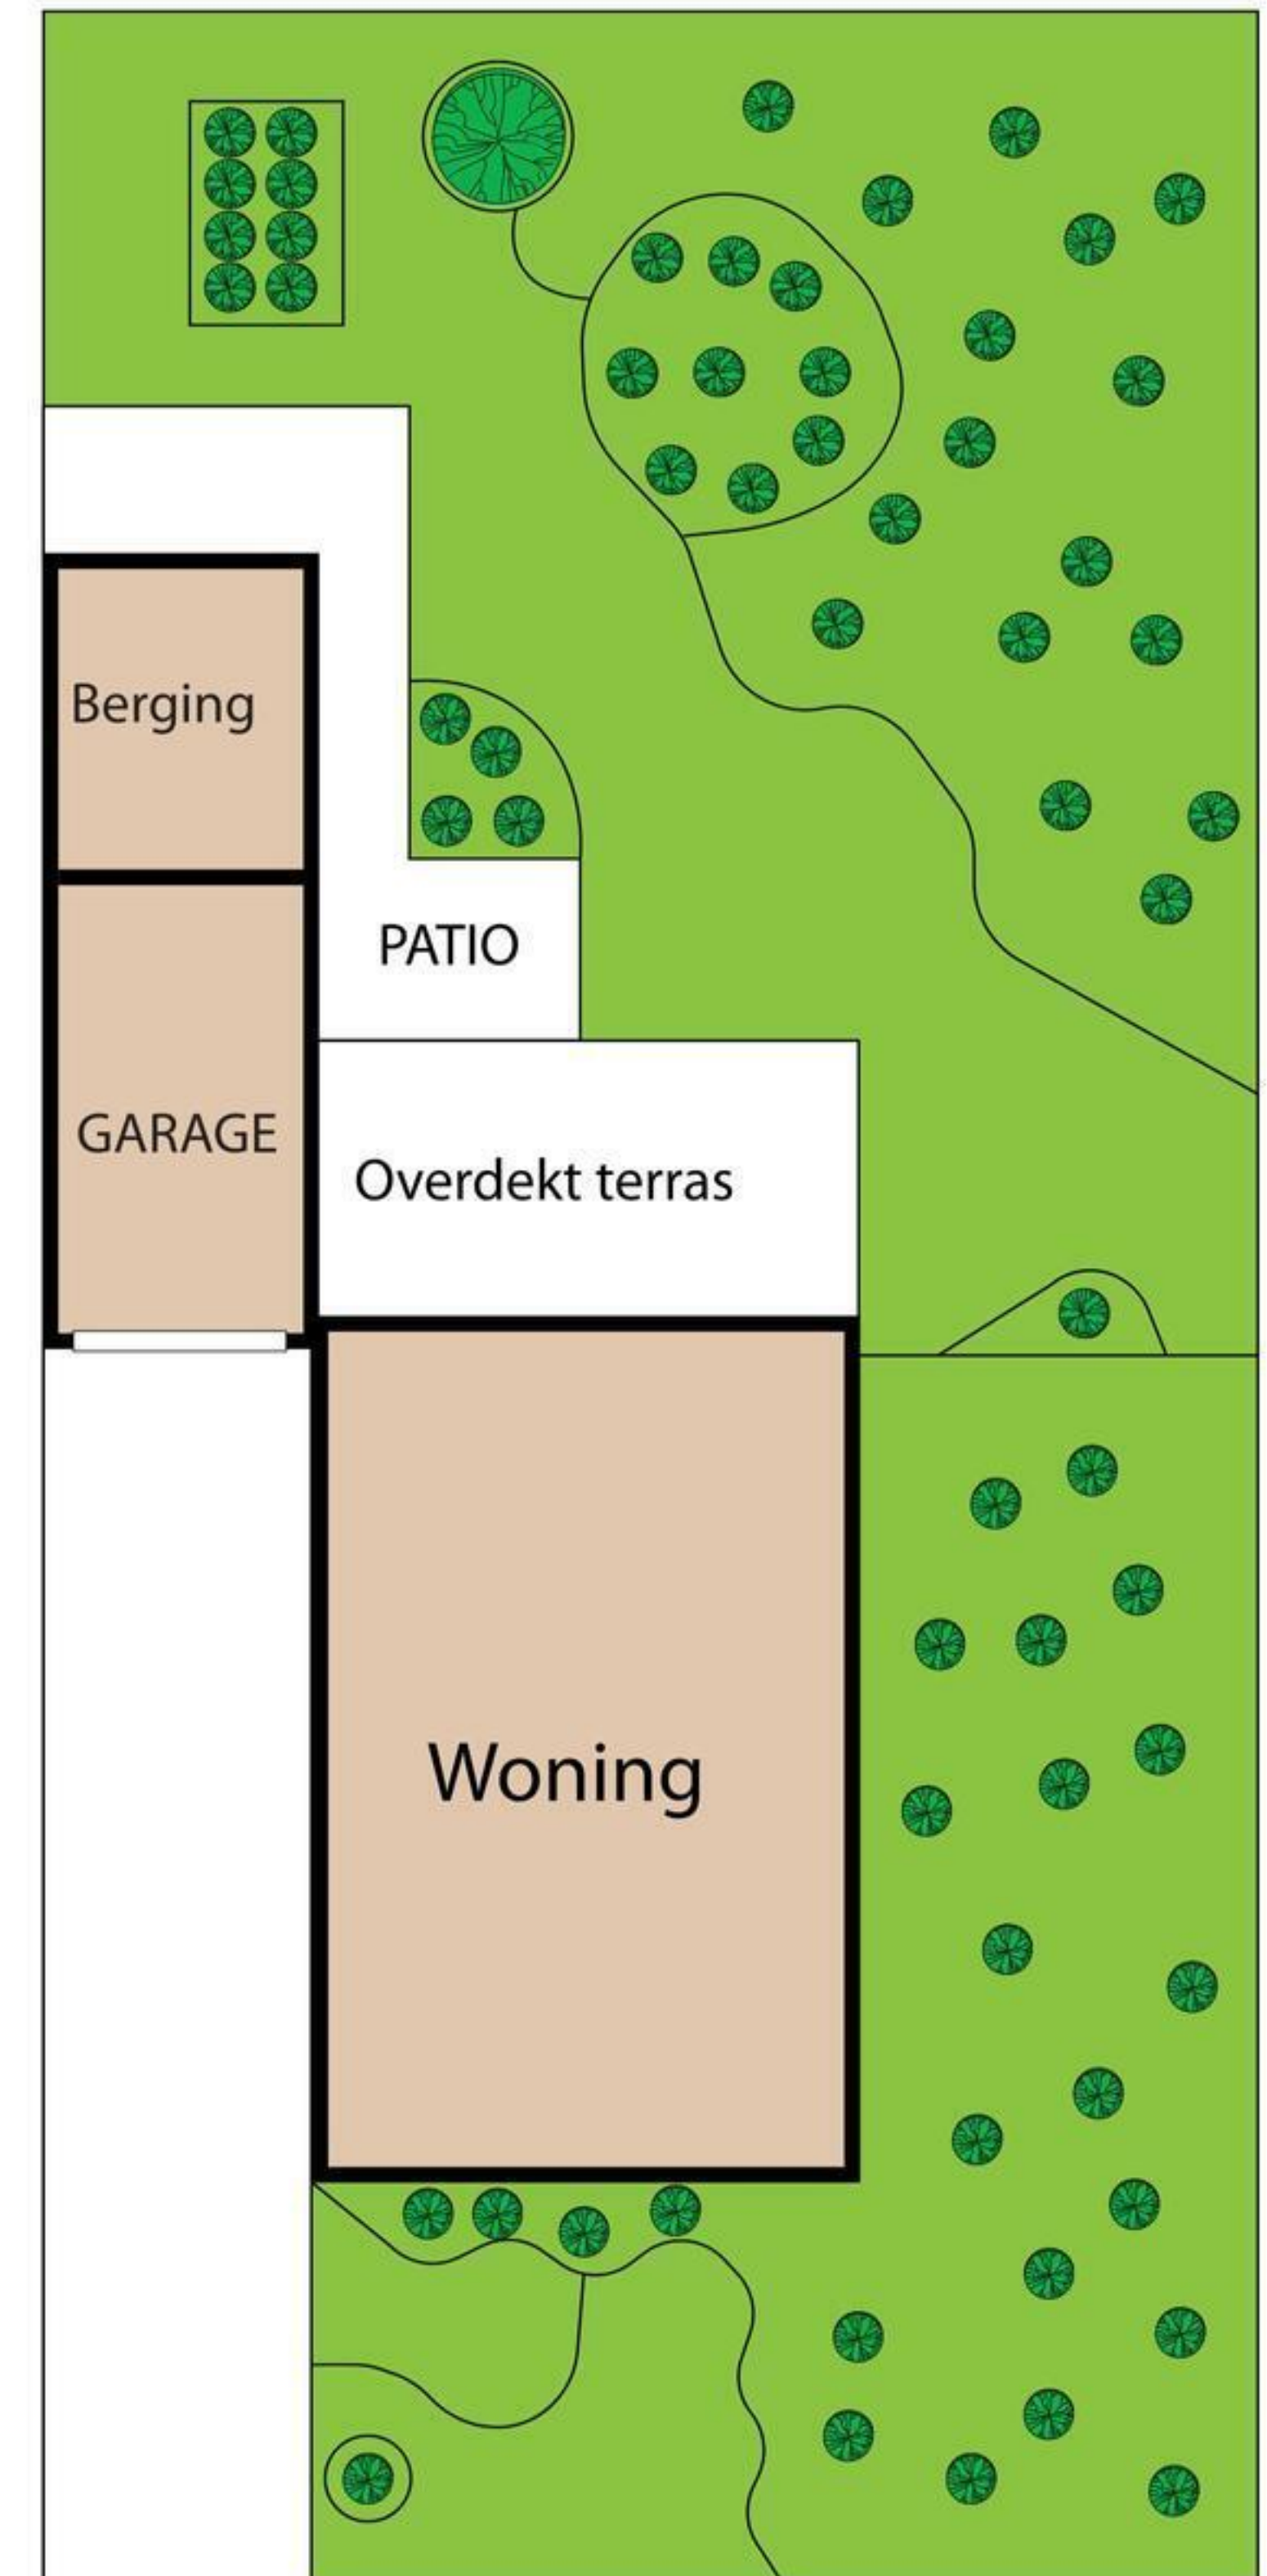

**BEGANE GROND**

**EERSTE VERDIEPING**

Schumanstraat 1, 6372 BP, Landgraaf, LI, 6372 BP

Whilst every attempt has been made to ensure the accuracy of the floor plan contained here, measurements of doors, windows, rooms and any other items are approximate and no responsibility is taken for any error, omission, or misstatement. This plan is for illustrative purposes only and should be used as such by any prospective purchaser.