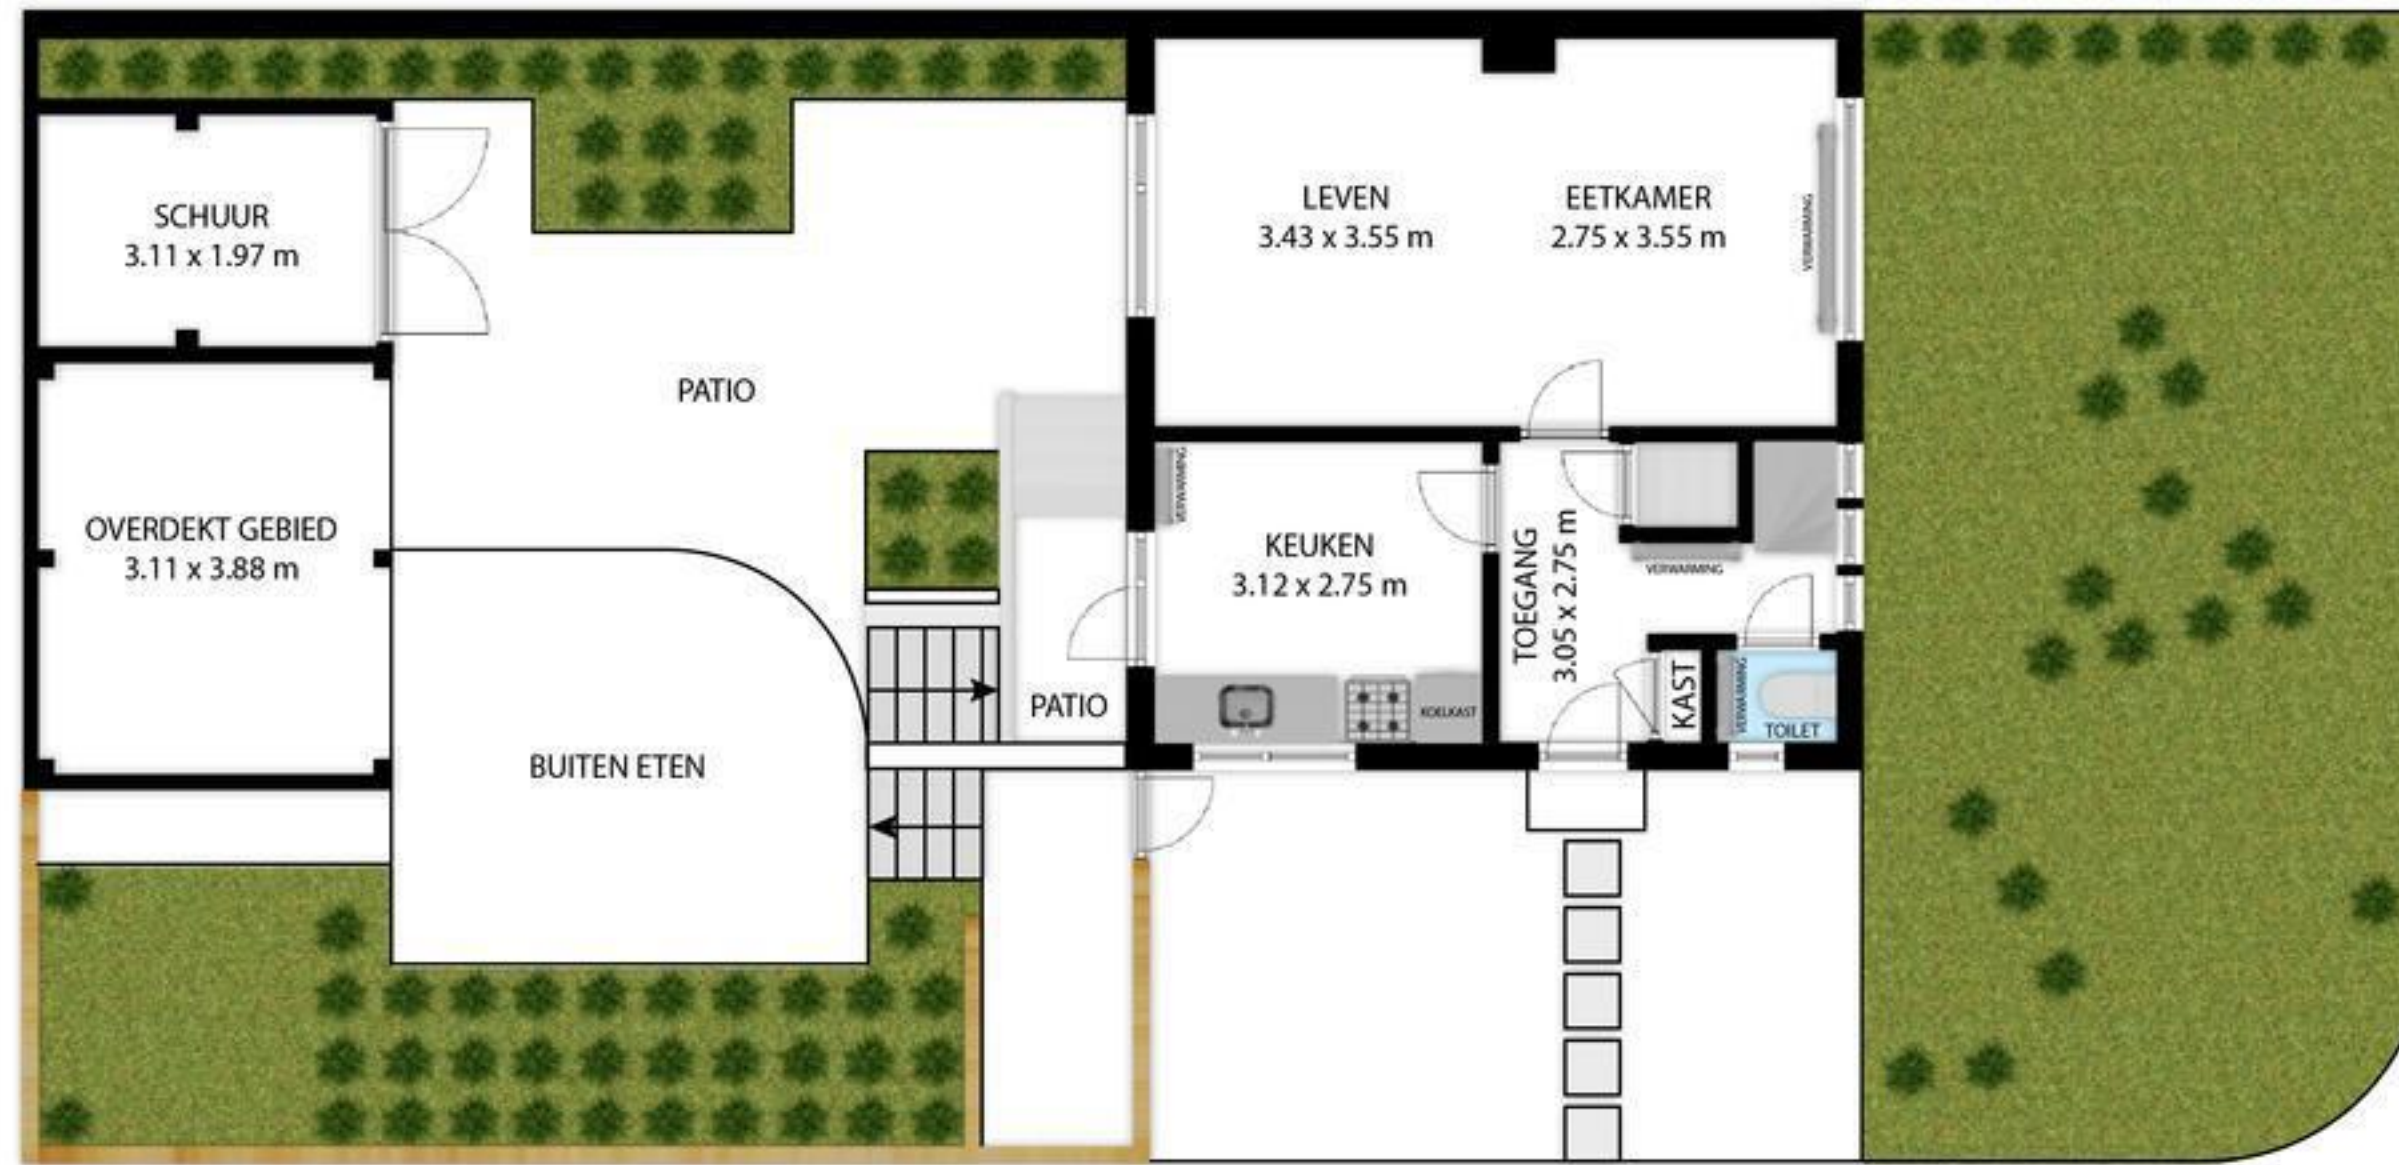

TWEDE VERDIEPING

EERSTE VERDIEPING

BEGANE GROND

Sint Servatiusweg 91, 6227 TR, Maastricht 6227 TR
TOTAL APPROX. FLOOR AREA 115 SQ.M

Whilst every attempt has been made to ensure the accuracy of the floor plan contained here, measurements of doors, windows, rooms and any other items are approximate and no responsibility is taken for any error, omission, or misstatement. This plan is for illustrative purposes only and should be used as such by any prospective purchaser.

Sint Servatiusweg 91, 6227 TR, Maastricht 6227 TR
TOTAL APPROX. FLOOR AREA 115 SQ.M

Whilst every attempt has been made to ensure the accuracy of the floor plan contained here, measurements of doors, windows, rooms and any other items are approximate and no responsibility is taken for any error, omission, or misstatement. This plan is for illustrative purposes only and should be used as such by any prospective purchaser.