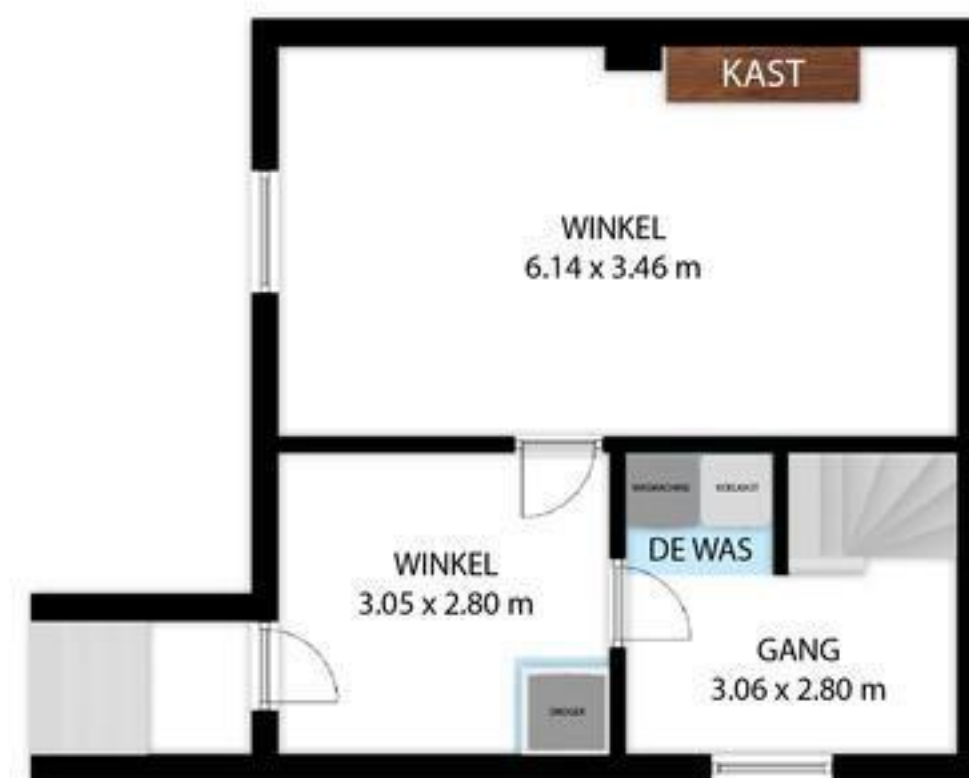

TWEDE VERDIEPING

EERSTE VERDIEPING

BEGANE GROND

Sint Servatiusweg 91, 6227 TR, Maastricht 6227 TR
TOTAL APPROX. FLOOR AREA 115 SQ.M

Whilst every attempt has been made to ensure the accuracy of the floor plan contained here, measurements of doors, windows, rooms and any other items are approximate and no responsibility is taken for any error, omission, or misstatement. This plan is for illustrative purposes only and should be used as such by any prospective purchaser.

Sint Servatiusweg 91, 6227 TR, Maastricht 6227 TR
TOTAL APPROX. FLOOR AREA 115 SQ.M

Whilst every attempt has been made to ensure the accuracy of the floor plan contained here, measurements of doors, windows, rooms and any other items are approximate and no responsibility is taken for any error, omission, or misstatement. This plan is for illustrative purposes only and should be used as such by any prospective purchaser.