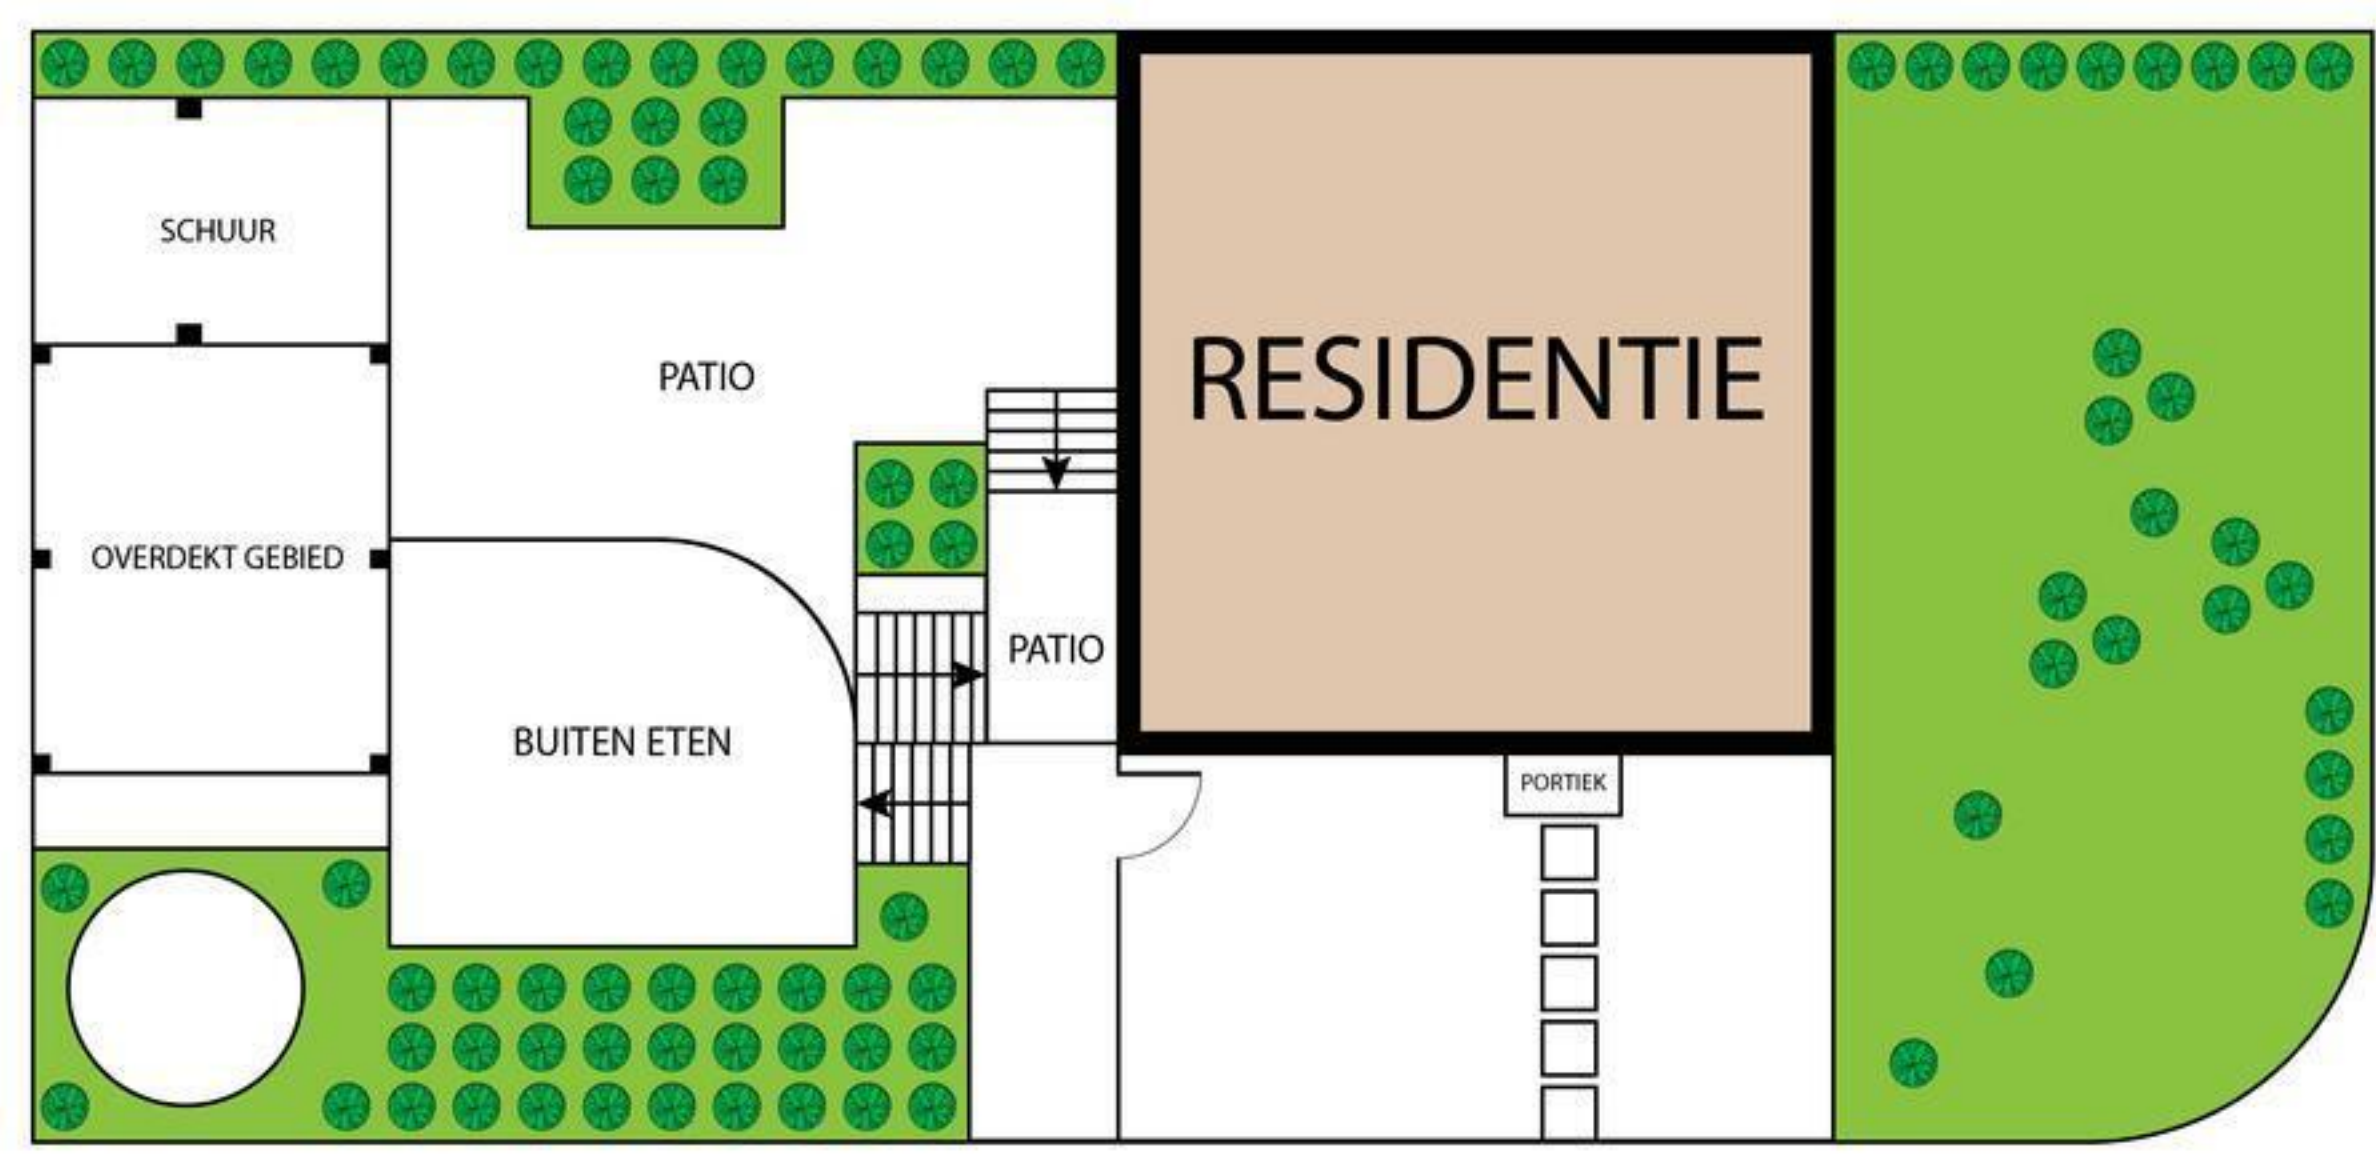

TWEDE VERDIEPING

EERSTE VERDIEPING

BEGANE GROND

Sint Servatiusweg 91, 6227 TR, Maastricht 6227 TR
TOTAL APPROX. FLOOR AREA 115 SQ.M

Whilst every attempt has been made to ensure the accuracy of the floor plan contained here, measurements of doors, windows, rooms and any other items are approximate and no responsibility is taken for any error, omission, or misstatement. This plan is for illustrative purposes only and should be used as such by any prospective purchaser.

Sint Servatiusweg 91, 6227 TR, Maastricht 6227 TR
TOTAL APPROX. FLOOR AREA 115 SQ.M

Whilst every attempt has been made to ensure the accuracy of the floor plan contained here, measurements of doors, windows, rooms and any other items are approximate and no responsibility is taken for any error, omission, or misstatement. This plan is for illustrative purposes only and should be used as such by any prospective purchaser.