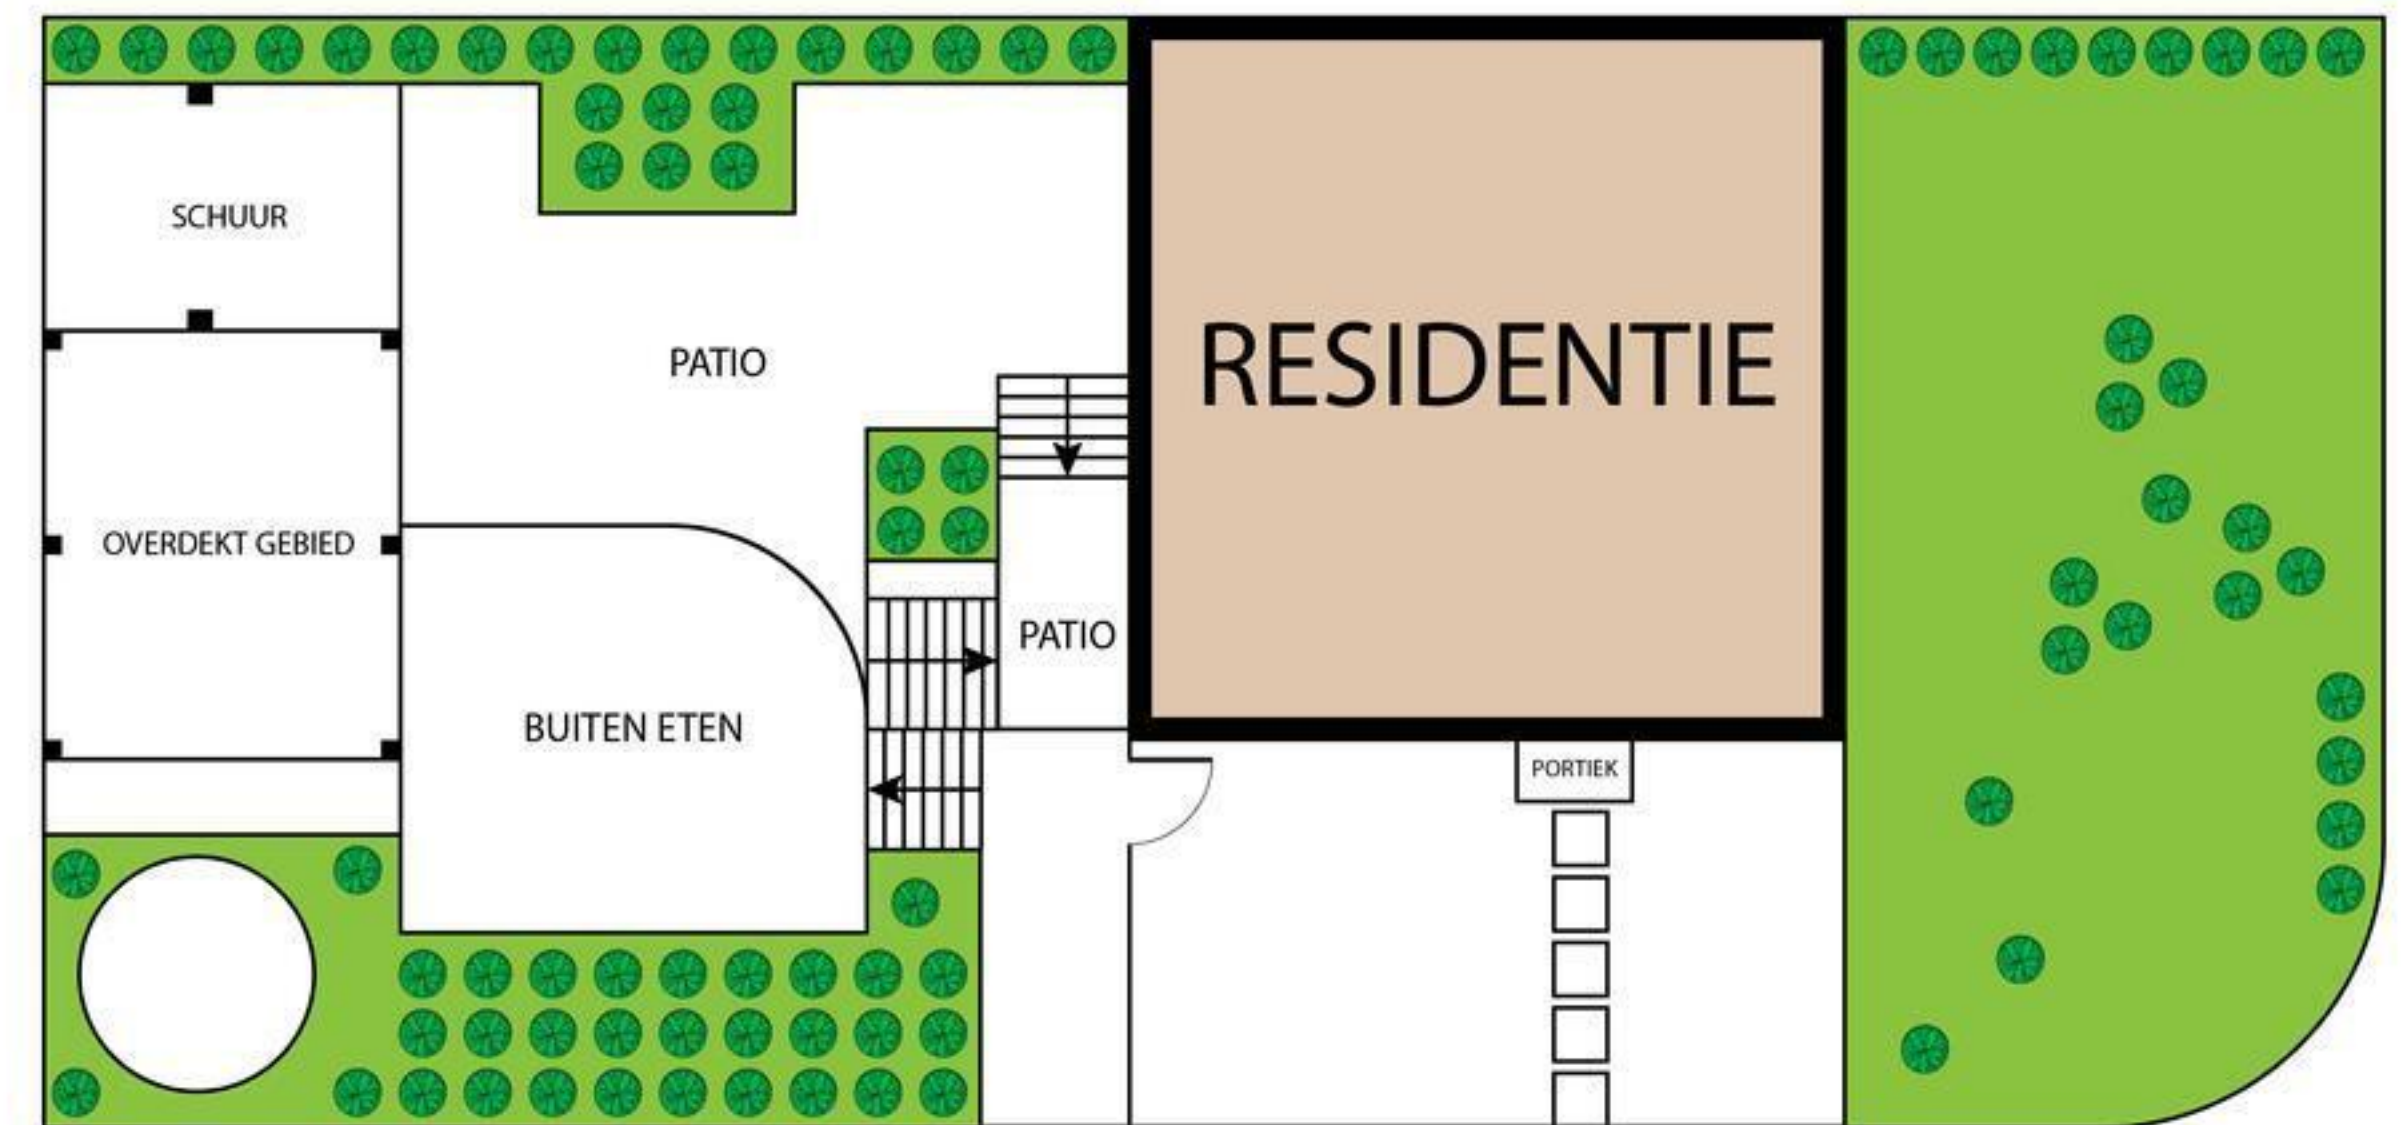

TWEDE VERDIEPING

EERSTE VERDIEPING

BEGANE GROND

Sint Servatiusweg 91, 6227 TR, Maastricht 6227 TR
TOTAL APPROX. FLOOR AREA 115 SQ.M

Whilst every attempt has been made to ensure the accuracy of the floor plan contained here, measurements of doors, windows, rooms and any other items are approximate and no responsibility is taken for any error, omission, or misstatement. This plan is for illustrative purposes only and should be used as such by any prospective purchaser.

Sint Servatiusweg 91, 6227 TR, Maastricht 6227 TR
TOTAL APPROX. FLOOR AREA 115 SQ.M

Whilst every attempt has been made to ensure the accuracy of the floor plan contained here, measurements of doors, windows, rooms and any other items are approximate and no responsibility is taken for any error, omission, or misstatement. This plan is for illustrative purposes only and should be used as such by any prospective purchaser.