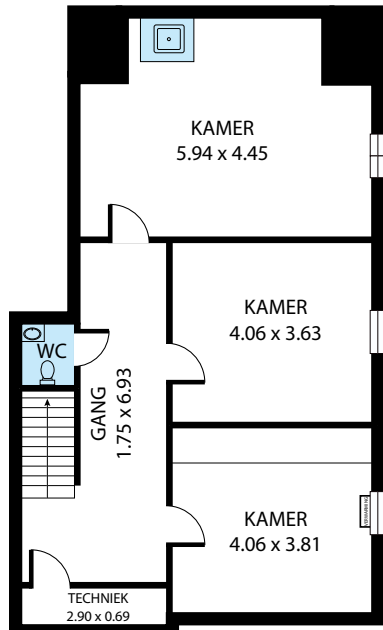

EERSTE VERDIEPING

KELDER

GELIJKVLOERS

Smisstraat 42, 3620, Lanaken 3620

TOTAL APPROX. FLOOR AREA 227 SQ.M

Whilst every attempt has been made to ensure the accuracy of the floor plan contained here, measurements of doors, windows, rooms and any other items are approximate and no responsibility is taken for any error, omission, or misstatement. This plan is for illustrative purposes only and should be used as such by any prospective purchaser.