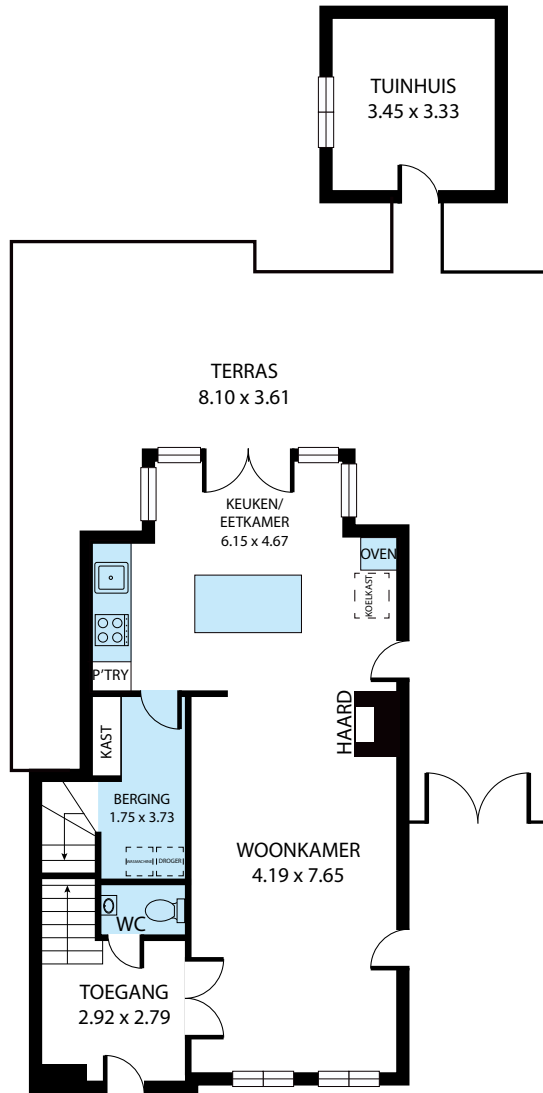

EERSTE VERDIEPING

KELDER

GELIJKVLOERS

Smisstraat 42, 3620, Lanaken 3620

TOTAL APPROX. FLOOR AREA 227 SQ.M

Whilst every attempt has been made to ensure the accuracy of the floor plan contained here, measurements of doors, windows, rooms and any other items are approximate and no responsibility is taken for any error, omission, or misstatement. This plan is for illustrative purposes only and should be used as such by any prospective purchaser.