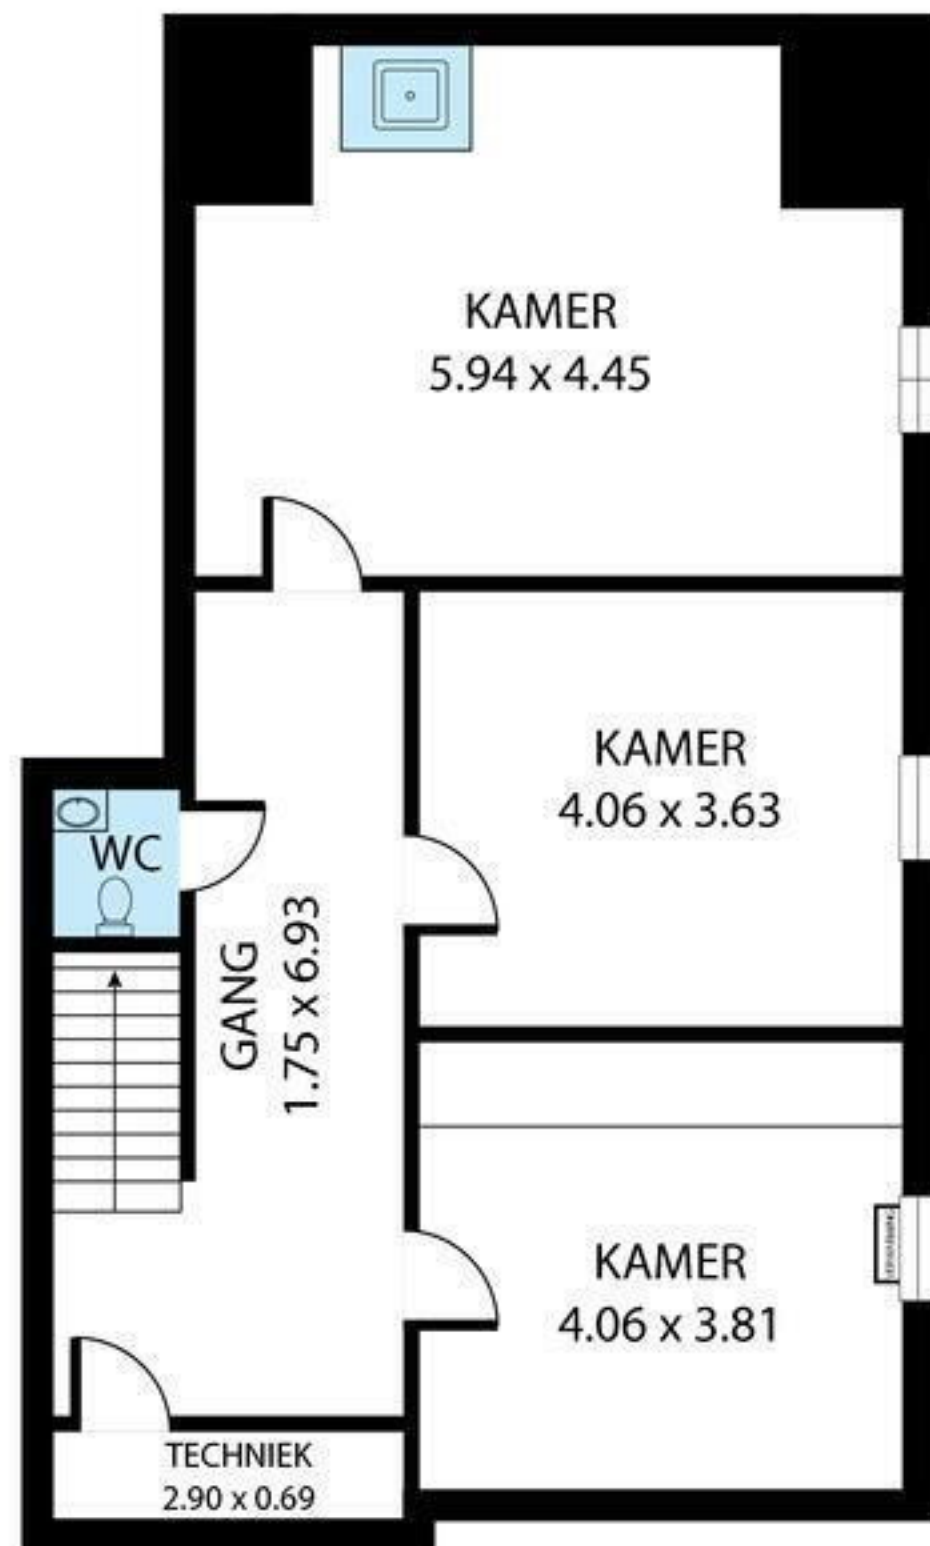

EERSTE VERDIEPING

KELDER

GELIJKVLOERS

Smisstraat 42, 3620, Lanaken 3620

TOTAL APPROX. FLOOR AREA 227 SQ.M

Whilst every attempt has been made to ensure the accuracy of the floor plan contained here, measurements of doors, windows, rooms and any other items are approximate and no responsibility is taken for any error, omission, or misstatement. This plan is for illustrative purposes only and should be used as such by any prospective purchaser.