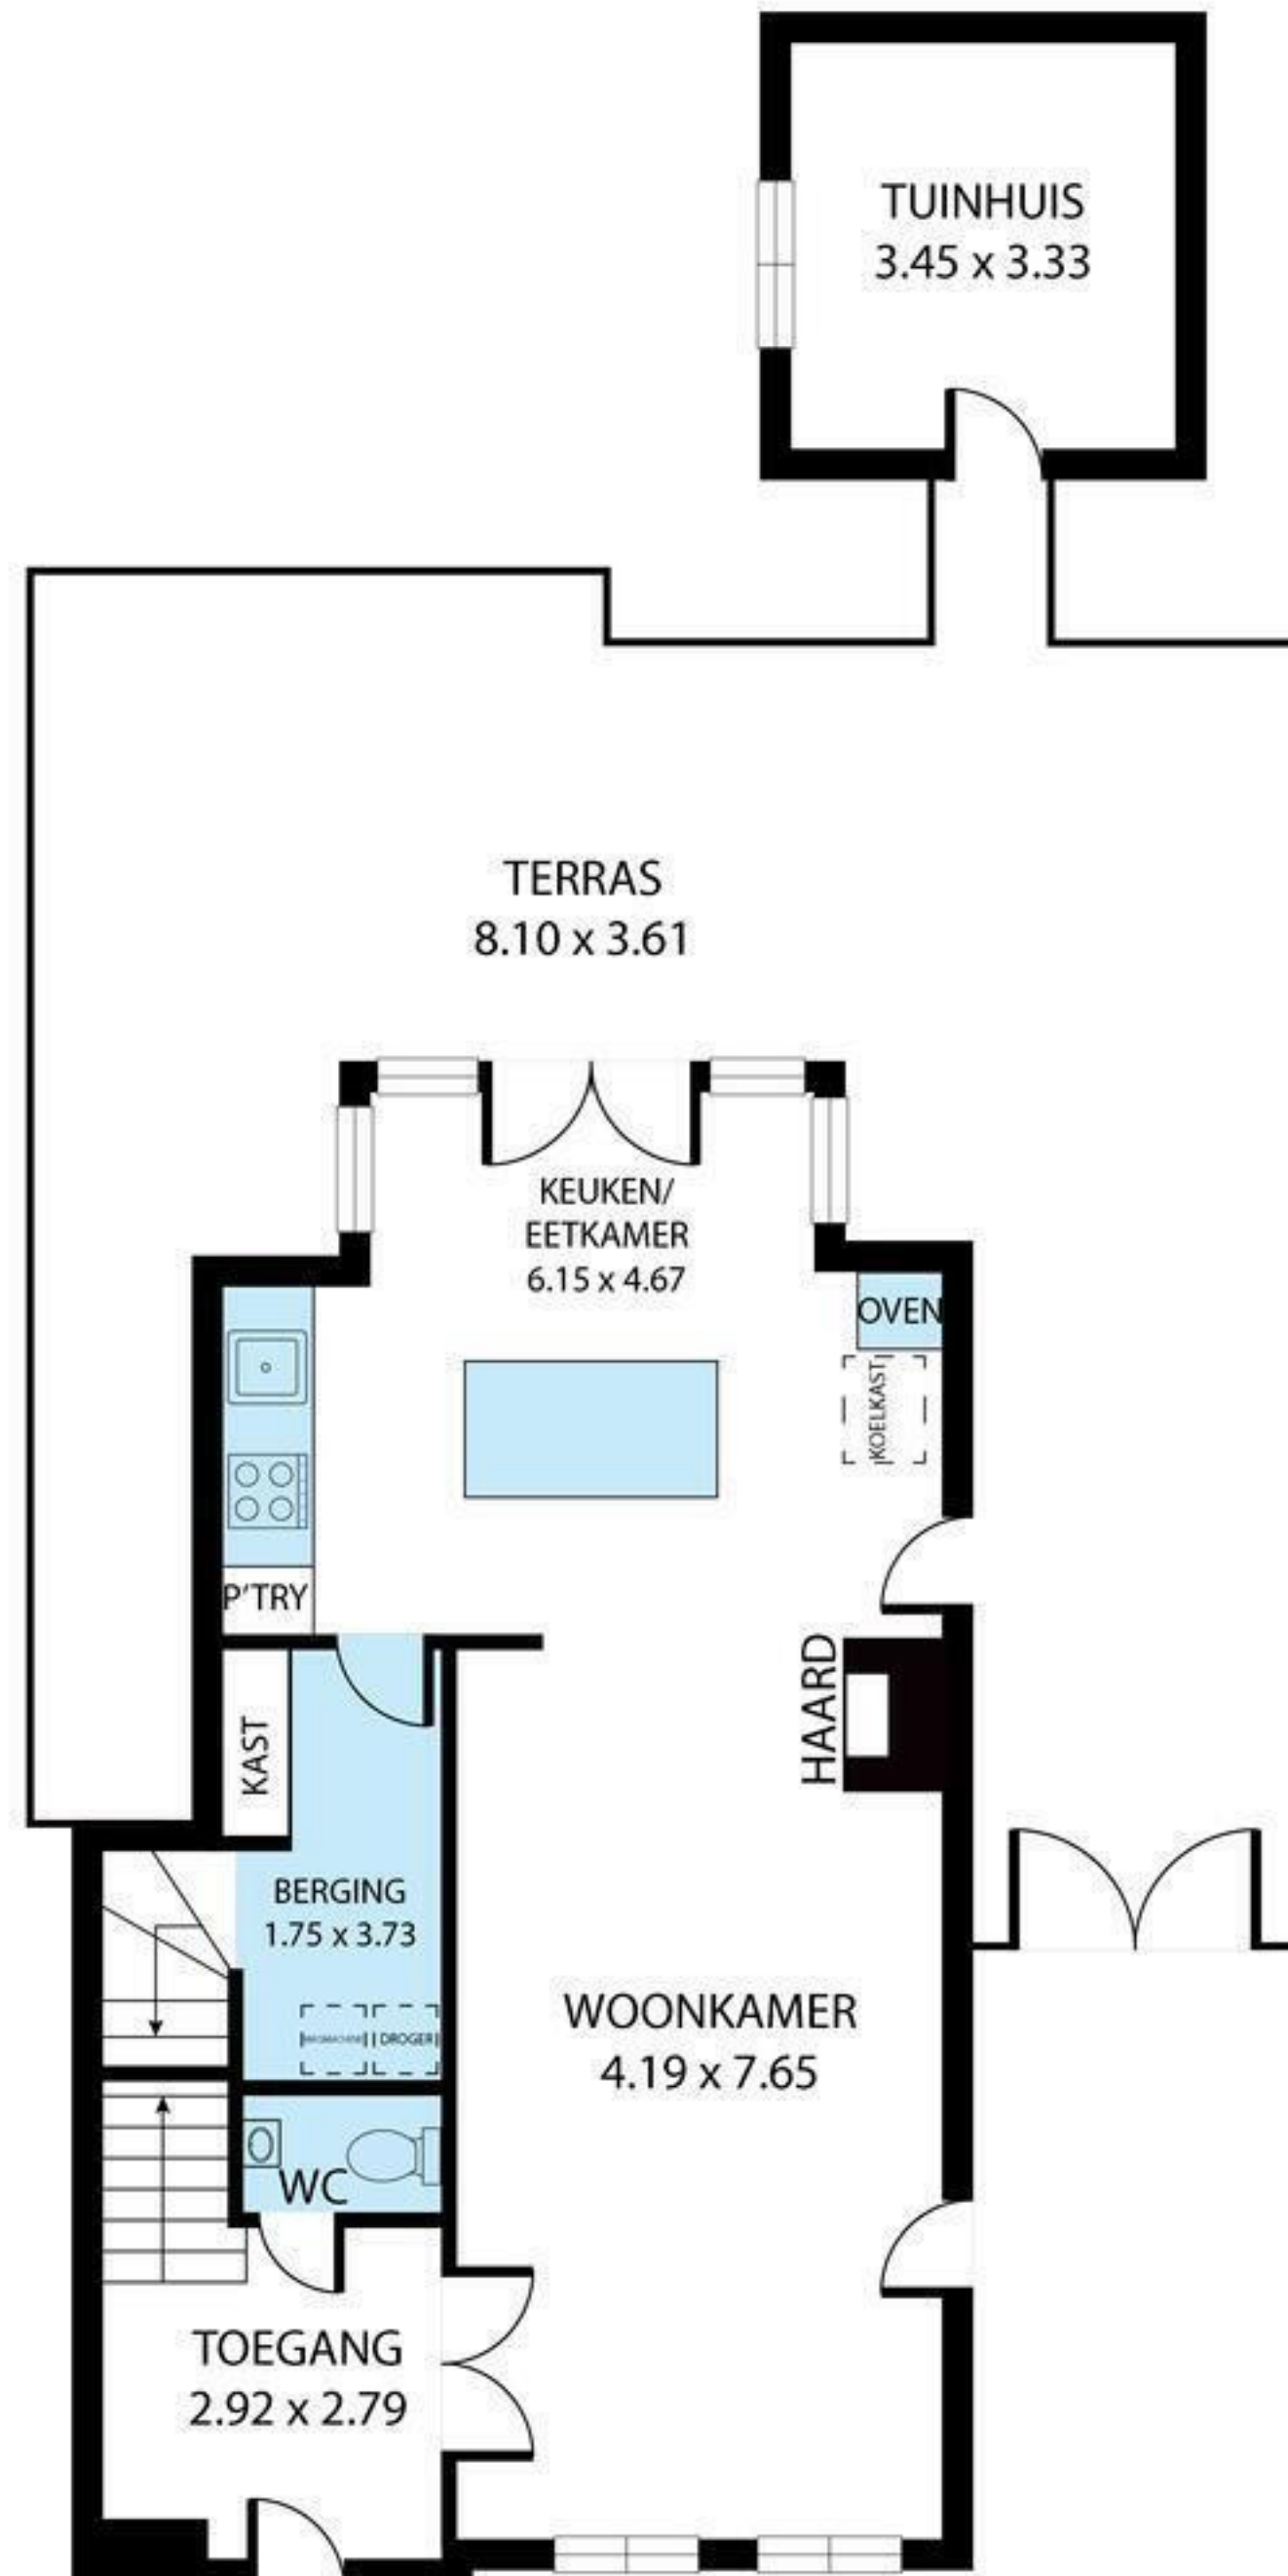

EERSTE VERDIEPING

KELDER

GELIJKVLOERS

Smisstraat 42, 3620, Lanaken 3620

TOTAL APPROX. FLOOR AREA 227 SQ.M

Whilst every attempt has been made to ensure the accuracy of the floor plan contained here, measurements of doors, windows, rooms and any other items are approximate and no responsibility is taken for any error, omission, or misstatement. This plan is for illustrative purposes only and should be used as such by any prospective purchaser.