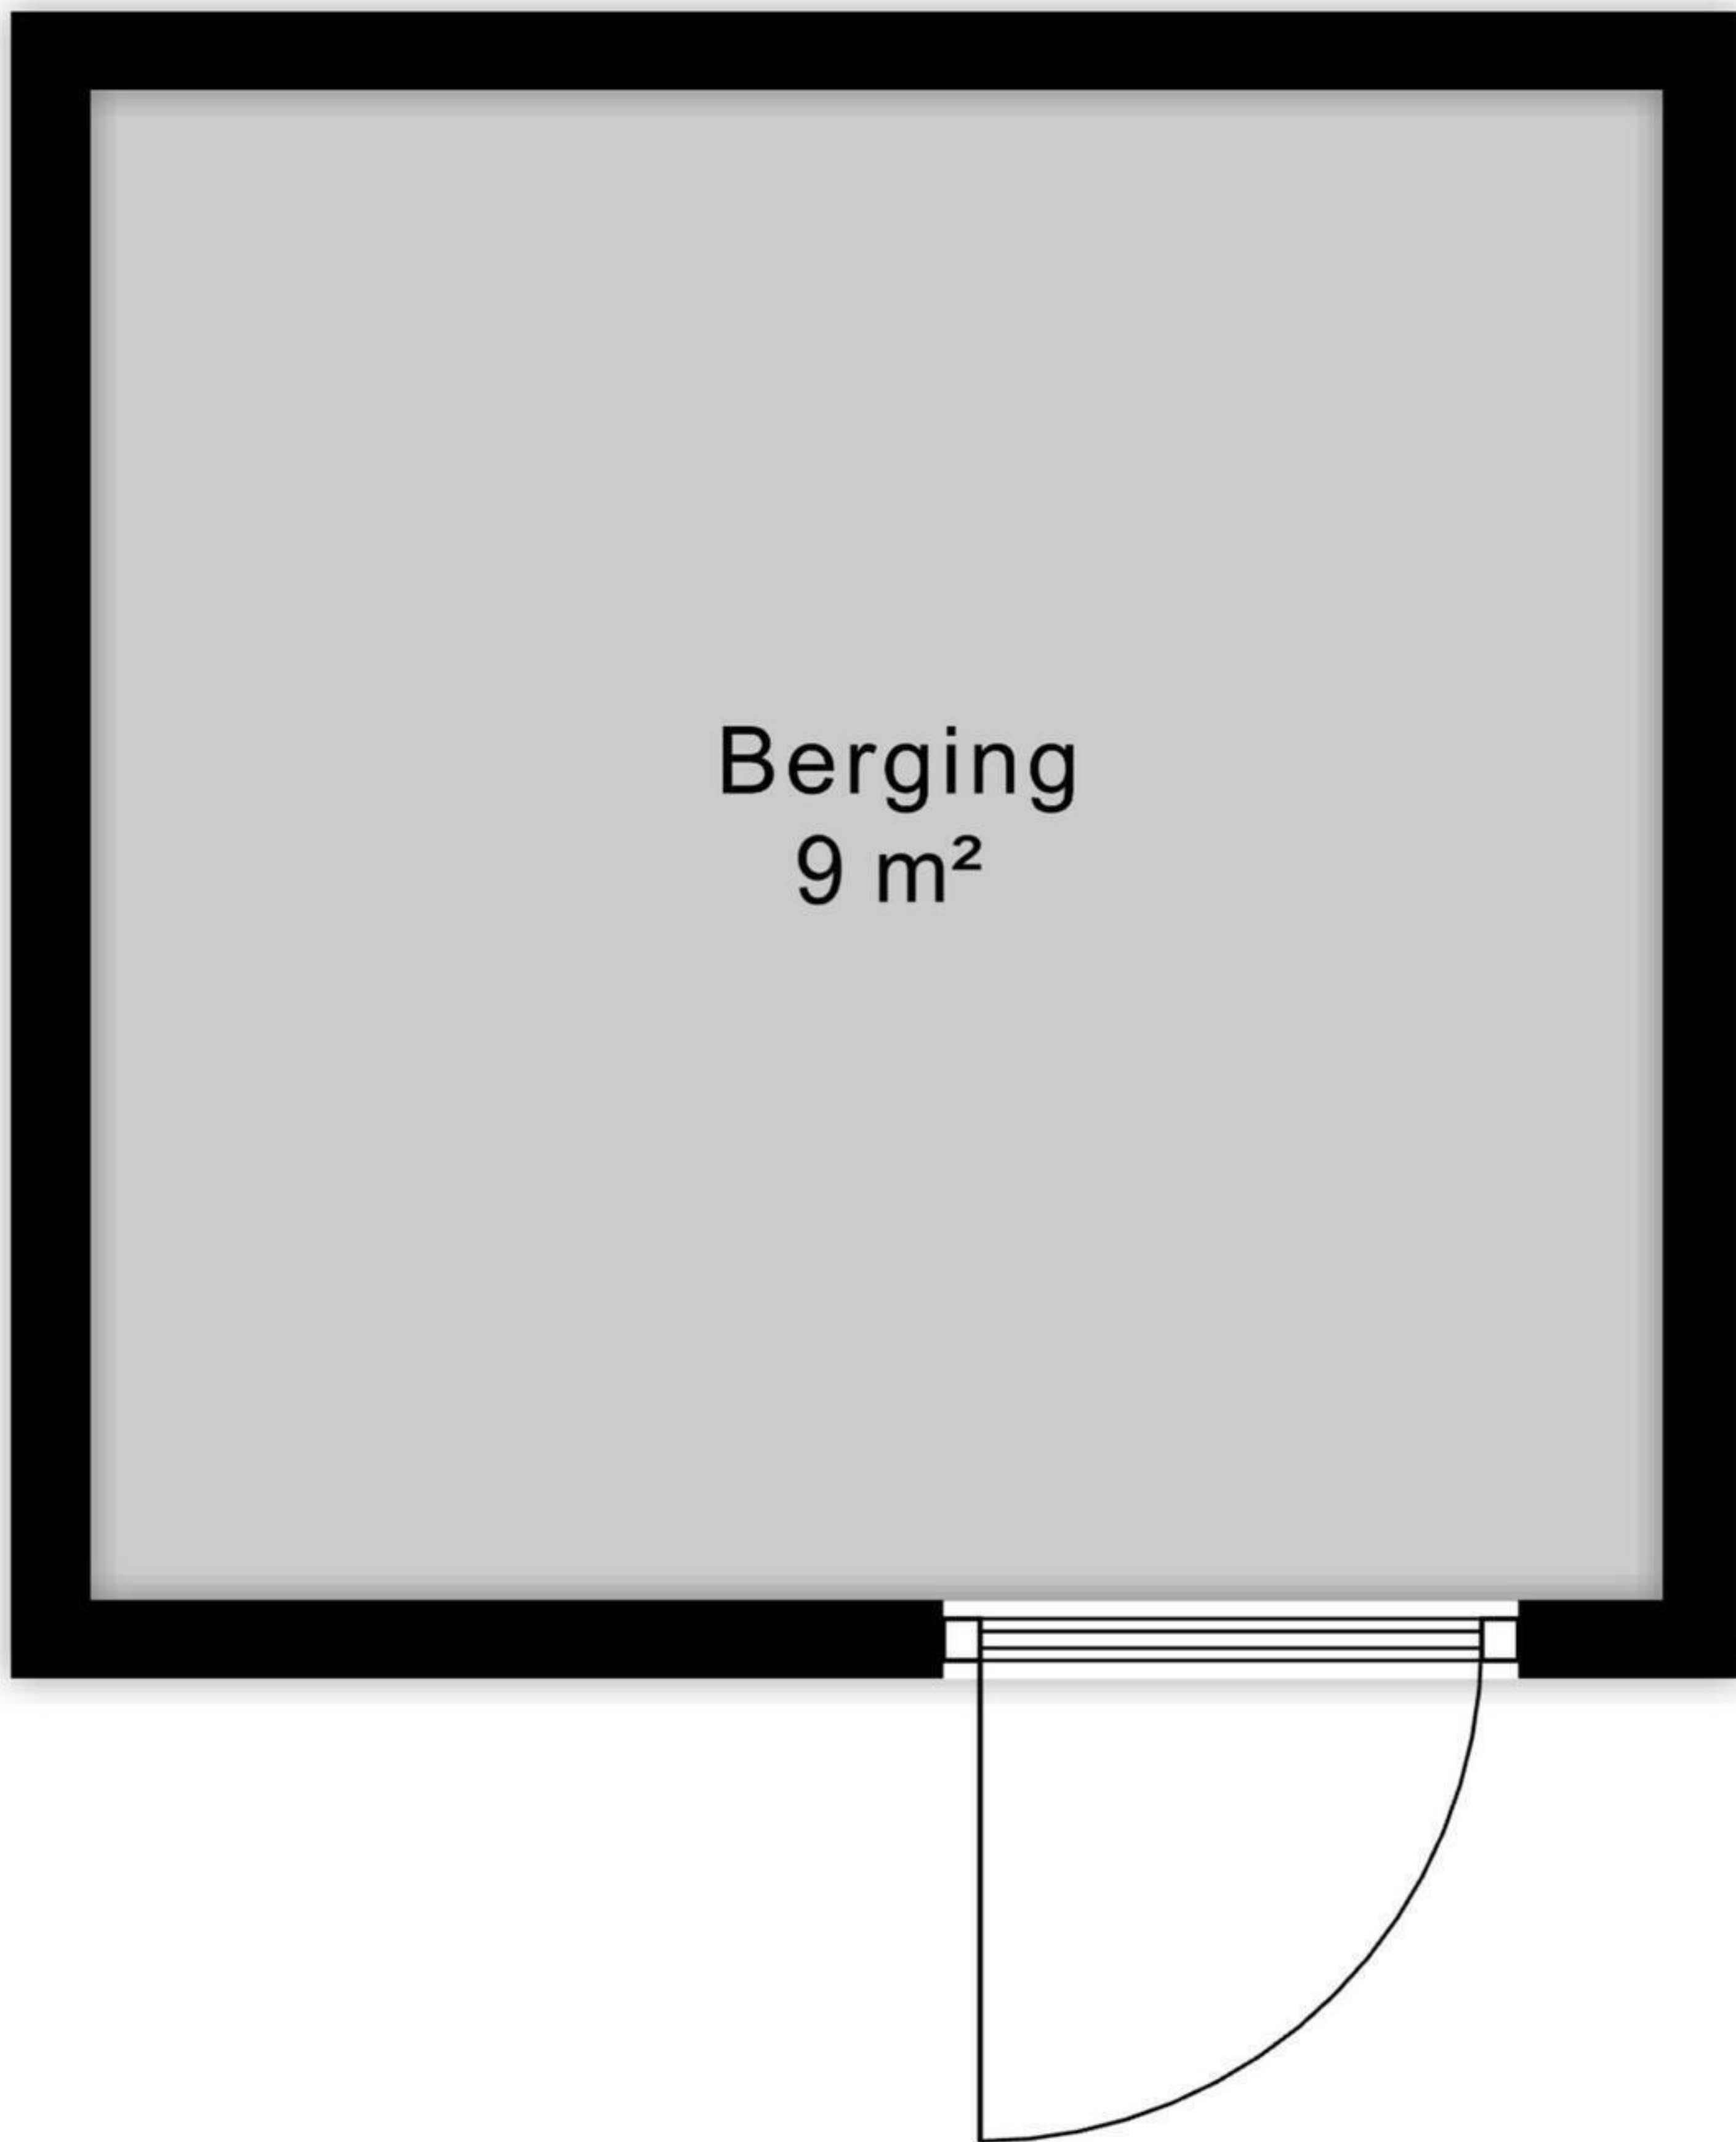

Begane Grond

3.01 m

2.89 m

Berging

← 1.88 m →

↑
2.39 m
↓

Berging 2