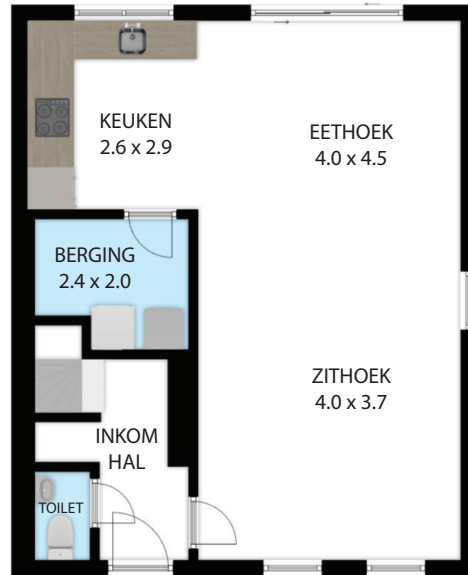

TWEEDE VERDIEPING

BEGANE GROND

EERSTE VERDIEPING

Stuevenhof 7 3620 Veldwezelt, Lanaken 3620

TOTAL APPROX. FLOOR AREA 156 SQ.M

Whilst every attempt has been made to ensure the accuracy of the floor plan contained here, measurements of doors, windows, rooms and any other items are approximate and no responsibility is taken for any error, omission, or misstatement. This plan is for illustrative purposes only and should be used as such by any prospective purchaser.