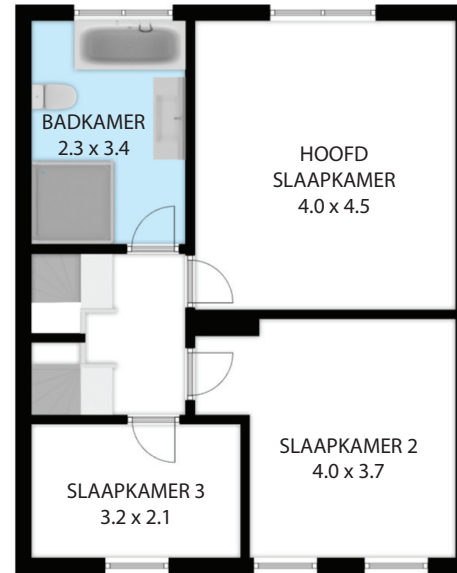

TWEEDE VERDIEPING

BEGANE GROND

EERSTE VERDIEPING

Stuevenhof 7 3620 Veldwezelt, Lanaken 3620

TOTAL APPROX. FLOOR AREA 156 SQ.M

Whilst every attempt has been made to ensure the accuracy of the floor plan contained here, measurements of doors, windows, rooms and any other items are approximate and no responsibility is taken for any error, omission, or misstatement. This plan is for illustrative purposes only and should be used as such by any prospective purchaser.