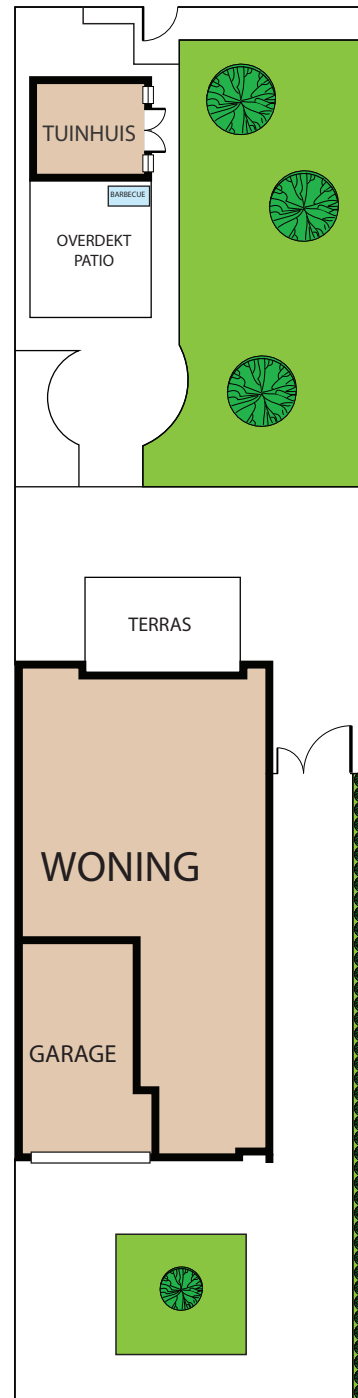

BEGANE GROND

EERSTE VERDIEPING

Tomstraat 19A, 3500, Hasselt 3500

TOTAL APPROX. FLOOR AREA 190 SQ.M

Whilst every attempt has been made to ensure the accuracy of the floor plan contained here, measurements of doors, windows, rooms and any other items are approximate and no responsibility is taken for any error, omission, or misstatement. This plan is for illustrative purposes only and should be used as such by any prospective purchaser.