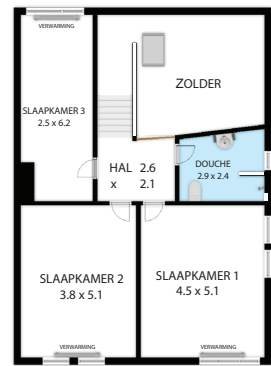

BEGANE GROND

EERSTE VERDIEPING

Tomstraat 19A, 3500, Hasselt 3500

TOTAL APPROX. FLOOR AREA 190 SQ.M

Whilst every attempt has been made to ensure the accuracy of the floor plan contained here, measurements of doors, windows, rooms and any other items are approximate and no responsibility is taken for any error, omission, or misstatement. This plan is for illustrative purposes only and should be used as such by any prospective purchaser.