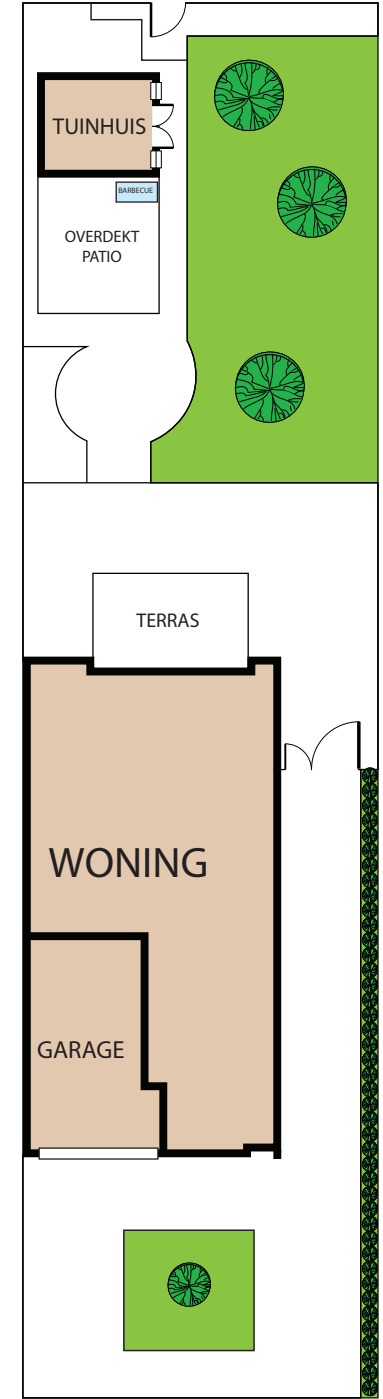

BEGANE GROND

EERSTE VERDIEPING

Tomstraat 19A, 3500, Hasselt 3500
 TOTAL APPROX. FLOOR AREA 190 SQ.M

Whilst every attempt has been made to ensure the accuracy of the floor plan contained here, measurements of doors, windows, rooms and any other items are approximate and no responsibility is taken for any error, omission, or misstatement. This plan is for illustrative purposes only and should be used as such by any prospective purchaser.