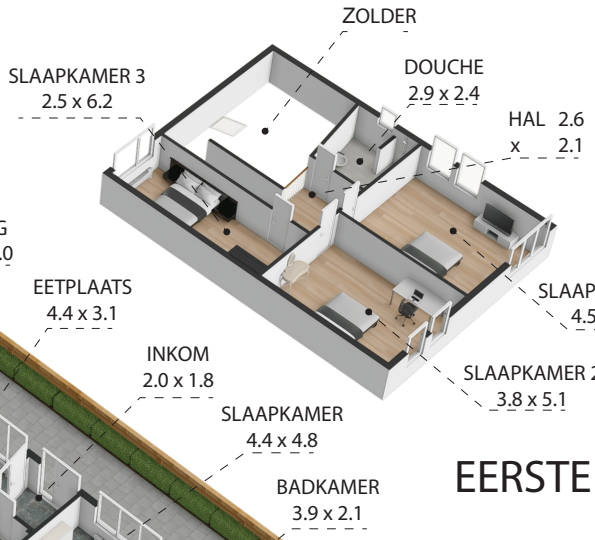

BEGANE GROND

EERSTE VERDIEPING

Tomstraat 19A, 3500, Hasselt 3500
 TOTAL APPROX. FLOOR AREA 190 SQ.M

Whilst every attempt has been made to ensure the accuracy of the floor plan contained here, measurements of doors, windows, rooms and any other items are approximate and no responsibility is taken for any error, omission, or misstatement. This plan is for illustrative purposes only and should be used as such by any prospective purchaser.