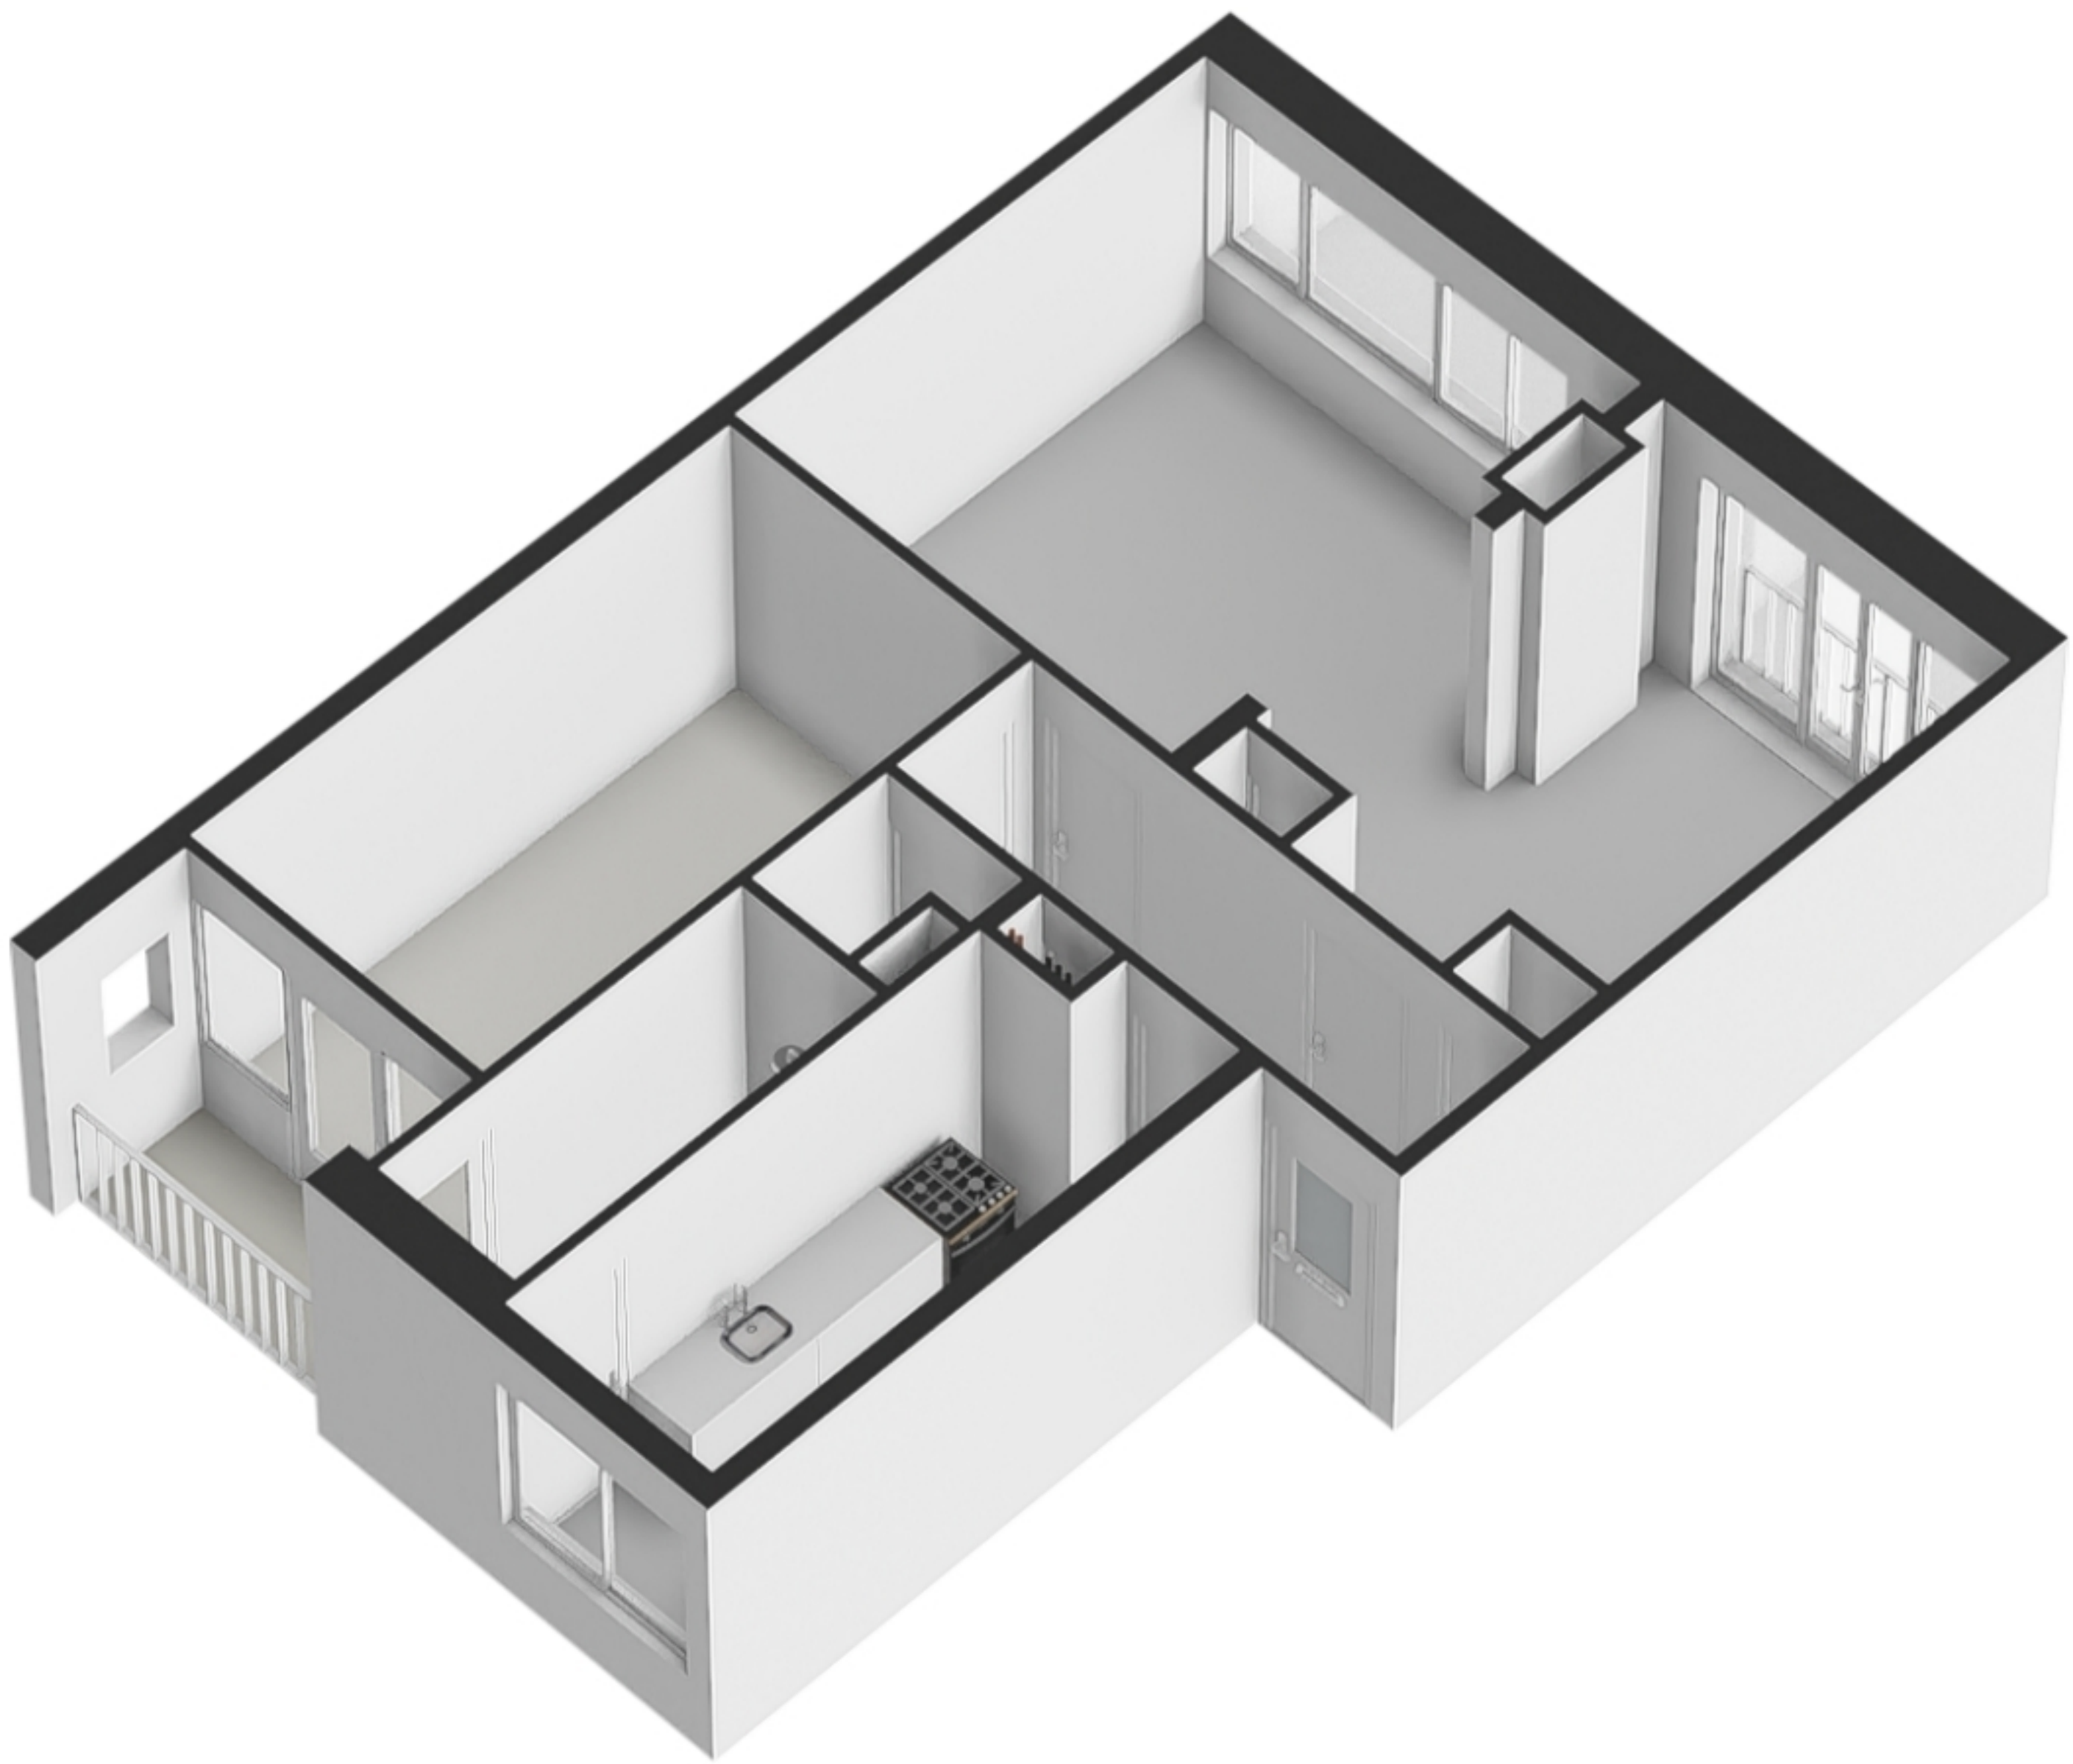

# Tongelaer 24-1, Amsterdam Berging

4.36 m

3.22 m

# Tongelaer 24-1, Amsterdam Berging

4.36 m

1.97 m

## Kelderbox

4.10 m

4.00 m

GGB  
2.9 m<sup>2</sup>

GO  
65.9 m<sup>2</sup>

EB  
6.9 m<sup>2</sup>

EB  
16.4 m<sup>2</sup>

EB  
4.2 m<sup>2</sup>