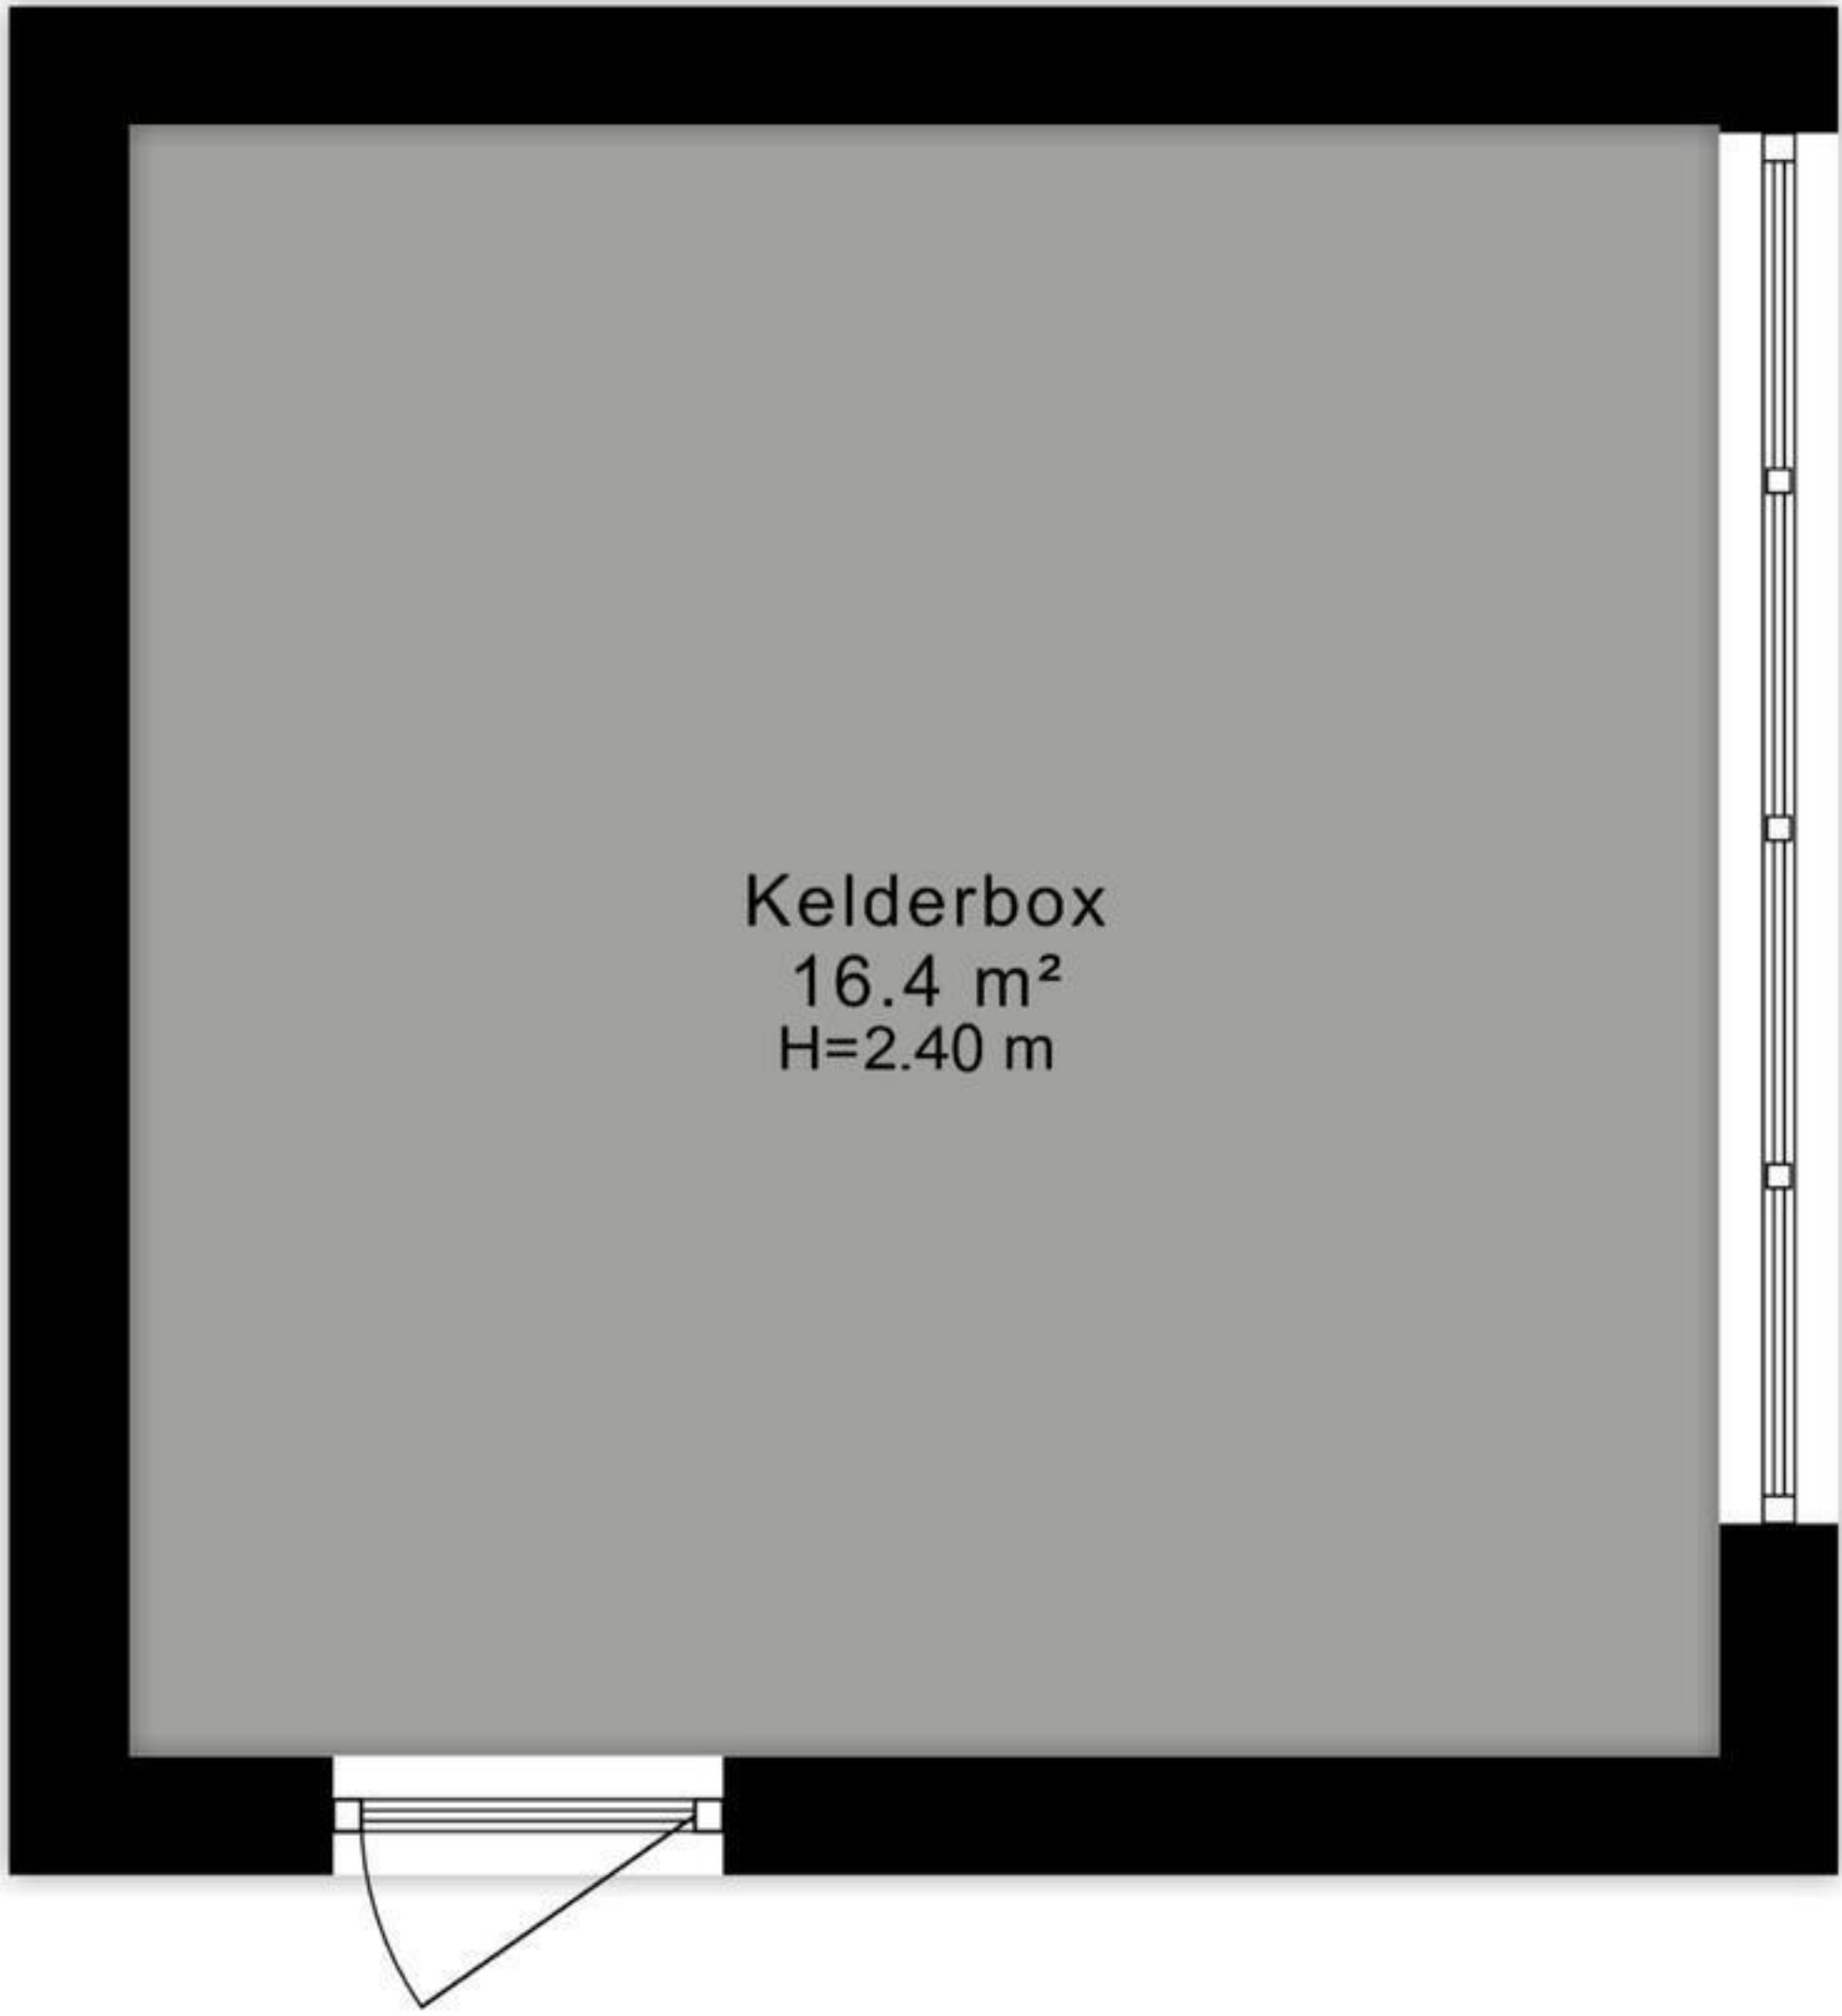

# Tongelaer 24-1, Amsterdam Berging

4.36 m

3.22 m

# Tongelaer 24-1, Amsterdam Berging

4.36 m

1.97 m

## Kelderbox

4.10 m

4.00 m

GGB  
2.9 m<sup>2</sup>

GO  
65.9 m<sup>2</sup>

EB  
6.9 m<sup>2</sup>

EB  
16.4 m<sup>2</sup>

EB  
4.2 m<sup>2</sup>