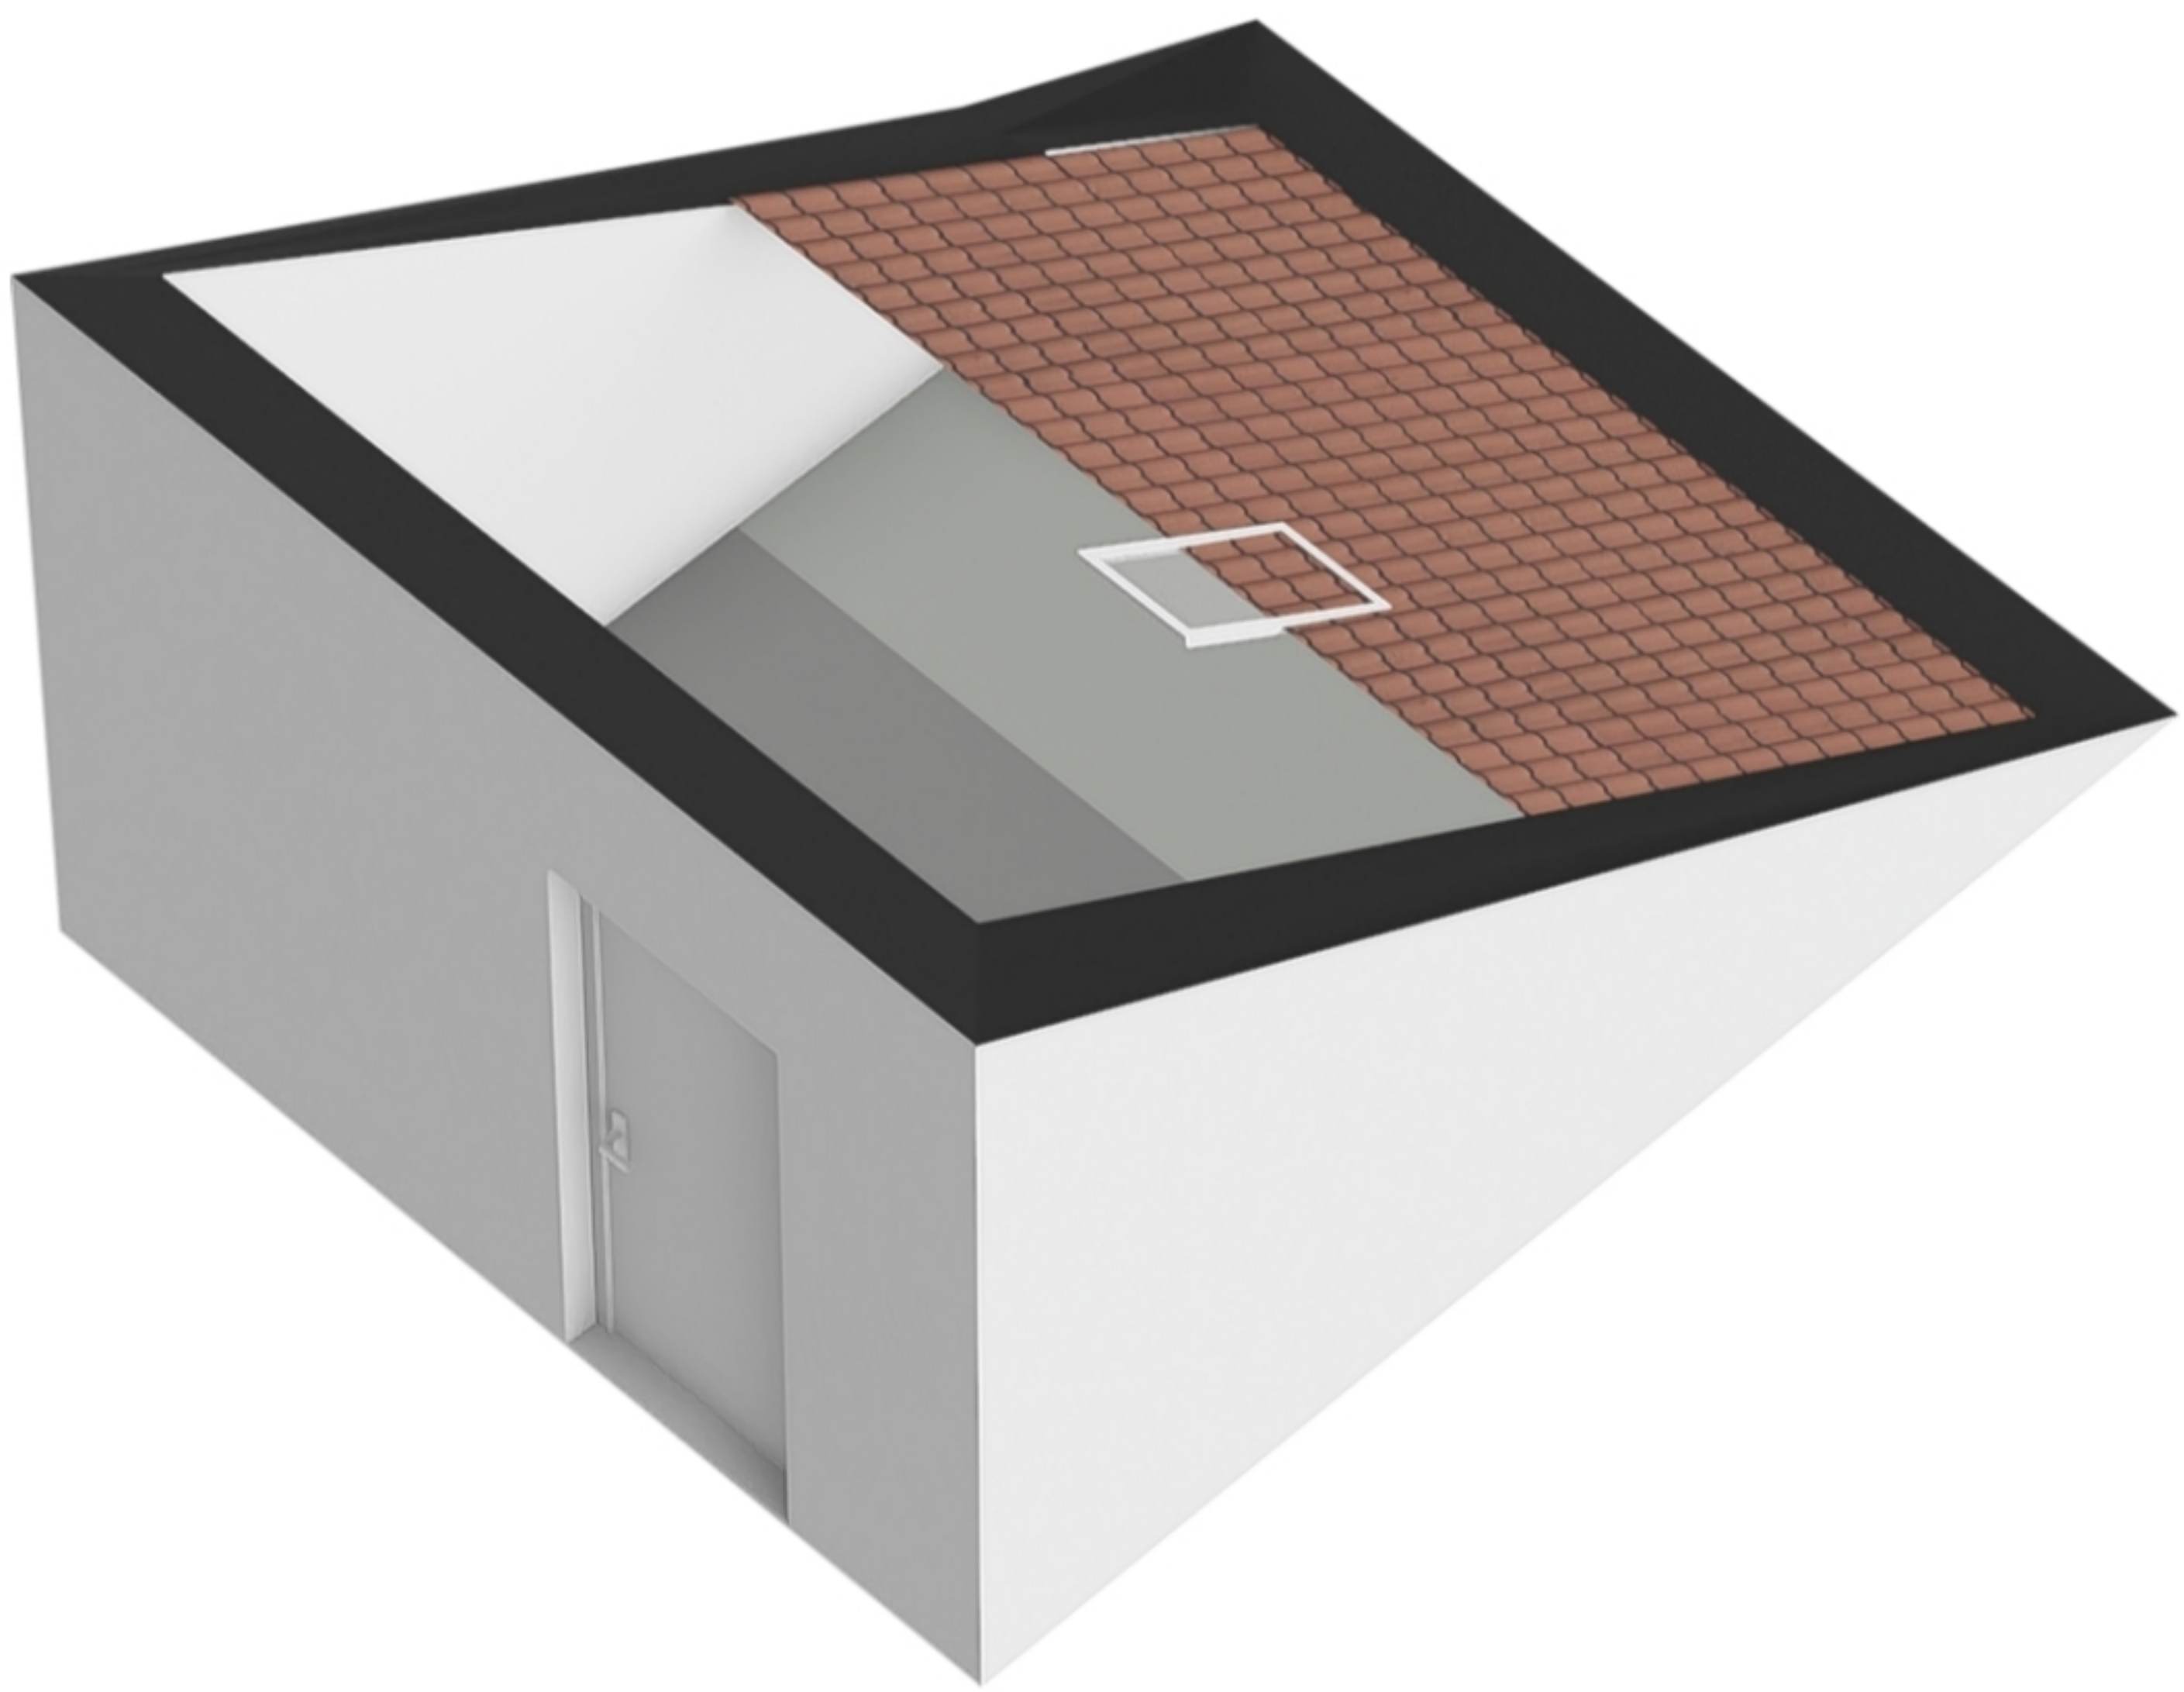

# Tongelaer 24-1, Amsterdam Berging

4.36 m

3.22 m

# Tongelaer 24-1, Amsterdam Berging

4.36 m

1.97 m

## Kelderbox

4.10 m

4.00 m

GGB  
2.9 m<sup>2</sup>

GO  
65.9 m<sup>2</sup>

EB  
6.9 m<sup>2</sup>

EB  
16.4 m<sup>2</sup>

EB  
4.2 m<sup>2</sup>