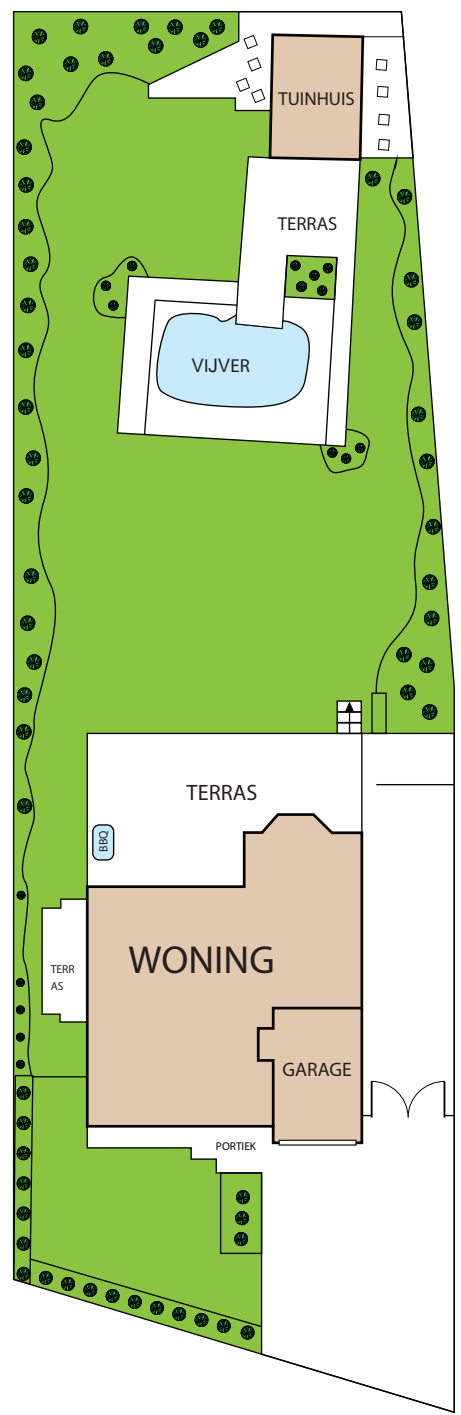

DERDE VERDIEPING

BEGANE GROND

EERSTE VERDIEPING

Uikhoverstraat 31, 3631, Maasmechelen 3631
TOTAL APPROX. FLOOR AREA 212 SQ.M

Whilst every attempt has been made to ensure the accuracy of the floor plan contained here, measurements of doors, windows, rooms and any other items are approximate and no responsibility is taken for any error, omission, or misstatement. This plan is for illustrative purposes only and should be used as such by any prospective purchaser.