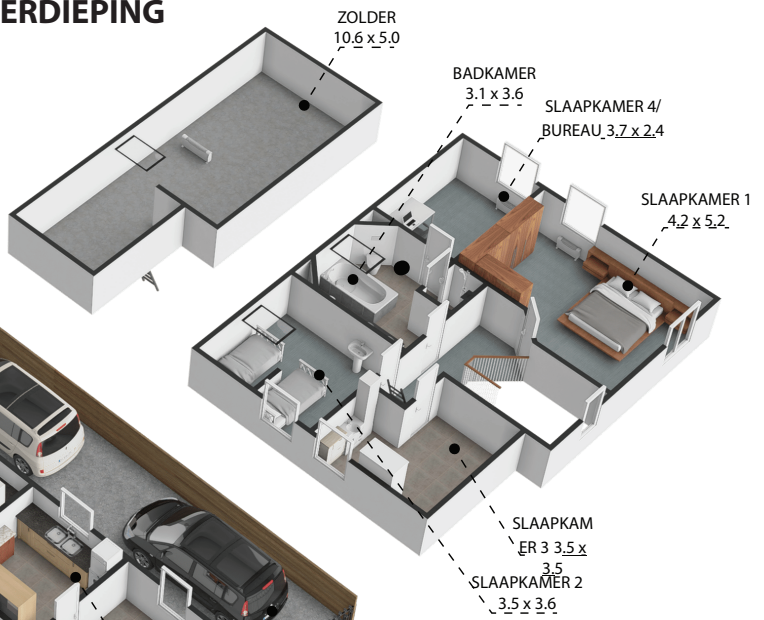

DERDE VERDIEPING

BEGANE GROND

EERSTE VERDIEPING

Uikhoverstraat 31, 3631, Maasmechelen 3631
TOTAL APPROX. FLOOR AREA 212 SQ.M

Whilst every attempt has been made to ensure the accuracy of the floor plan contained here, measurements of doors, windows, rooms and any other items are approximate and no responsibility is taken for any error, omission, or misstatement. This plan is for illustrative purposes only and should be used as such by any prospective purchaser.