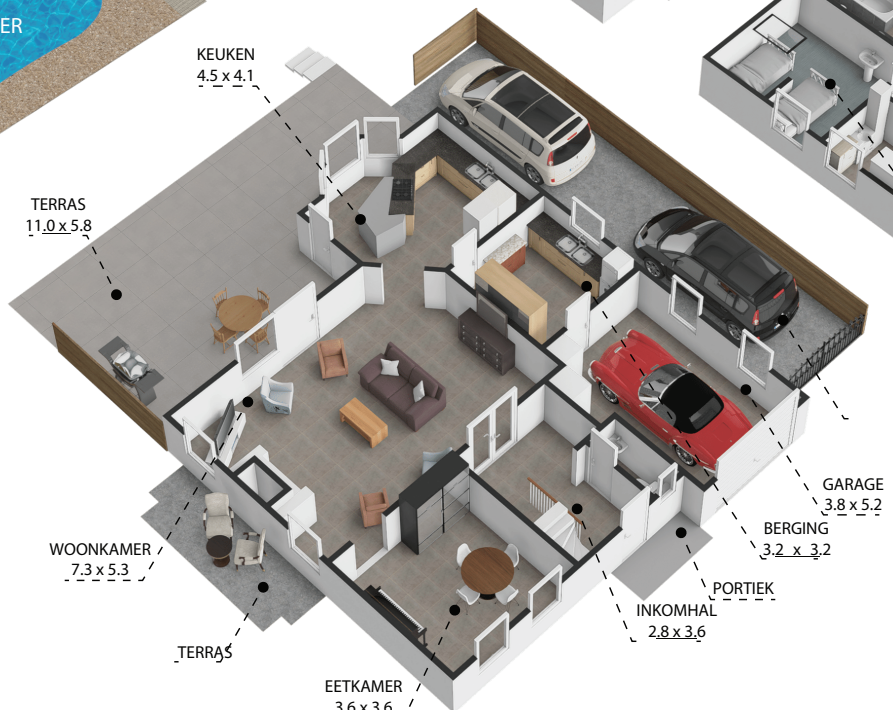

DERDE VERDIEPING

BEGANE GROND

EERSTE VERDIEPING

Uikhoverstraat 31, 3631, Maasmechelen 3631
TOTAL APPROX. FLOOR AREA 212 SQ.M

Whilst every attempt has been made to ensure the accuracy of the floor plan contained here, measurements of doors, windows, rooms and any other items are approximate and no responsibility is taken for any error, omission, or misstatement. This plan is for illustrative purposes only and should be used as such by any prospective purchaser.