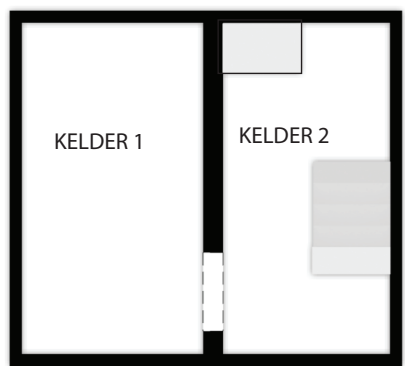

**BEGANE GROND**

**KELDER**

**EERSTE VERDIEPING**

**TWEDE VERDIEPING**

Veldhofstraat 152A, 6471 CM, Eygelshoven 6471 CM

Whilst every attempt has been made to ensure the accuracy of the floor plan contained here, measurements of doors, windows, rooms and any other items are approximate and no responsibility is taken for any error, omission, or misstatement. This plan is for illustrative purposes only and should be used as such by any prospective purchaser.