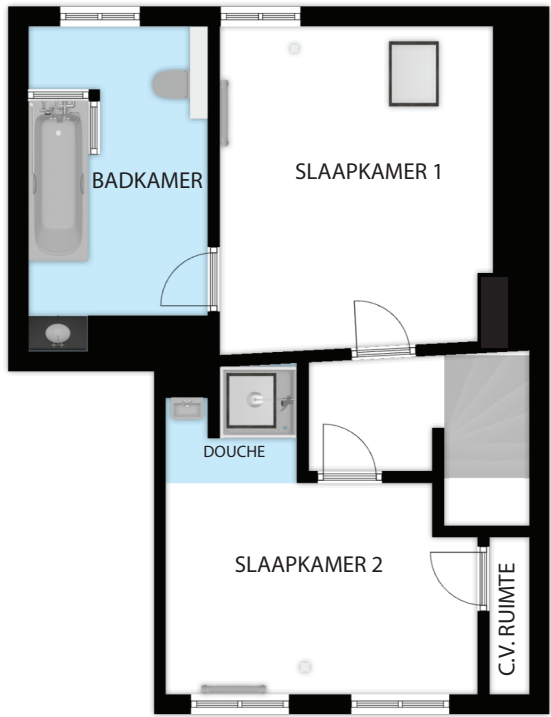

**BEGANE GROND**

**KELDER**

**EERSTE VERDIEPING**

**TWEDE VERDIEPING**

Veldhofstraat 152A, 6471 CM, Eygelshoven 6471 CM

Whilst every attempt has been made to ensure the accuracy of the floor plan contained here, measurements of doors, windows, rooms and any other items are approximate and no responsibility is taken for any error, omission, or misstatement. This plan is for illustrative purposes only and should be used as such by any prospective purchaser.