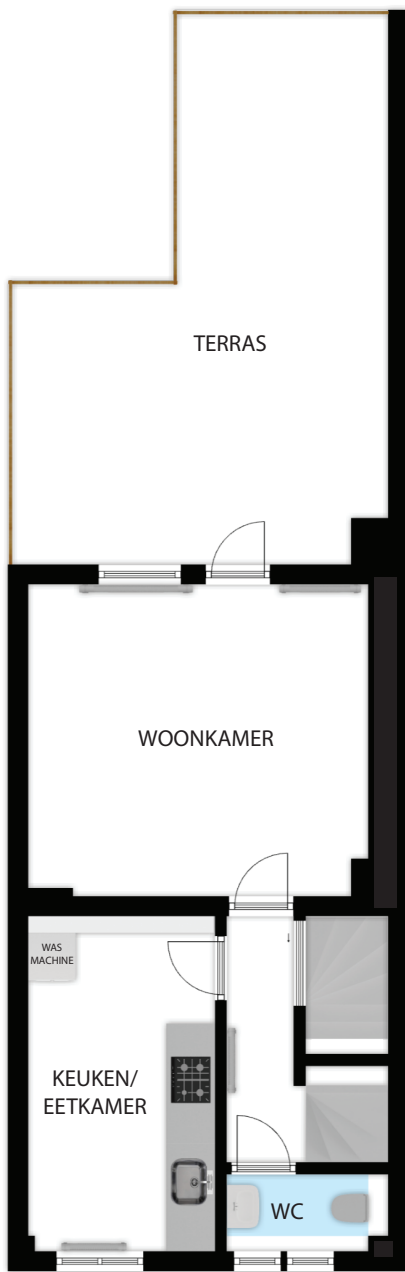

**BEGANE GROND**

**KELDER**

**EERSTE VERDIEPING**

**TWEDE VERDIEPING**

Veldhofstraat 152A, 6471 CM, Eygelshoven 6471 CM

Whilst every attempt has been made to ensure the accuracy of the floor plan contained here, measurements of doors, windows, rooms and any other items are approximate and no responsibility is taken for any error, omission, or misstatement. This plan is for illustrative purposes only and should be used as such by any prospective purchaser.