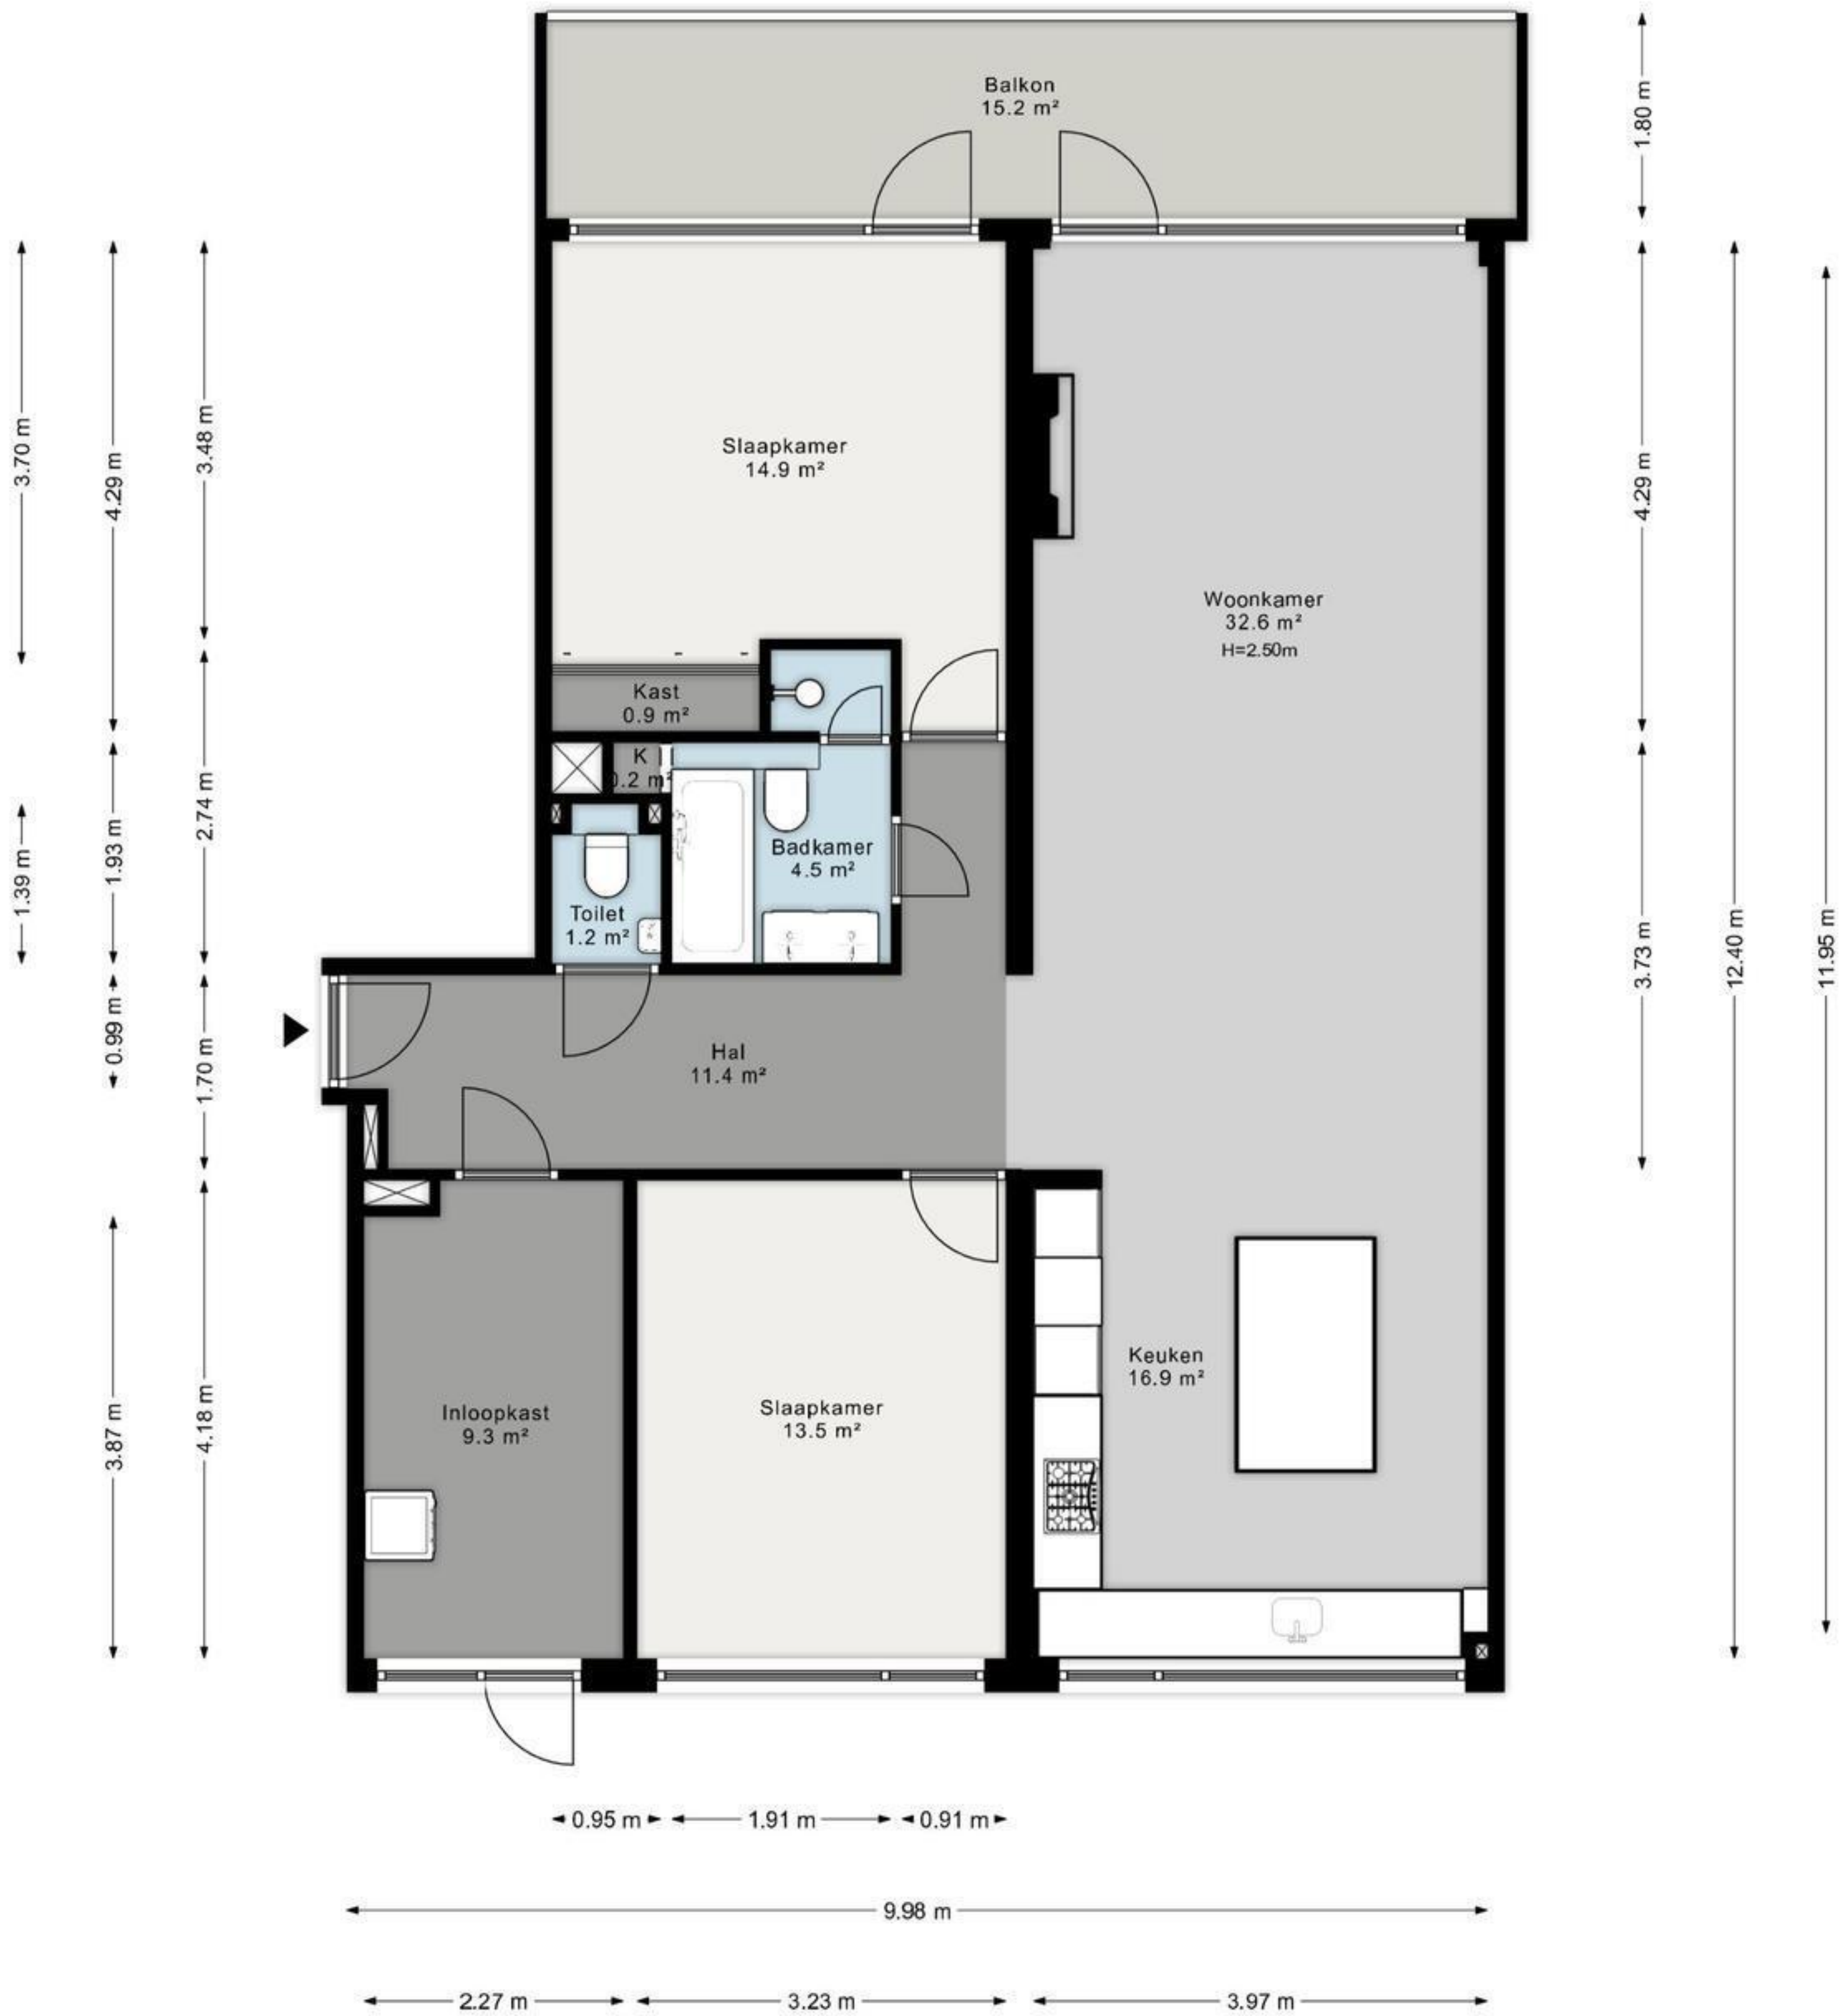

Weerdestein 146, Amsterdam
Appartement

GGB 15.2 m² GO 111.4 m²

EB 24.5 m²

EB 9.2 m²

- BVO
GO
OI
GGB
EB
AP
OBS