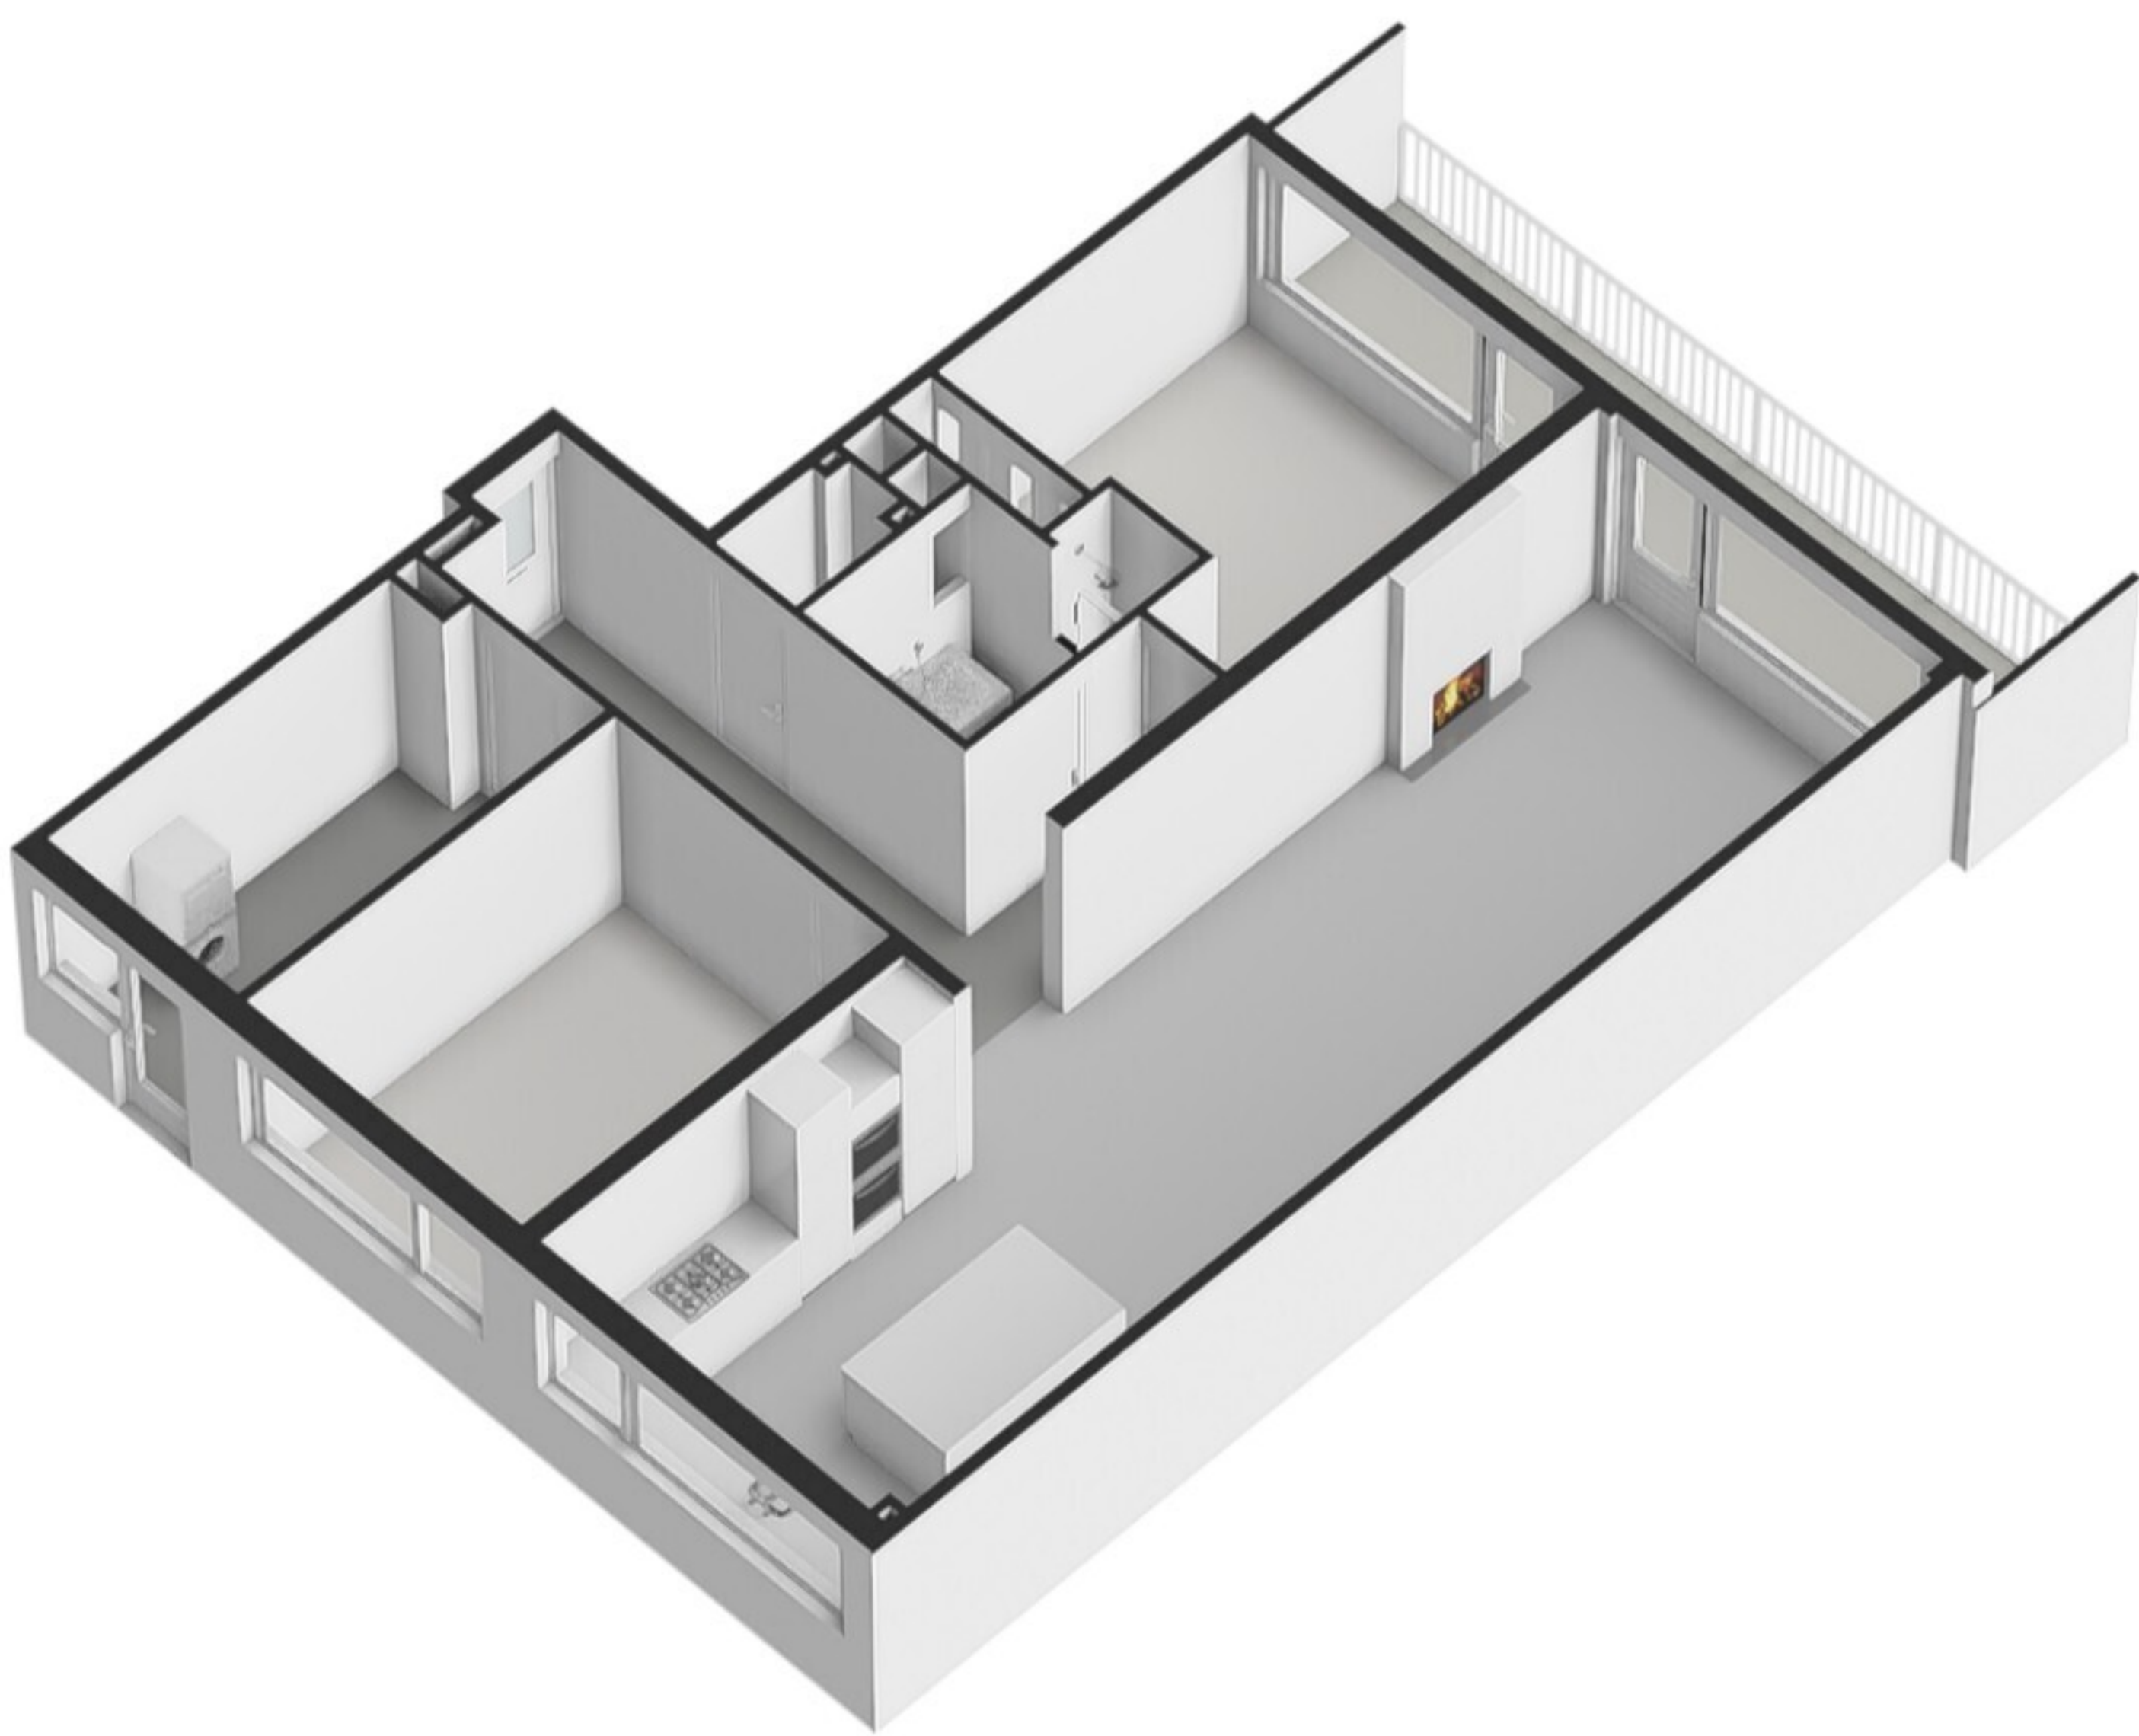

Weerdestein 146, Amsterdam
Appartement

GGB 15.2 m² GO 111.4 m²

EB 24.5 m²

EB 9.2 m²

- BVO
GO
OI
GGB
EB
AP
OBS