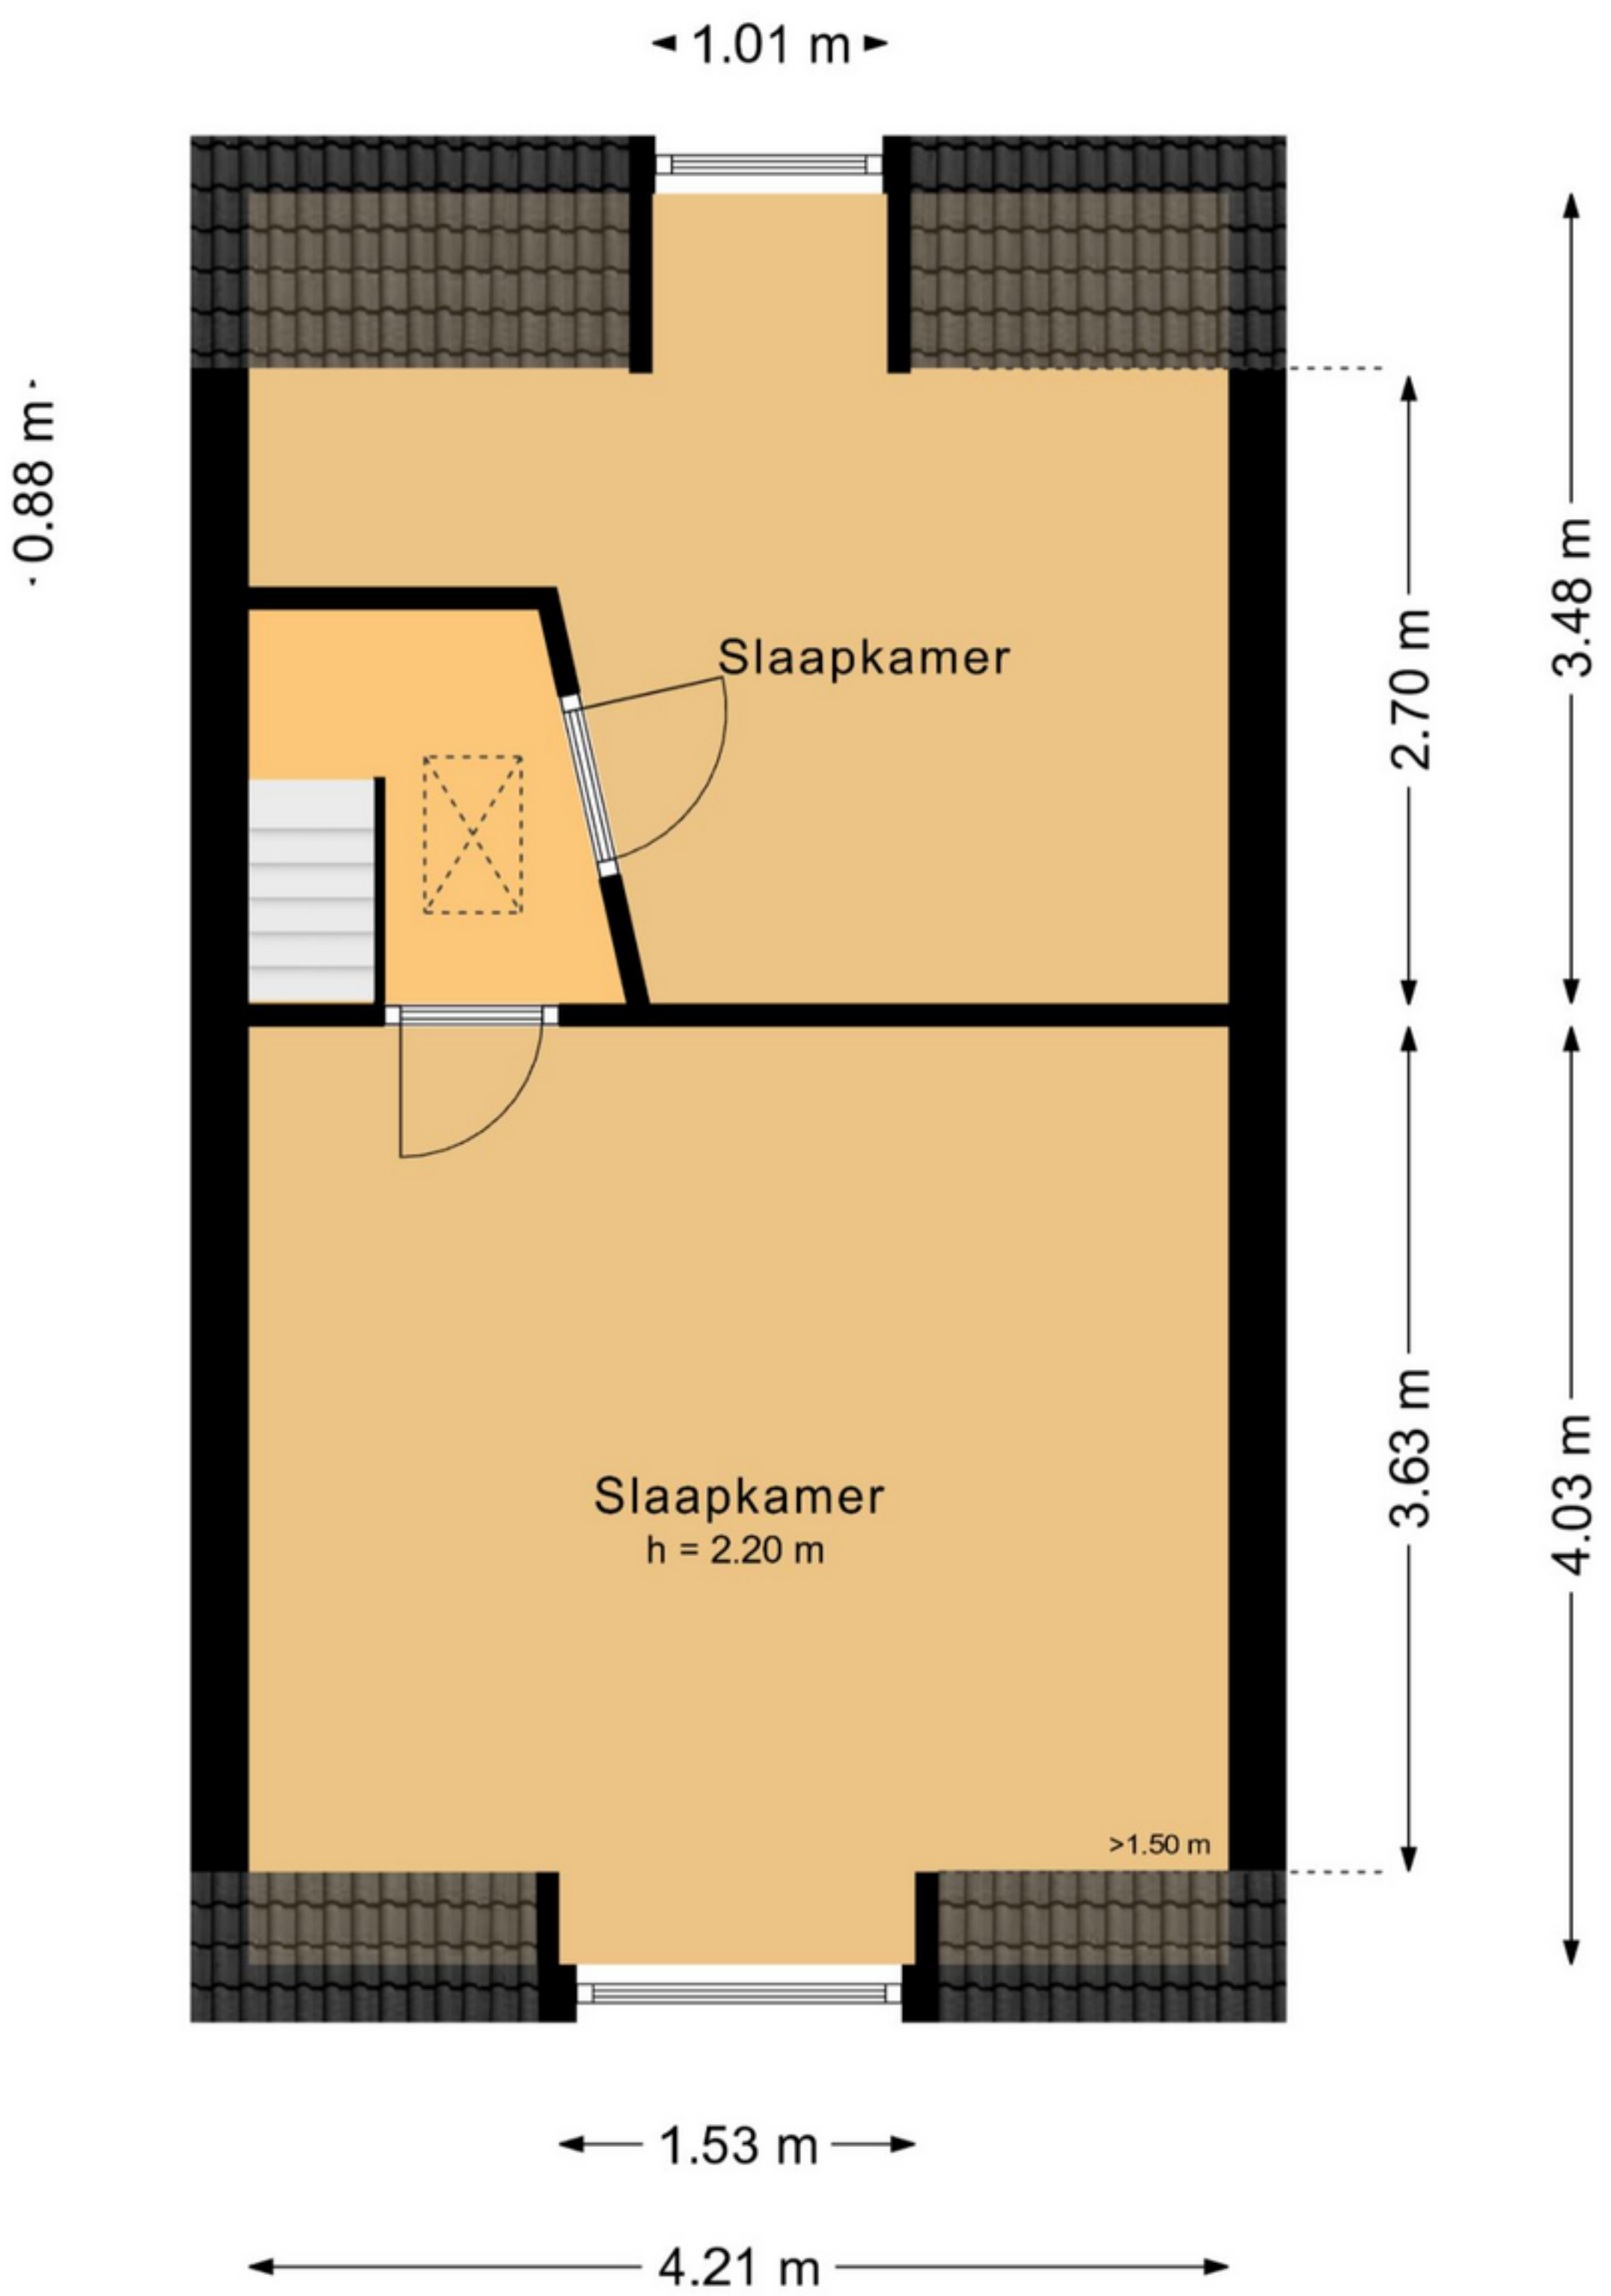

← 1.92 m →

↑ 2.57 m ↓

↑ 3.38 m ↓

↑ 7.40 m ↓

↑ 3.58 m ↓

← 1.03 m →

← 4.21 m →

Badkamer

Keuken

Woonkamer
h = 2.80 m

Entree

← 4.21 m →