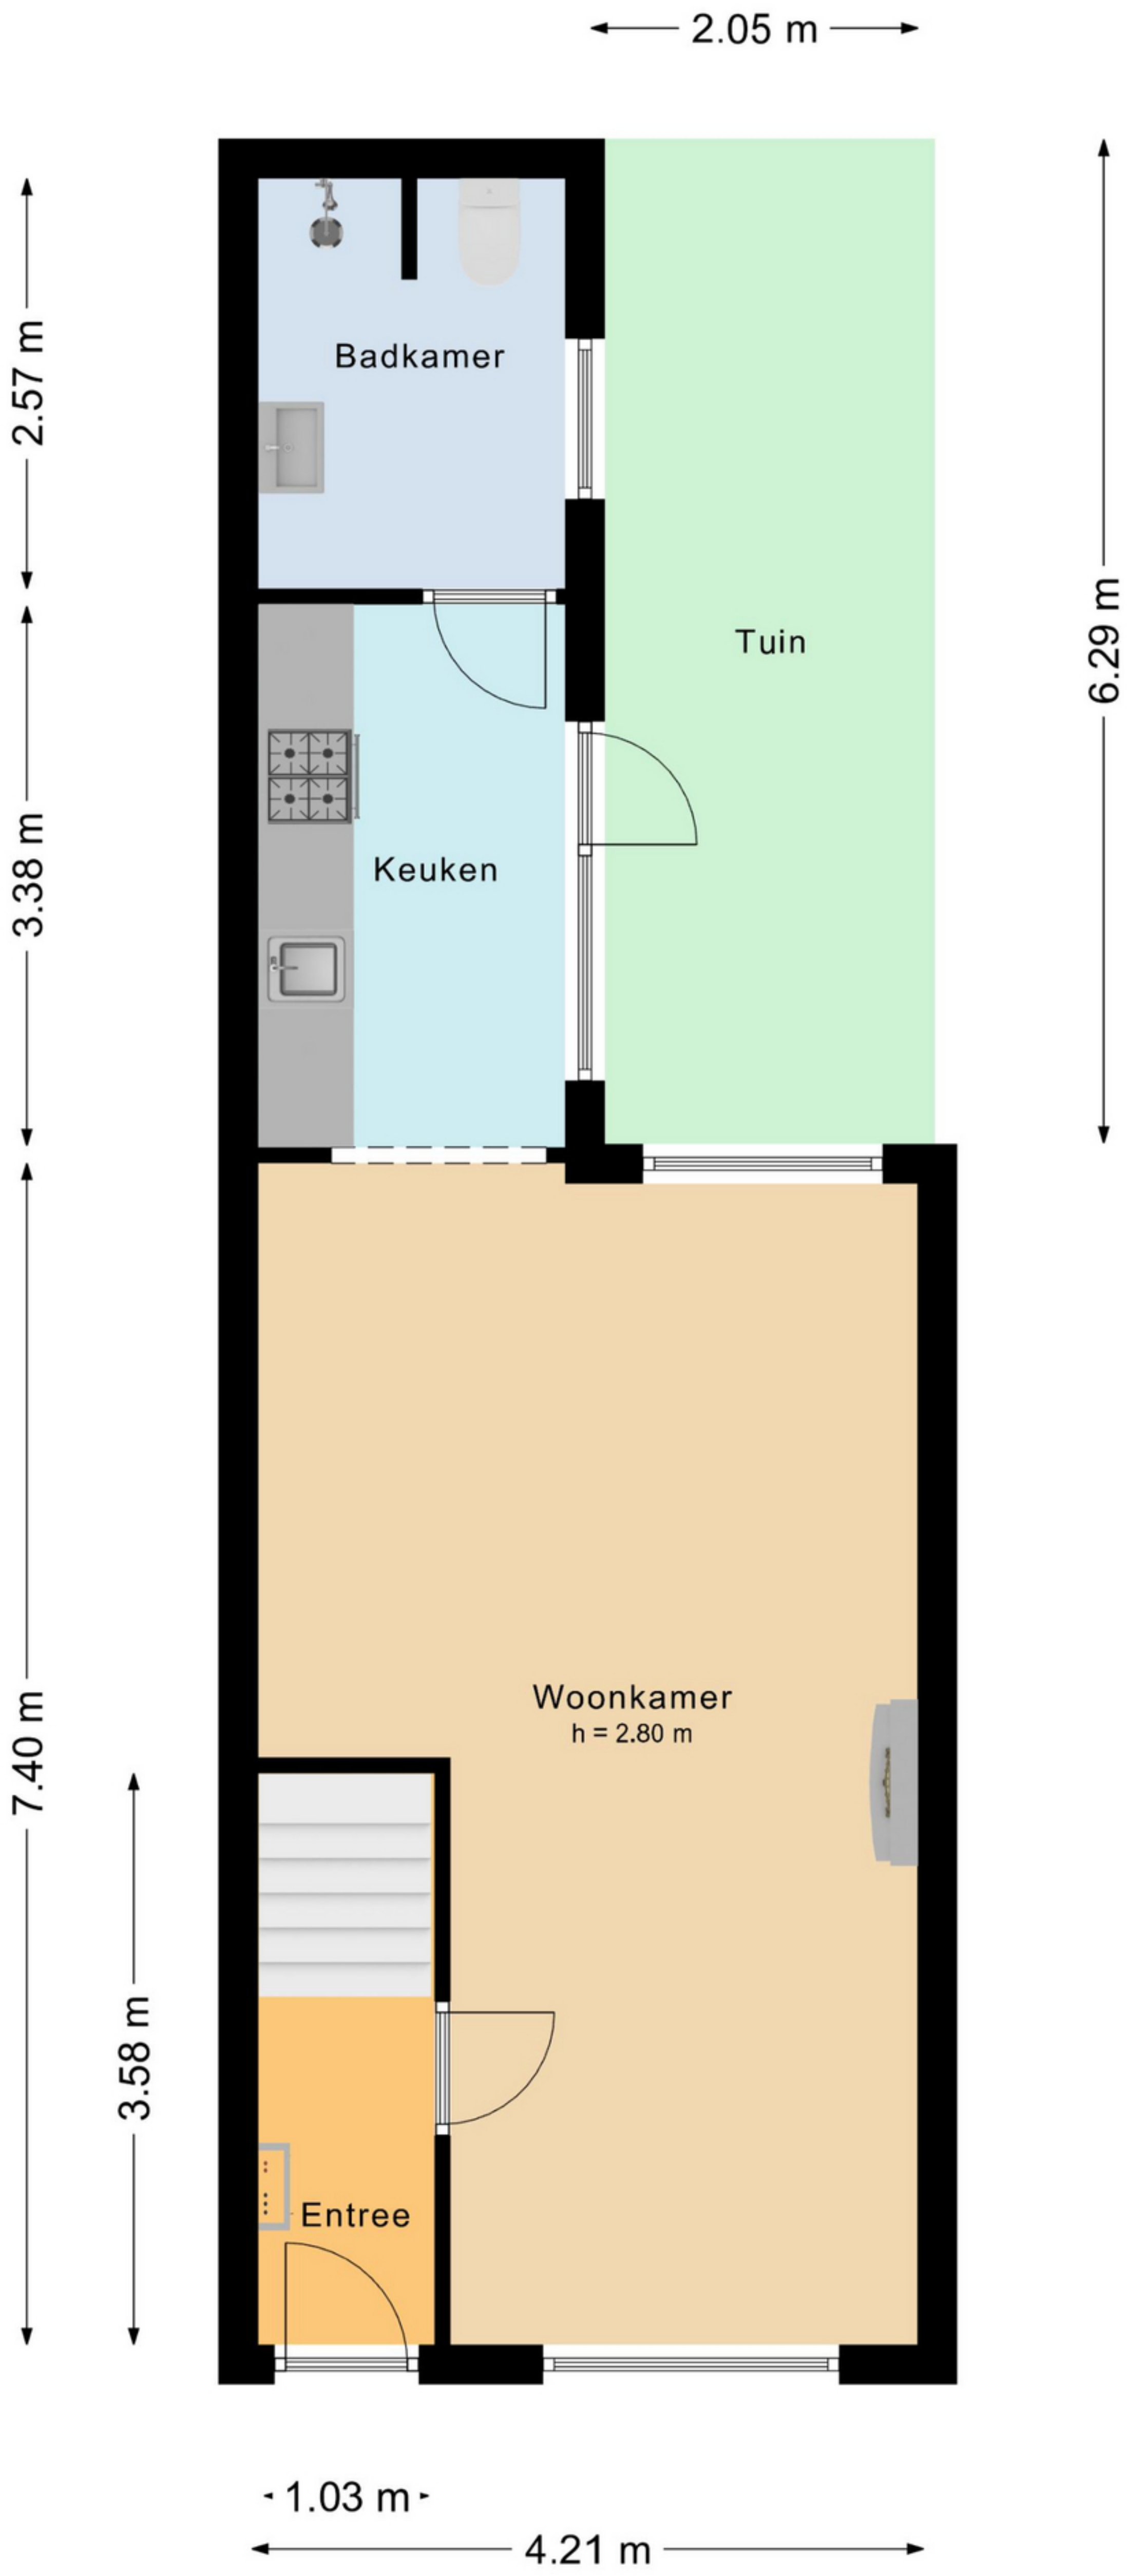

← 1.92 m →

↑ 2.57 m ↓

↑ 3.38 m ↓

↑ 7.40 m ↓

↑ 3.58 m ↓

← 1.03 m →

← 4.21 m →

Badkamer

Keuken

Woonkamer
h = 2.80 m

Entree

← 4.21 m →