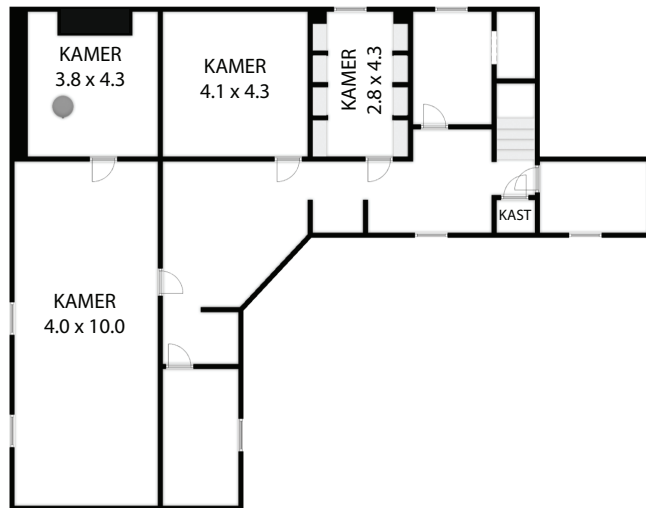

TWEDE VERDIEPING

KELDER

EERSTE VERDIEPING

Zonnelaan 25, 3621, Lanaken 3621

TOTAL APPROX. FLOOR AREA 559 SQ.FT

Whilst every attempt has been made to ensure the accuracy of the floor plan contained here, measurements of doors, windows, rooms and any other items are approximate and no responsibility is taken for any error, omission, or misstatement. This plan is for illustrative purposes only and should be used as such by any prospective purchaser.