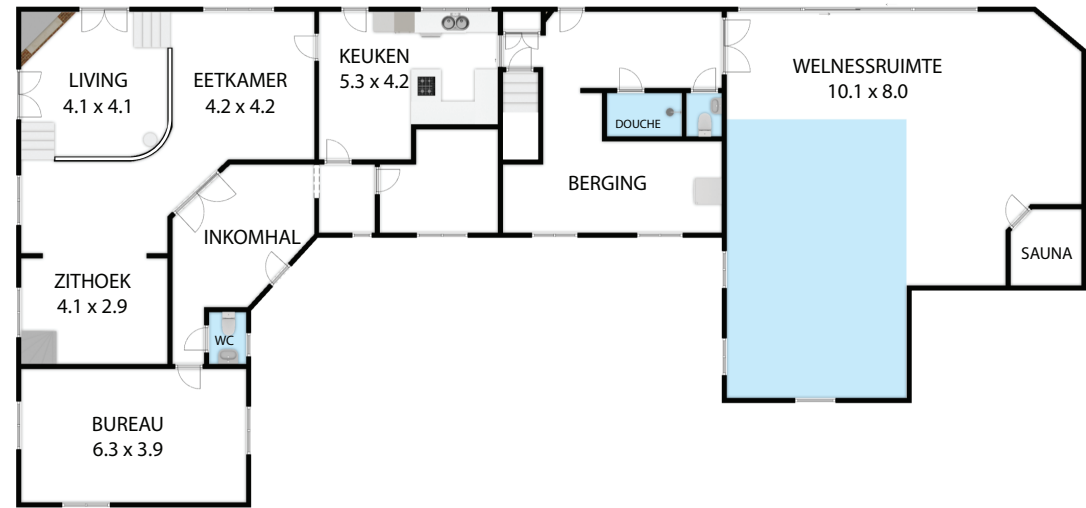

TWEDE VERDIEPING

KELDER

EERSTE VERDIEPING

Zonnelaan 25, 3621, Lanaken 3621

TOTAL APPROX. FLOOR AREA 559 SQ.FT

Whilst every attempt has been made to ensure the accuracy of the floor plan contained here, measurements of doors, windows, rooms and any other items are approximate and no responsibility is taken for any error, omission, or misstatement. This plan is for illustrative purposes only and should be used as such by any prospective purchaser.