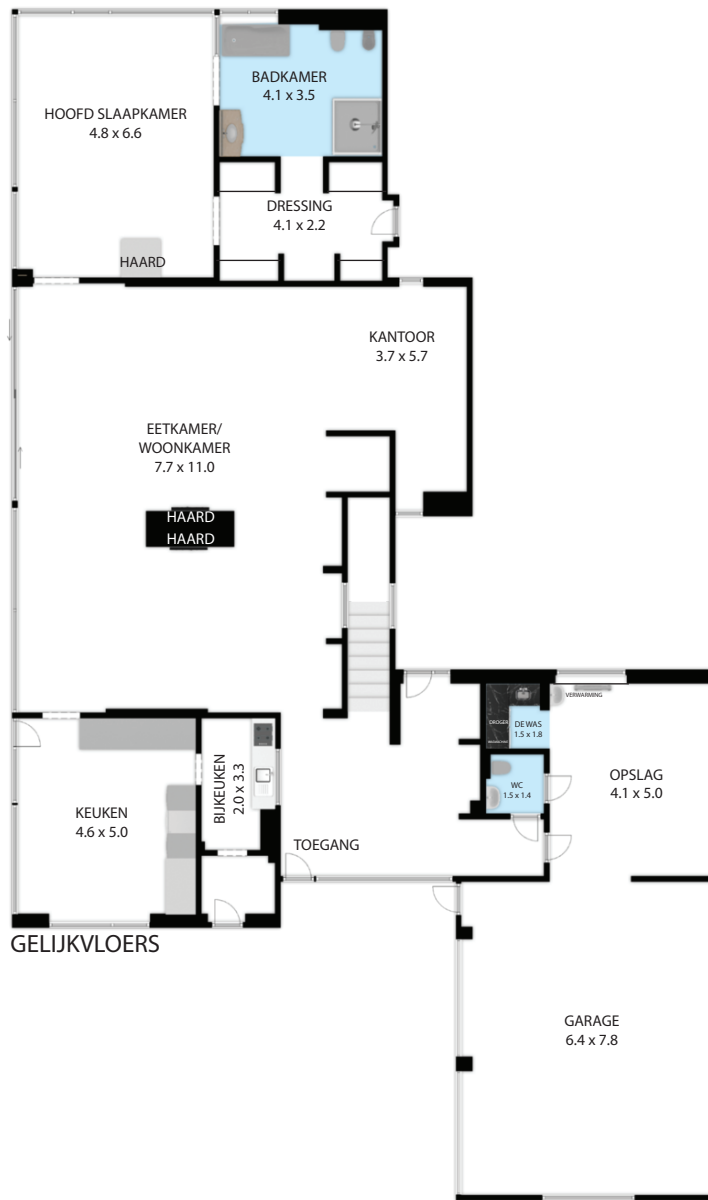

KELDER

GELIJKVLOERS

Chem. de Lancre 5, 4970, Stavelot 4970

TOTAL APPROX. FLOOR AREA 564 SQ.M

Whilst every attempt has been made to ensure the accuracy of the floor plan contained here, measurements of doors, windows, rooms and any other items are approximate and no responsibility is taken for any error, omission, or misstatement. This plan is for illustrative purposes only and should be used as such by any prospective purchaser.