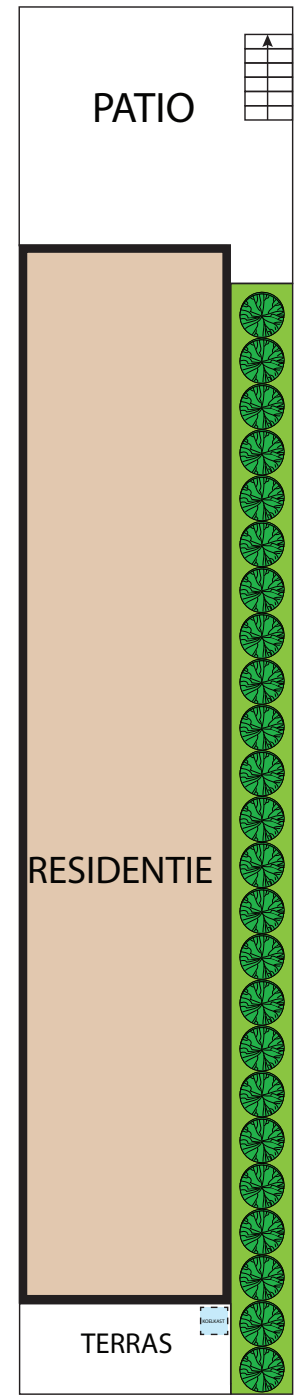

**BEGANE GROND**

**EERSTE VERDIEPING**

**DERDE VERDIEPING**

Pl. du Roi Albert 19, 4600, Visé 4600  
TOTAL APPROX. FLOOR AREA 164 SQ.M

Whilst every attempt has been made to ensure the accuracy of the floor plan contained here, measurements of doors, windows, rooms and any other items are approximate and no responsibility is taken for any error, omission, or misstatement. This plan is for illustrative purposes only and should be used as such by any prospective purchaser.