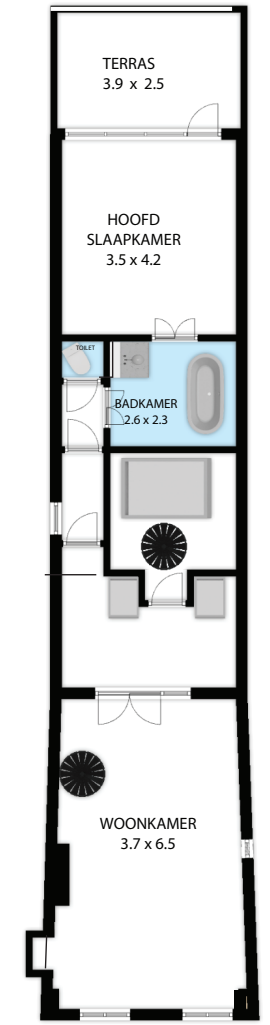

**BEGANE GROND**

**EERSTE VERDIEPING**

**DERDE VERDIEPING**

Pl. du Roi Albert 19, 4600, Visé 4600  
TOTAL APPROX. FLOOR AREA 164 SQ.M

Whilst every attempt has been made to ensure the accuracy of the floor plan contained here, measurements of doors, windows, rooms and any other items are approximate and no responsibility is taken for any error, omission, or misstatement. This plan is for illustrative purposes only and should be used as such by any prospective purchaser.