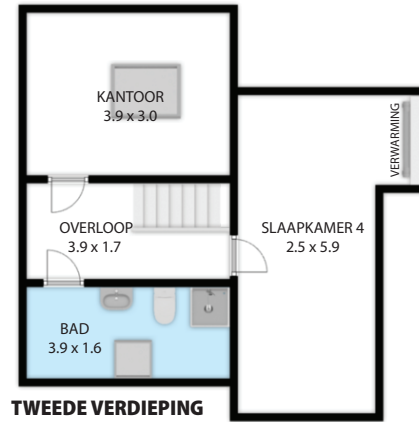

EERSTE VERDIEPING

TWEDE VERDIEPING

KELDER

BEGANE GROND

Veldspaatstraat 23, 6216 BM, Maastricht 6216 BM

TOTAL APPROX. FLOOR AREA 244 SQ.M

Whilst every attempt has been made to ensure the accuracy of the floor plan contained here, measurements of doors, windows, rooms and any other items are approximate and no responsibility is taken for any error, omission, or misstatement. This plan is for illustrative purposes only and should be used as such by any prospective purchaser.