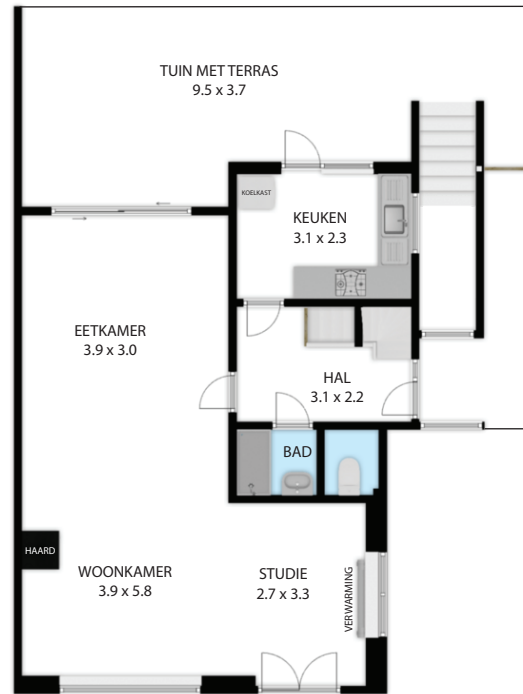

EERSTE VERDIEPING

TWEDE VERDIEPING

KELDER

BEGANE GROND

Veldspaatstraat 23, 6216 BM, Maastricht 6216 BM

TOTAL APPROX. FLOOR AREA 244 SQ.M

Whilst every attempt has been made to ensure the accuracy of the floor plan contained here, measurements of doors, windows, rooms and any other items are approximate and no responsibility is taken for any error, omission, or misstatement. This plan is for illustrative purposes only and should be used as such by any prospective purchaser.