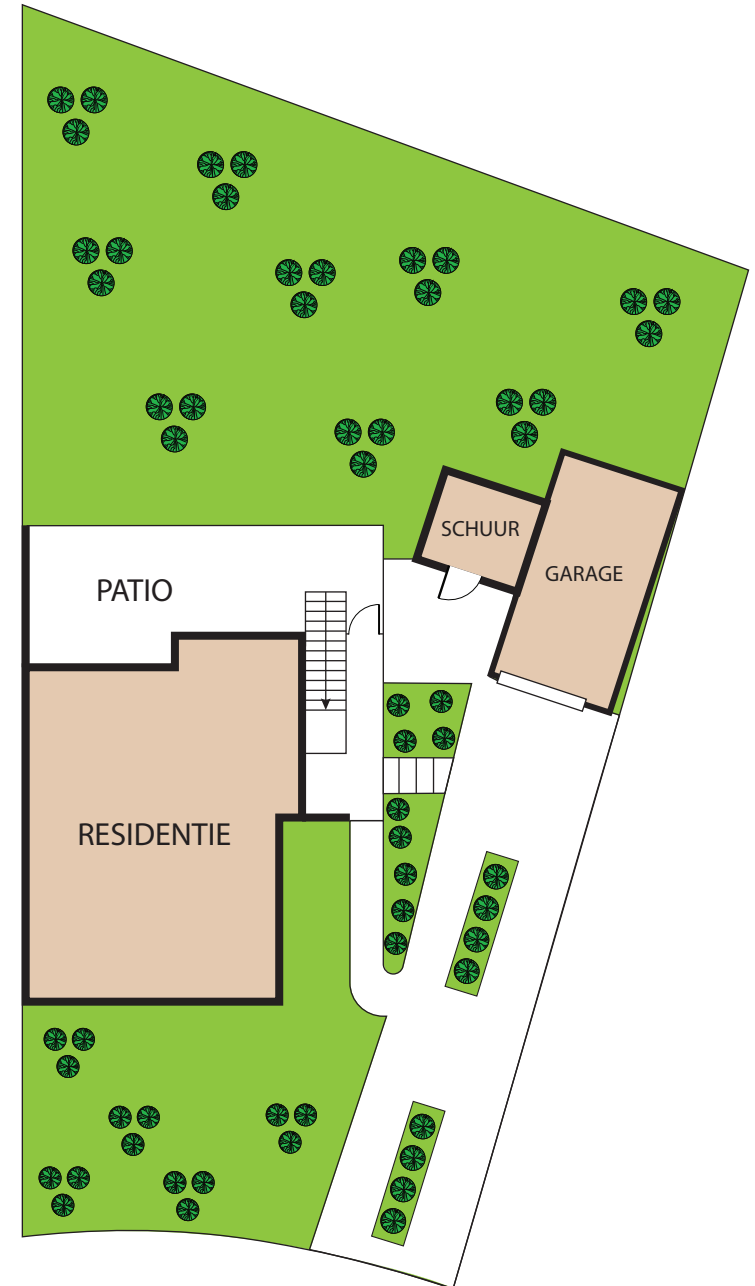

EERSTE VERDIEPING

TWEDE VERDIEPING

KELDER

BEGANE GROND

Veldspaatstraat 23, 6216 BM, Maastricht 6216 BM

TOTAL APPROX. FLOOR AREA 244 SQ.M

Whilst every attempt has been made to ensure the accuracy of the floor plan contained here, measurements of doors, windows, rooms and any other items are approximate and no responsibility is taken for any error, omission, or misstatement. This plan is for illustrative purposes only and should be used as such by any prospective purchaser.