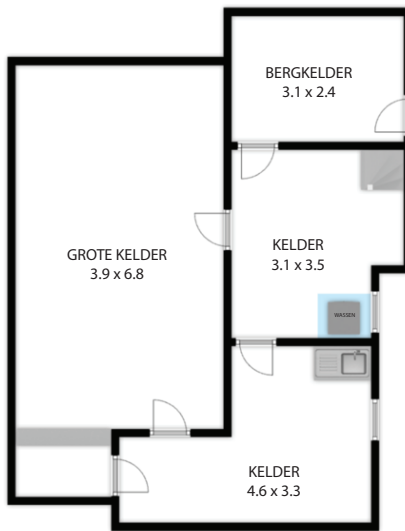

EERSTE VERDIEPING

TWEDE VERDIEPING

KELDER

BEGANE GROND

Veldspaatstraat 23, 6216 BM, Maastricht 6216 BM

TOTAL APPROX. FLOOR AREA 244 SQ.M

Whilst every attempt has been made to ensure the accuracy of the floor plan contained here, measurements of doors, windows, rooms and any other items are approximate and no responsibility is taken for any error, omission, or misstatement. This plan is for illustrative purposes only and should be used as such by any prospective purchaser.